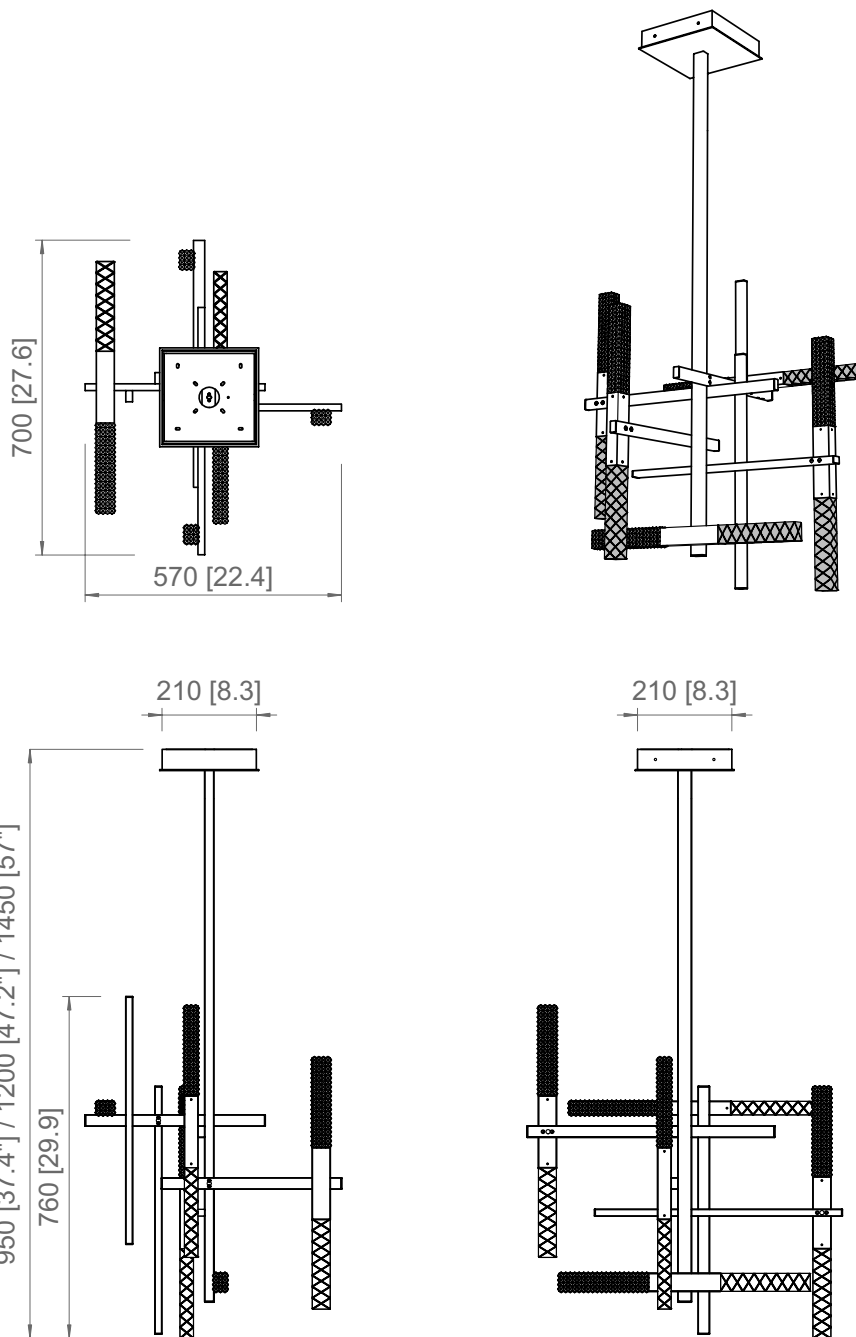

Peso-Weight	Box 1
2 kg / 4.4 lbs	L: 320 mm / 12.6"
	P-W: 320 mm / 12.6"
	H: 130 mm / 5.1"
	Peso-Weight: 3 kg / 6.6 lbs

PRODOTTO / PRODUCT IMBALLI / PACKAGING

<p>Peso-Weight 11 kg / 24.2 lbs</p>	<p>Box 1 L: 360 mm / 14.2" P-W: 360 mm / 14.2" H: 890 mm / 35" Peso-Weight: 12 kg / 26.5 lbs</p>
--	---

PRODOTTO / PRODUCT **IMBALLI / PACKAGING**

Peso-Weight

23 kg / 50.7 lbs

Box 1

L: 450 mm / 17.7"

P-W: 450 mm / 17.7"

H: 1920 mm / 75.6"

Peso-Weight: 25 kg / 55.1 lbs

PRODOTTO / PRODUCT IMBALLI / PACKAGING

Peso-Weight	Box 1	Box 2
14 kg / 30.9 lbs	L: 810 mm / 31.9"	L: 430 mm / 17"
	P-W: 670 mm / 26.3"	P-W: 430 mm / 17"
	H: 1020 mm / 40.2"	H: 170 mm / 6.7"
	Peso-Weight: 12 kg / 26.4 lbs	Peso-Weight: 4 kg / 8.8 lbs