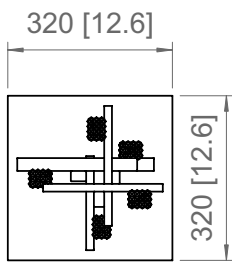

PRODOTTO / PRODUCT   **IMBALLI / PACKAGING**

Peso-Weight

23 kg / 50.7 lbs

Box 1

L: 450 mm / 17.7"

P-W: 450 mm / 17.7"

H: 1920 mm / 75.6"

Peso-Weight: 25 kg / 55.1 lbs