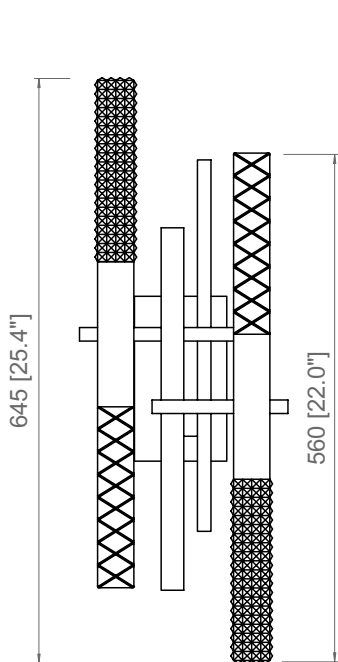

PRODOTTO / PRODUCT   IMBALLI / PACKAGING

Peso-Weight
4 kg / 8.8 lbs

Box 1
L: 520 mm / 20.4"
P-W: 520 mm / 20.4"
H: 320 mm / 12.6"
Peso-Weight: 5 kg / 11 lbs