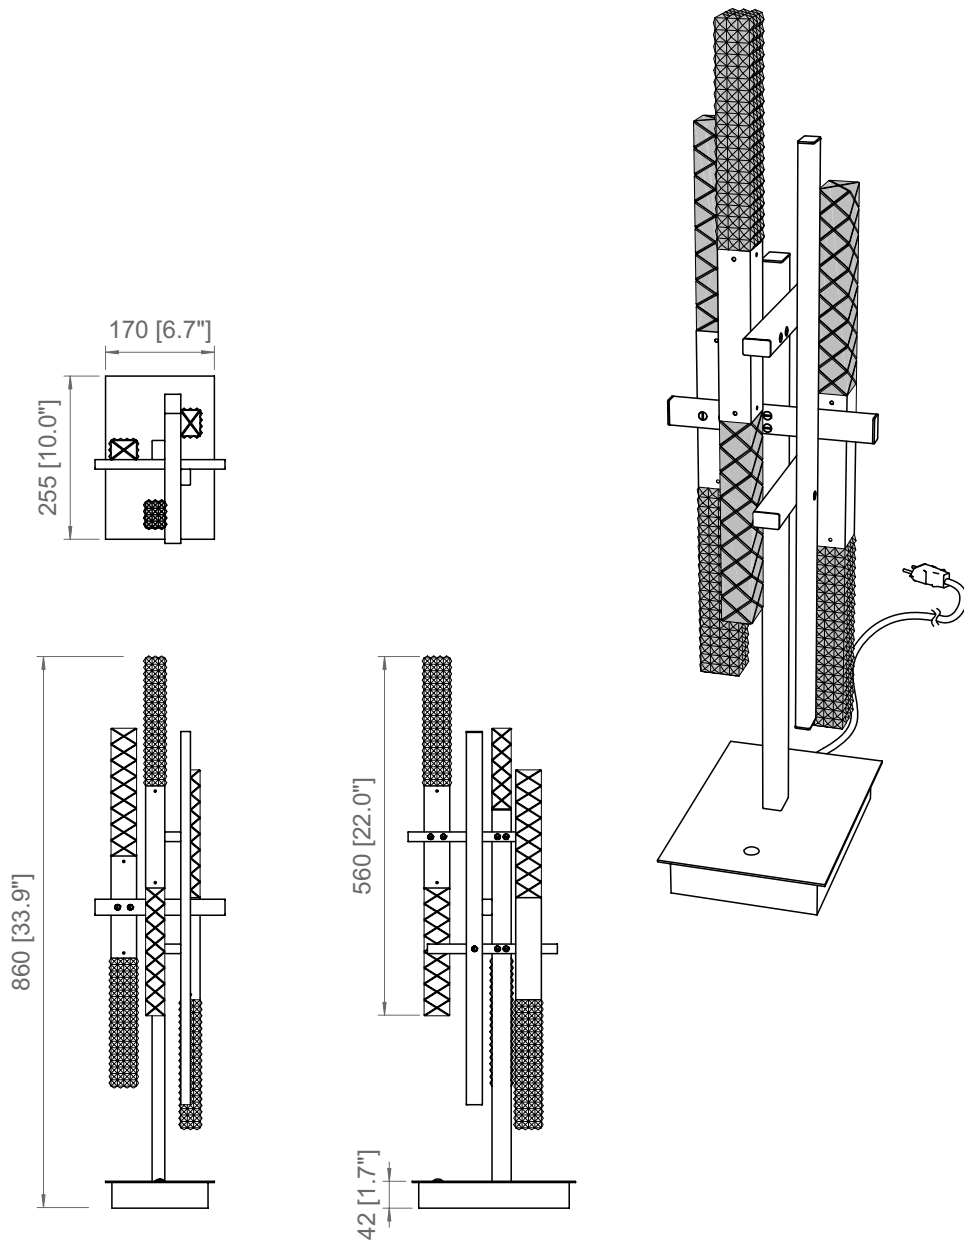

AP AP SOLO/2 / SO / SO DOUBLE

PRODOTTO / PRODUCT IMBALLI / PACKAGING

Peso-Weight
4 kg / 8.8 lbs

Box 1
L: 520 mm / 20.4"
P-W: 520 mm / 20.4"
H: 320 mm / 12.6"
Peso-Weight: 5 kg / 11 lbs

PRODOTTO / PRODUCT **IMBALLI / PACKAGING**

Peso-Weight	Box 1
2 kg / 4.4 lbs	L: 320 mm / 12.6"
	P-W: 320 mm / 12.6"
	H: 130 mm / 5.1"
	Peso-Weight: 3 kg / 6.6 lbs

PRODOTTO / PRODUCT IMBALLI / PACKAGING

<p>Peso-Weight 11 kg / 24.2 lbs</p>	<p>Box 1 L: 360 mm / 14.2" P-W: 360 mm / 14.2" H: 890 mm / 35" Peso-Weight: 12 kg / 26.5 lbs</p>
--	---