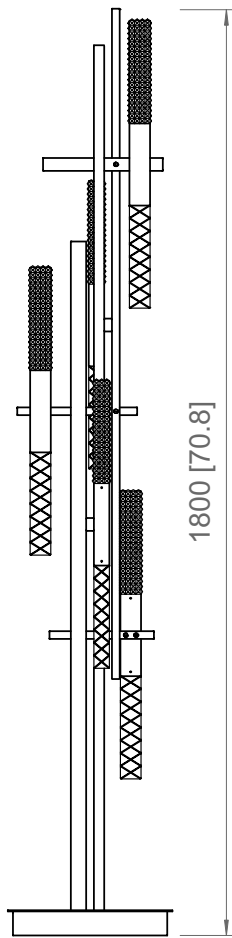

PRODOTTO / PRODUCT   **IMBALLI / PACKAGING**

Peso-Weight

23 kg / 50.7 lbs

Box 1

L: 450 mm / 17.7"

P-W: 450 mm / 17.7"

H: 1920 mm / 75.6"

Peso-Weight: 25 kg / 55.1 lbs