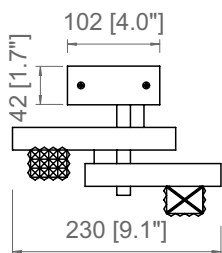

AP AP SOLO/2 / SO / SO DOUBLE

PRODOTTO / PRODUCT IMBALLI / PACKAGING

Peso-Weight
4 kg / 8.8 lbs

Box 1
L: 520 mm / 20.4"
P-W: 520 mm / 20.4"
H: 320 mm / 12.6"
Peso-Weight: 5 kg / 11 lbs

PRODOTTO / PRODUCT **IMBALLI / PACKAGING**

Peso-Weight	Box 1
2 kg / 4.4 lbs	L: 320 mm / 12.6"
	P-W: 320 mm / 12.6"
	H: 130 mm / 5.1"
	Peso-Weight: 3 kg / 6.6 lbs

PRODOTTO / PRODUCT IMBALLI / PACKAGING

<p>Peso-Weight 11 kg / 24.2 lbs</p>	<p>Box 1 L: 360 mm / 14.2" P-W: 360 mm / 14.2" H: 890 mm / 35" Peso-Weight: 12 kg / 26.5 lbs</p>
--	---