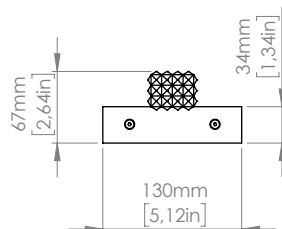

AP AP SOLO/2 / SO / SO DOUBLE

PRODOTTO / PRODUCT IMBALLI / PACKAGING

Peso-Weight
4 kg / 8.8 lbs

Box 1
L: 520 mm / 20.4"
P-W: 520 mm / 20.4"
H: 320 mm / 12.6"
Peso-Weight: 5 kg / 11 lbs

PRODOTTO / PRODUCT **IMBALLI / PACKAGING**

Peso-Weight	Box 1
2 kg / 4.4 lbs	L: 320 mm / 12.6"
	P-W: 320 mm / 12.6"
	H: 130 mm / 5.1"
	Peso-Weight: 3 kg / 6.6 lbs

PRODOTTO / PRODUCT IMBALLI / PACKAGING

<p>Peso-Weight 11 kg / 24.2 lbs</p>	<p>Box 1 L: 360 mm / 14.2" P-W: 360 mm / 14.2" H: 890 mm / 35" Peso-Weight: 12 kg / 26.5 lbs</p>
--	---