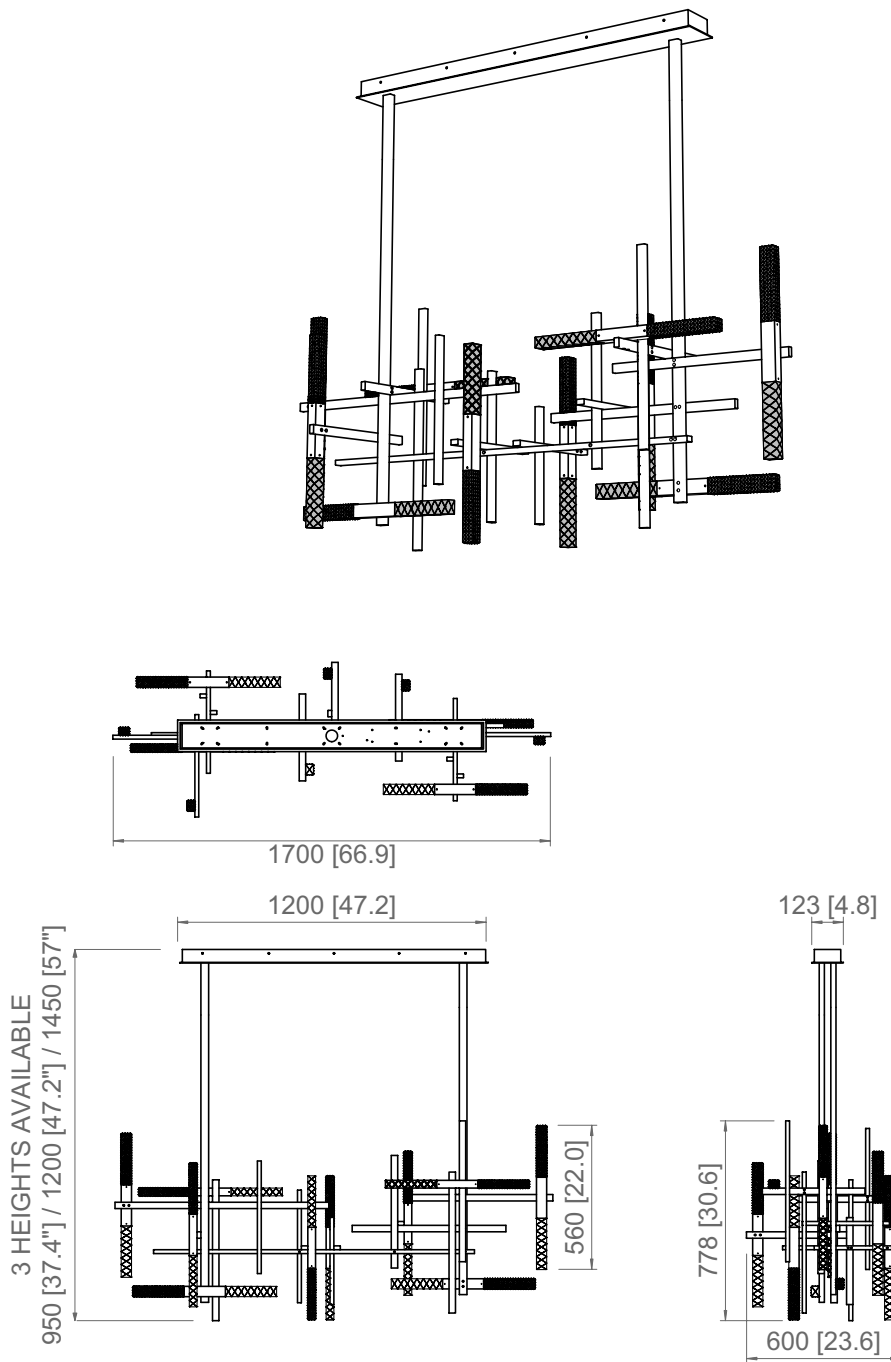

PRODOTTO / PRODUCT IMBALLI / PACKAGING

Peso-Weight	Box 1	Box 2
39 kg / 86 lbs	L: 1800 mm / 70.9" P-W: 720 mm / 28.3" H: 1500 mm / 59" Peso-Weight: 36 kg / 79.4 lbs	L: 520 mm / 24.5" P-W: 520 mm / 24.5" H: 320 mm / 12.6" Peso-Weight: 8.5 kg / 18.7 lbs