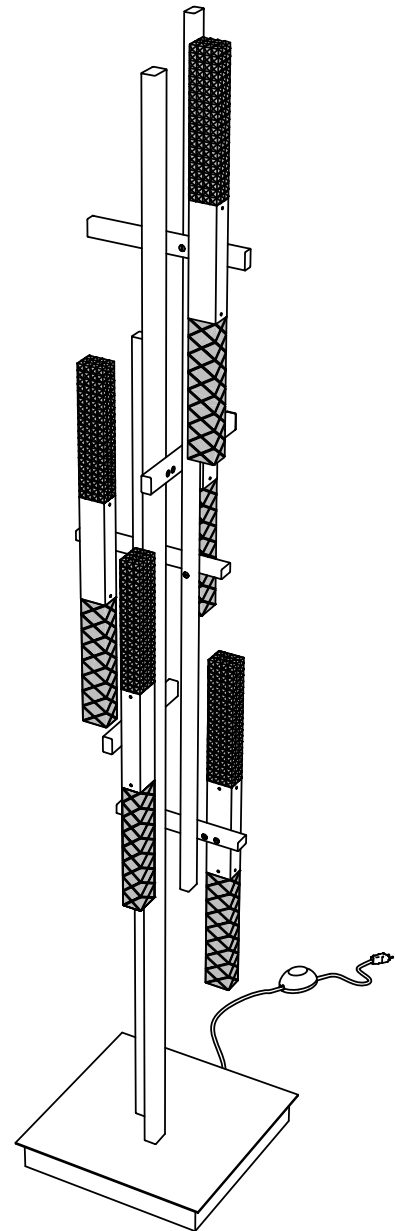

AP AP SOLO/2 / SO / SO DOUBLE

PRODOTTO / PRODUCT IMBALLI / PACKAGING

Peso-Weight
4 kg / 8.8 lbs

Box 1
L: 520 mm / 20.4"
P-W: 520 mm / 20.4"
H: 320 mm / 12.6"
Peso-Weight: 5 kg / 11 lbs

PRODOTTO / PRODUCT **IMBALLI / PACKAGING**

Peso-Weight	Box 1
2 kg / 4.4 lbs	L: 320 mm / 12.6"
	P-W: 320 mm / 12.6"
	H: 130 mm / 5.1"
	Peso-Weight: 3 kg / 6.6 lbs

PRODOTTO / PRODUCT IMBALLI / PACKAGING

<p>Peso-Weight 11 kg / 24.2 lbs</p>	<p>Box 1 L: 360 mm / 14.2" P-W: 360 mm / 14.2" H: 890 mm / 35" Peso-Weight: 12 kg / 26.5 lbs</p>
--	---