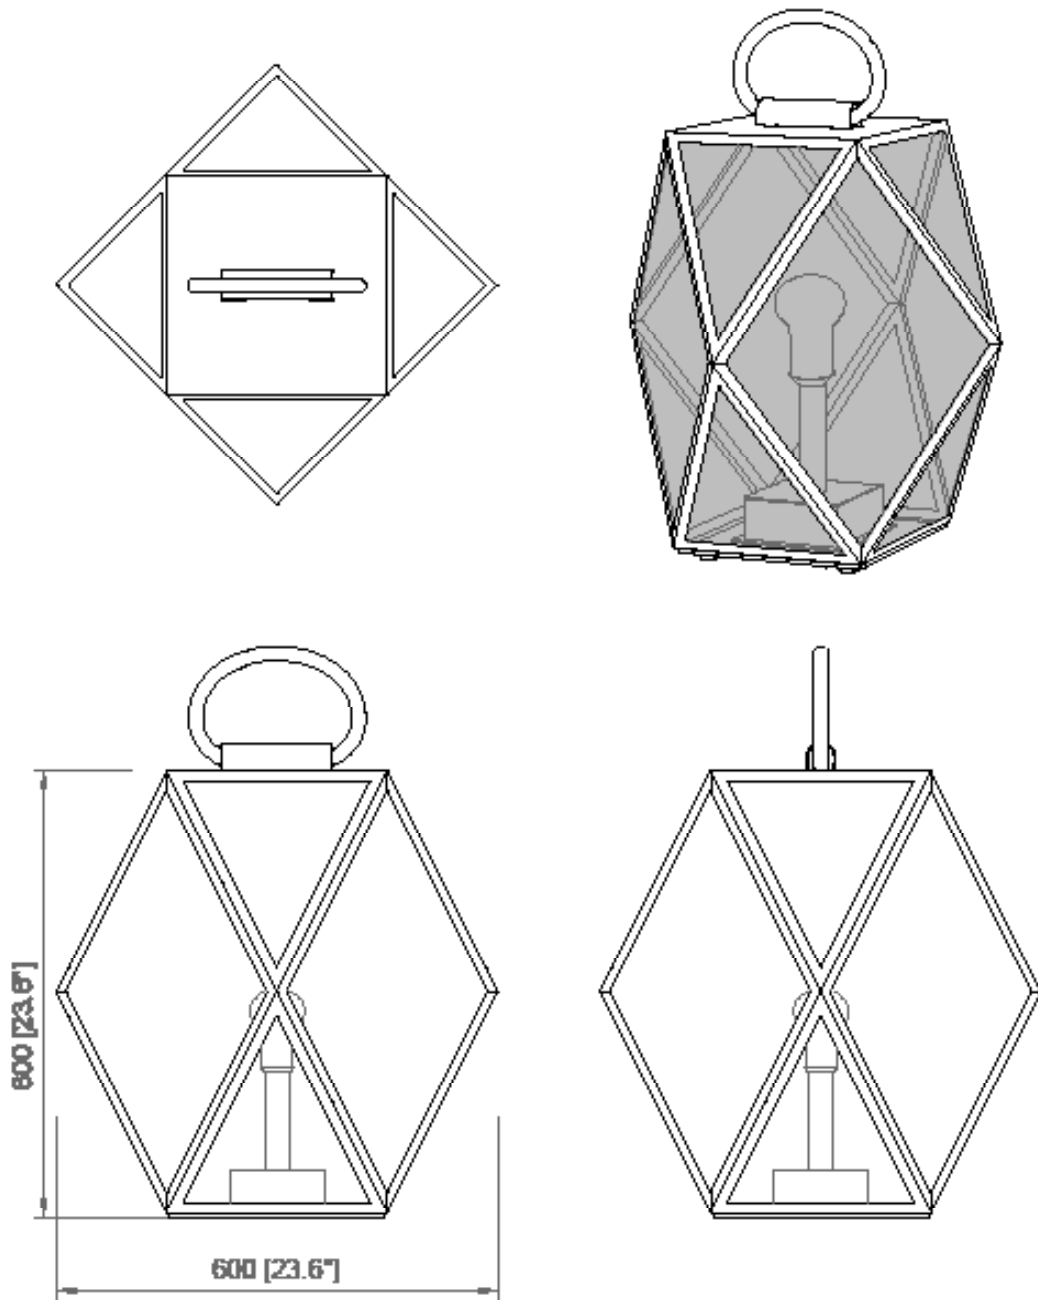

PRDOTTO / PRODUCT IMBALLI / PACKAGING

Peso-Weight
11 kg / 24.2 lbs

Box 1
L: 640 mm / 25.2"
P-W: 640 mm / 25.2"
H: 730 mm / 28.7"
Peso-Weight: 12.5 kg / 27.5 lbs