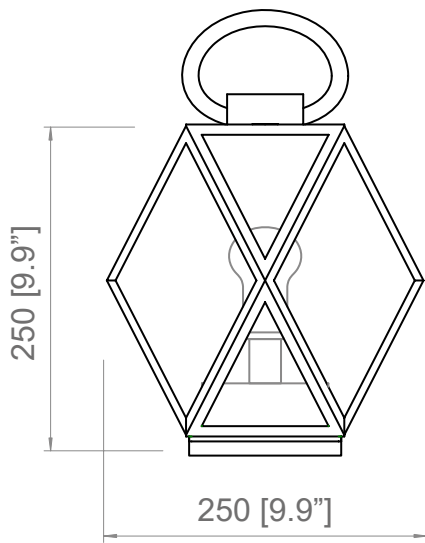

Peso-Weight

6 kg / 13.2 lbs

Box 1

L: 520 mm / 20.4"

P-W: 520 mm / 20.4"

H: 550 mm / 21.6"

Peso-Weight: 7 kg / 15.4 lbs

PRDOTTO / PRODUCT IMBALLI / PACKAGING

Peso-Weight
11 kg / 24.2 lbs

Box 1
L: 640 mm / 25.2"
P-W: 640 mm / 25.2"
H: 730 mm / 28.7"
Peso-Weight: 12.5 kg / 27.5 lbs

PRDOTTO / PRODUCT **IMBALLI / PACKAGING**

Peso-Weight

1 kg / 2.2 lbs

Box 1

L: 320 mm / 12.6"

P-W: 320 mm / 12.6"

H: 330 mm / 13"

Peso-Weight: 2.5 kg / 5.5 lbs

PRDOTTO / PRODUCT **IMBALLI / PACKAGING**

Peso-Weight

6 kg / 13.2 lbs

Box 1

L: 520 mm / 20.4"

Box 1
L: 640 mm / 25.2"
P-W: 640 mm / 25.2"
H: 730 mm / 28.7"
Peso-Weight: 12.5 kg / 27.5 lbs

Copyright and/or design rights subsist in this drawing. No part of this drawing may be reproduced in any material form (including photocopying or storing in any medium electronic means, whether or not intentionally and whether or not as part or a larger publication) without the express permission of the copyright owner, Contardi Lighting S.r.l.. Further and without prejudice to the above, this drawing and all information relating thereto is confidential, and shall not be communicated to a third party without the consent of Contardi lighting srl. Contardi lighting srl asserts all rights to be identified as the author of the work and otherwise.