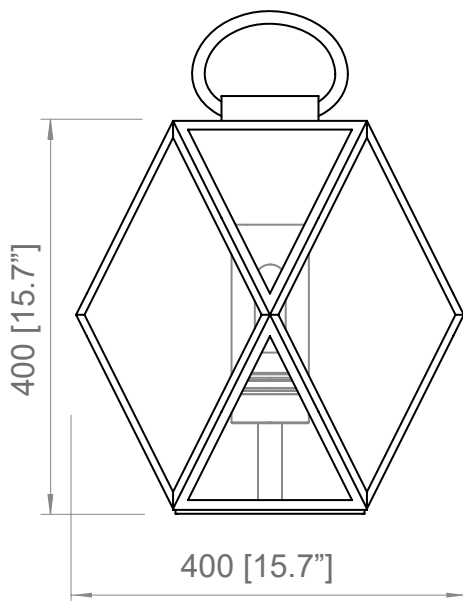

PRDOTTO / PRODUCT   **IMBALLI / PACKAGING**

Peso-Weight

6 kg / 13.2 lbs

Box 1

L: 520 mm / 20.4"

P-W: 520 mm / 20.4"

H: 550 mm / 21.6"

Peso-Weight: 7 kg / 15.4 lbs