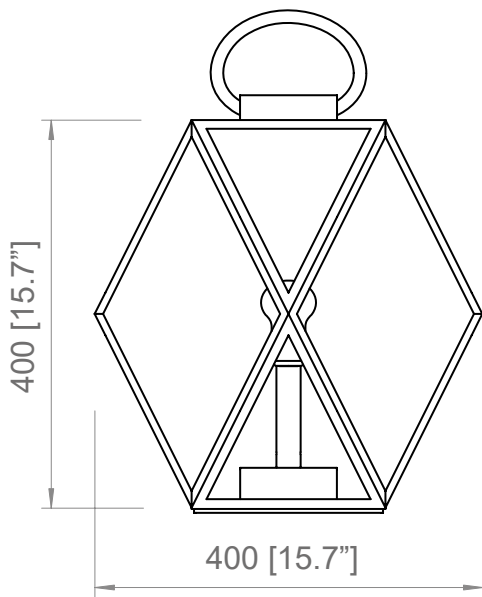

Peso-Weight

6 kg / 13.2 lbs

Box 1

L: 520 mm / 20.4"

P-W: 520 mm / 20.4"

H: 550 mm / 21.6"

Peso-Weight: 7 kg / 15.4 lbs

PRDOTTO / PRODUCT IMBALLI / PACKAGING

Peso-Weight
11 kg / 24.2 lbs

Box 1
L: 640 mm / 25.2"
P-W: 640 mm / 25.2"
H: 730 mm / 28.7"
Peso-Weight: 12.5 kg / 27.5 lbs

PRDOTTO / PRODUCT **IMBALLI / PACKAGING**

Peso-Weight

1 kg / 2.2 lbs

Box 1

L: 320 mm / 12.6"

P-W: 320 mm / 12.6"

H: 330 mm / 13"

Peso-Weight: 2.5 kg / 5.5 lbs

PRDOTTO / PRODUCT **IMBALLI / PACKAGING**

Peso-Weight

6 kg / 13.2 lbs

Box 1

L: 520 mm / 20.4"

Box 1
L: 640 mm / 25.2"
P-W: 640 mm / 25.2"
H: 730 mm / 28.7"
Peso-Weight: 12.5 kg / 27.5 lbs

Copyright and/or design rights subsist in this drawing. No part of this drawing may be reproduced in any material form (including photocopying or storing in any medium electronic means, whether or not intentionally and whether or not as part or a larger publication) without the express permission of the copyright owner, Contardi Lighting S.r.l.. Further and without prejudice to the above, this drawing and all information relating thereto is confidential, and shall not be communicated to a third party without the consent of Contardi lighting srl. Contardi lighting srl asserts all rights to be identified as the author of the work and otherwise.