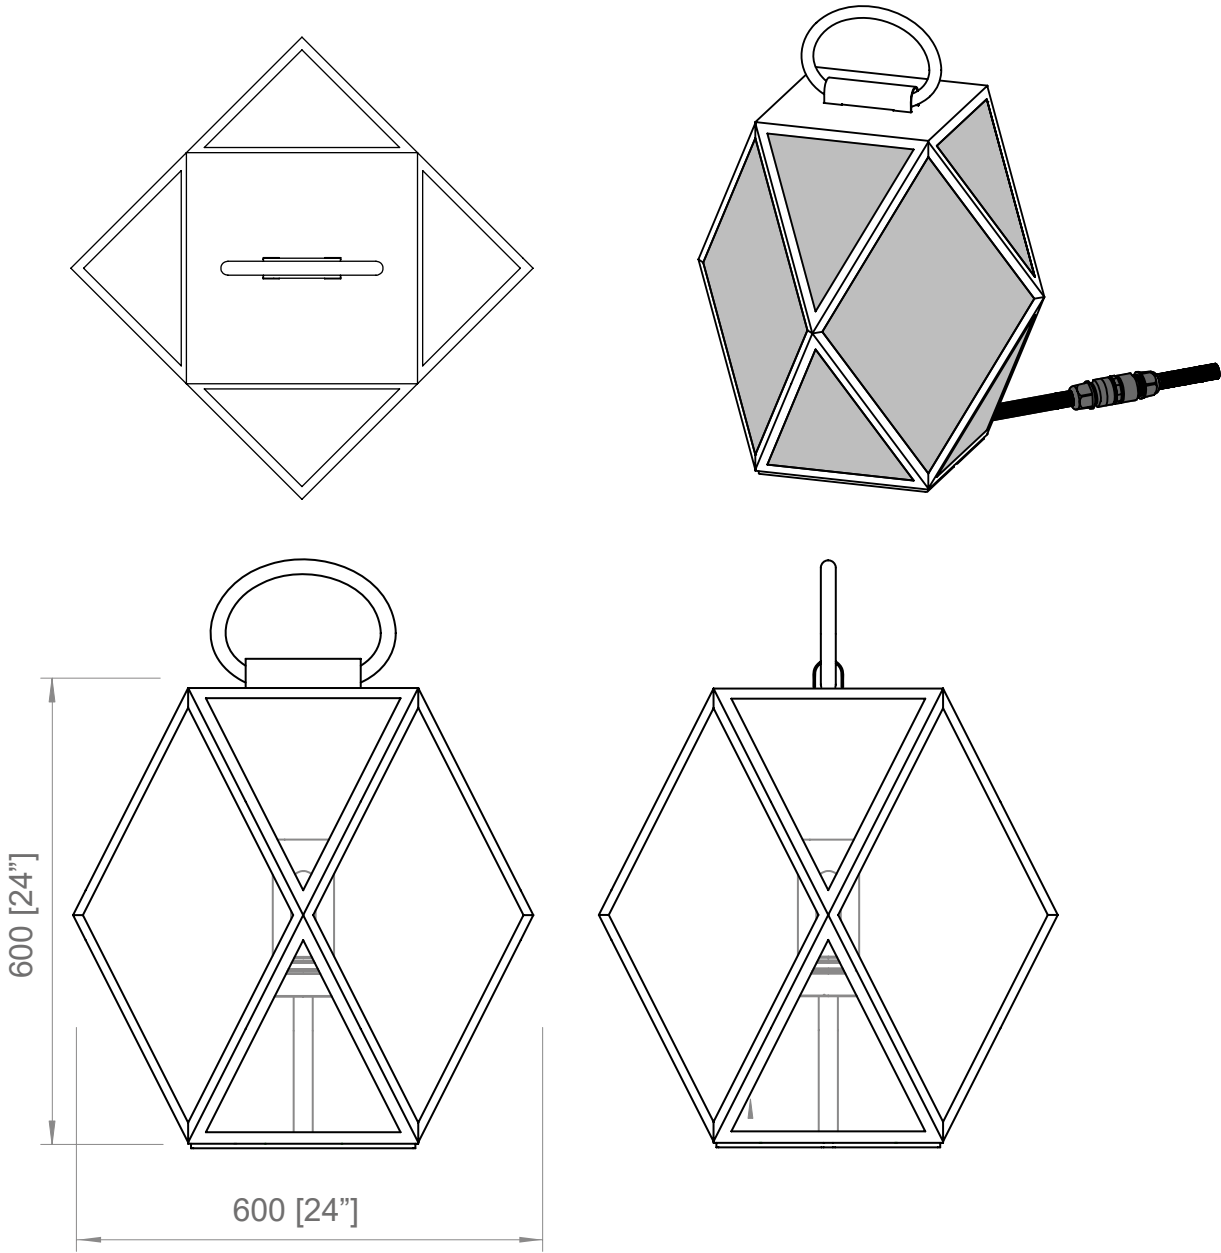

Peso-Weight

6 kg / 13.2 lbs

Box 1

L: 520 mm / 20.4"

P-W: 520 mm / 20.4"

H: 550 mm / 21.6"

Peso-Weight: 7 kg / 15.4 lbs

PRDOTTO / PRODUCT IMBALLI / PACKAGING