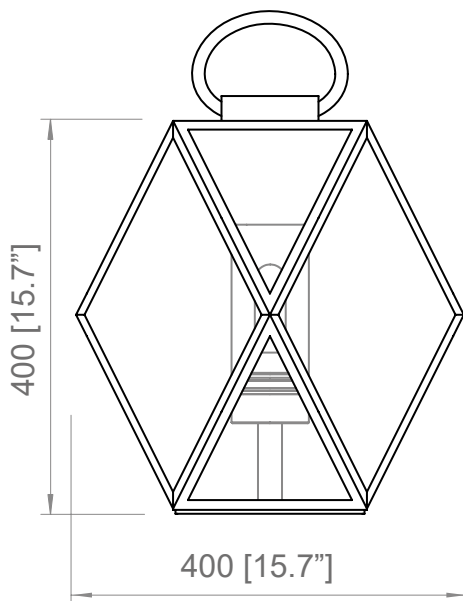

PRDOTTO / PRODUCT   **IMBALLI / PACKAGING**

Peso-Weight
6 kg / 13.2 lbs

Box 1
L: 520 mm / 20.4"
P-W: 520 mm / 20.4"
H: 550 mm / 21.6"
Peso-Weight: 7 kg / 15.4 lbs