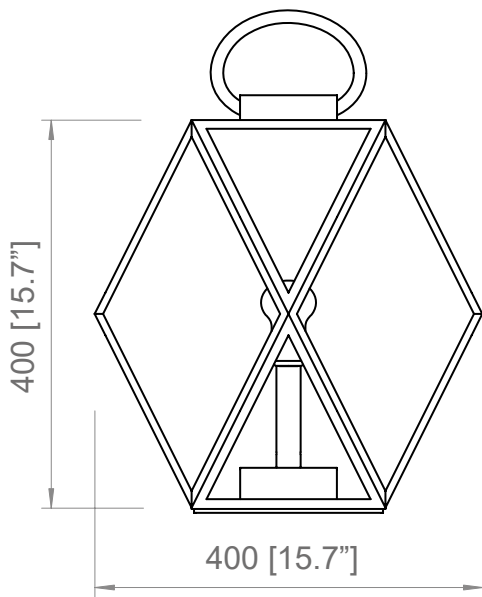

Peso-Weight
6 kg / 13.2 lbs

Box 1
L: 520 mm / 20.4"
P-W: 520 mm / 20.4"
H: 550 mm / 21.6"
Peso-Weight: 7 kg / 15.4 lbs

PRDOTTO / PRODUCT **IMBALLI / PACKAGING**

Peso-Weight
11 kg / 24.2 lbs

Box 1
L: 640 mm / 25.2"
P-W: 640 mm / 25.2"
H: 730 mm / 28.7"
Peso-Weight: 12.5 kg / 27.5 lbs

PRDOTTO / PRODUCT **IMBALLI / PACKAGING**

Peso-Weight

1 kg / 2.2 lbs

Box 1

L: 320 mm / 12.6"

P-W: 320 mm / 12.6"

H: 330 mm / 13"

Peso-Weight: 2.5 kg / 5.5 lbs

PRDOTTO / PRODUCT **IMBALLI / PACKAGING**

Peso-Weight
6 kg / 13.2 lbs

Box 1
L: 520 mm / 20.4"
P-W: 520 mm / 20.4"
H: 550 mm / 21.6"
Peso-Weight: 7 kg / 15.4 lbs

PRDOTTO / PRODUCT IMBALLI / PACKAGING

Peso-Weight
11 kg / 24.2 lbs