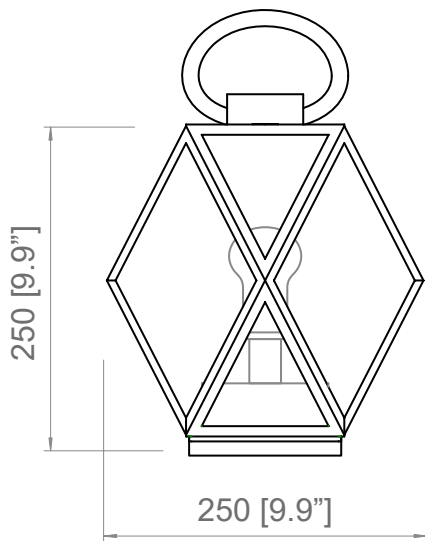

Peso-Weight
6 kg / 13.2 lbs

Box 1
L: 520 mm / 20.4"
P-W: 520 mm / 20.4"
H: 550 mm / 21.6"
Peso-Weight: 7 kg / 15.4 lbs

PRDOTTO / PRODUCT **IMBALLI / PACKAGING**

Peso-Weight
11 kg / 24.2 lbs

Box 1
L: 640 mm / 25.2"
P-W: 640 mm / 25.2"
H: 730 mm / 28.7"
Peso-Weight: 12.5 kg / 27.5 lbs

PRDOTTO / PRODUCT **IMBALLI / PACKAGING**

Peso-Weight

1 kg / 2.2 lbs

Box 1

L: 320 mm / 12.6"

P-W: 320 mm / 12.6"

H: 330 mm / 13"

Peso-Weight: 2.5 kg / 5.5 lbs