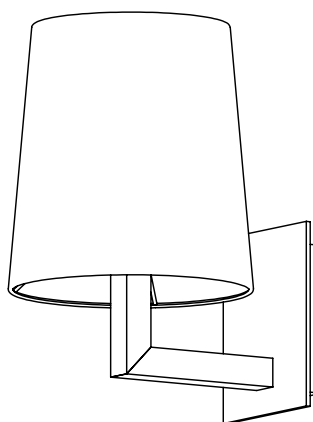

TA DESK

1 x 12W E27
LED light bulb
IP20

FL / LISEUSE

1 x 14W E27
LED light bulb
IP20

AP

*Compatible with remote control systems
when dimmable LED bulbs are used*

PRODOTTO / PRODUCT **IMBALLI / PACKAGING**

| Peso-Weight | Box 1 | Box 2 |
|--------------------|-----------------------------|-----------------------------|
| 2 kg / 4.4 lbs | L: 250 mm / 9.8" | L: 270 mm / 10.6" |
| | P-W: 200 mm / 7.8" | P-W: 260 mm / 10.2" |
| | H: 220 mm / 8.6" | H: 300 mm / 11.8" |
| | Peso-Weight: 1 kg / 2.2 lbs | Peso-Weight: 1 kg / 2.2 lbs |

PRODOTTO / PRODUCT IMBALLI / PACKAGING

| Peso-Weight | Box 1 | Box 2 |
|----------------|-----------------------------|-----------------------------|
| 2 kg / 4.4 lbs | L: 270 mm / 10.6" | L: 270 mm / 10.6" |
| | P-W: 260 mm / 10.2" | P-W: 260 mm / 10.2" |
| | H: 300 mm / 11.8" | H: 300 mm / 11.8" |
| | Peso-Weight: 2 kg / 4.4 lbs | Peso-Weight: 1 kg / 2.2 lbs |