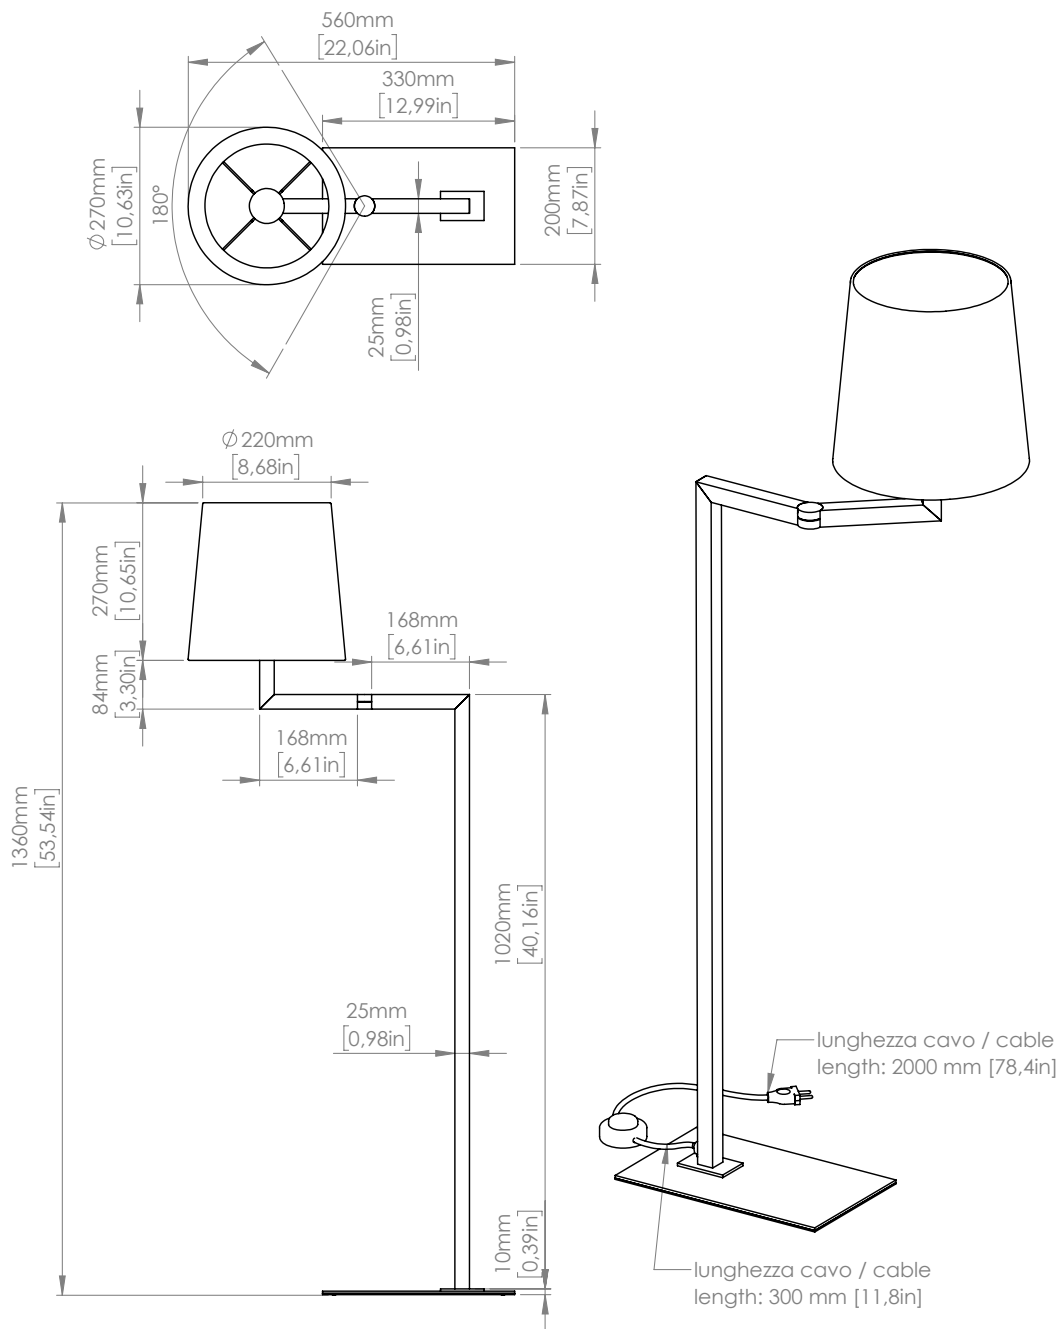

TA DESK

1 x 12W E27
LED light bulb
IP20

FL / LISEUSE

1 x 14W E27
LED light bulb
IP20

AP

*Compatible with remote control systems
when dimmable LED bulbs are used*

PRODOTTO / PRODUCT **IMBALLI / PACKAGING**

| Peso-Weight | Box 1 | Box 2 |
|--------------------|-----------------------------|-----------------------------|
| 2 kg / 4.4 lbs | L: 250 mm / 9.8" | L: 270 mm / 10.6" |
| | P-W: 200 mm / 7.8" | P-W: 260 mm / 10.2" |
| | H: 220 mm / 8.6" | H: 300 mm / 11.8" |
| | Peso-Weight: 1 kg / 2.2 lbs | Peso-Weight: 1 kg / 2.2 lbs |

PRODOTTO / PRODUCT IMBALLI / PACKAGING

| Peso-Weight | Box 1 | Box 2 |
|--------------------|-----------------------------|-----------------------------|
| 2 kg / 4.4 lbs | L: 260 mm / 10.2" | L: 270 mm / 10.6" |
| | P-W: 260 mm / 10.2" | P-W: 260 mm / 10.2" |
| | H: 200 mm / 7.8" | H: 300 mm / 11.8" |
| | Peso-Weight: 2 kg / 4.4 lbs | Peso-Weight: 1 kg / 2.2 lbs |

PRODOTTO / PRODUCT IMBALLI / PACKAGING

| Peso-Weight | Box 1 | Box 2 |
|------------------|-------------------------------|-----------------------------|
| 3.5 kg / 7.7 lbs | L: 350 mm / 13.7" | L: 270 mm / 10.6" |
| | P-W: 320 mm / 12.6" | P-W: 260 mm / 10.2" |
| | H: 560 mm / 22" | H: 300 mm / 11.8" |
| | Peso-Weight: 3,5 kg / 7.7 lbs | Peso-Weight: 1 kg / 2.2 lbs |

PRODOTTO / PRODUCT IMBALLI / PACKAGING

| Peso-Weight | Box 1 | Box 2 | Box 3 |
|-------------------|-------------------------------|-----------------------------|-------------------------------|
| 6.5 kg / 14.3 lbs | L: 110 mm / 4.3" | L: 435 mm / 17.1" | L: 480 mm / 18.9" |
| | P-W: 110 mm / 4.3" | P-W: 435 mm / 17.1" | P-W: 480 mm / 18.9" |
| | H: 1680 mm / 66.1" | H: 175 mm / 6.9" | H: 440 mm / 17.3" |
| | Peso-Weight: 2,5 kg / 5.5 lbs | Peso-Weight: 4 kg / 8.8 lbs | Peso-Weight: 1,5 kg / 3.3 lbs |