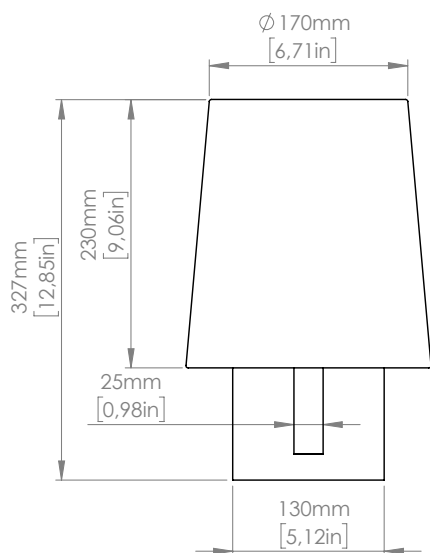

TA DESK

1 x 12W E27
LED light bulb
IP20

FL / LISEUSE

1 x 14W E27
LED light bulb
IP20

AP

*Compatible with remote control systems
when dimmable LED bulbs are used*

PRODOTTO / PRODUCT **IMBALLI / PACKAGING**

| Peso-Weight | Box 1 | Box 2 |
|--------------------|-----------------------------|-----------------------------|
| 2 kg / 4.4 lbs | L: 250 mm / 9.8" | L: 270 mm / 10.6" |
| | P-W: 200 mm / 7.8" | P-W: 260 mm / 10.2" |
| | H: 220 mm / 8.6" | H: 300 mm / 11.8" |
| | Peso-Weight: 1 kg / 2.2 lbs | Peso-Weight: 1 kg / 2.2 lbs |

PRODOTTO / PRODUCT IMBALLI / PACKAGING

| Peso-Weight | Box 1 | Box 2 |
|----------------|-----------------------------|-----------------------------|
| 2 kg / 4.4 lbs | L: 270 mm / 10.6" | L: 270 mm / 10.6" |
| | P-W: 260 mm / 10.2" | P-W: 260 mm / 10.2" |
| | H: 300 mm / 11.8" | H: 300 mm / 11.8" |
| | Peso-Weight: 2 kg / 4.4 lbs | Peso-Weight: 1 kg / 2.2 lbs |

PRODOTTO / PRODUCT IMBALLI / PACKAGING

| Peso-Weight | Box 1 | Box 2 |
|--------------------|-----------------------------|-----------------------------|
| 2 kg / 4.4 lbs | L: 260 mm / 10.2" | L: 270 mm / 10.6" |
| | P-W: 260 mm / 10.2" | P-W: 260 mm / 10.2" |
| | H: 200 mm / 7.8" | H: 300 mm / 11.8" |
| | Peso-Weight: 2 kg / 4.4 lbs | Peso-Weight: 1 kg / 2.2 lbs |

PRODOTTO / PRODUCT **IMBALLI / PACKAGING**

| Peso-Weight | Box 1 | Box 2 |
|-------------------|------------------------------|-----------------------------|
| 5.5 kg / 12.1 lbs | L: 510 mm / 20" | L: 330 mm / 13" |
| | P-W: 240 mm / 9.4" | P-W: 330 mm / 13" |
| | H: 1240 mm / 48.8" | H: 340 mm / 13.4" |
| | Peso-Weight: 6 kg / 13.2 lbs | Peso-Weight: 1 kg / 2.2 lbs |