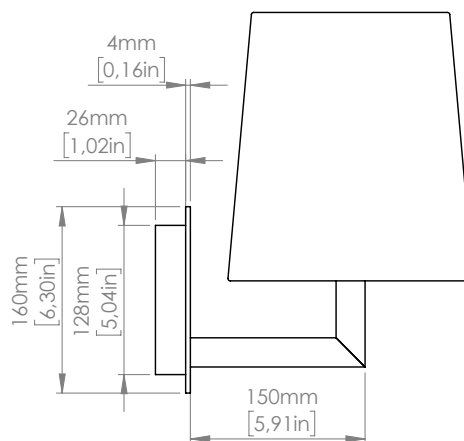

TA DESK

1 x 12W E27
LED light bulb
IP20

FL / LISEUSE

1 x 14W E27
LED light bulb
IP20

AP

*Compatible with remote control systems
when dimmable LED bulbs are used*

PRODOTTO / PRODUCT **IMBALLI / PACKAGING**

| Peso-Weight | Box 1 | Box 2 |
|--------------------|-----------------------------|-----------------------------|
| 2 kg / 4.4 lbs | L: 250 mm / 9.8" | L: 270 mm / 10.6" |
| | P-W: 200 mm / 7.8" | P-W: 260 mm / 10.2" |
| | H: 220 mm / 8.6" | H: 300 mm / 11.8" |
| | Peso-Weight: 1 kg / 2.2 lbs | Peso-Weight: 1 kg / 2.2 lbs |

PRODOTTO / PRODUCT IMBALLI / PACKAGING

| Peso-Weight | Box 1 | Box 2 |
|----------------|-----------------------------|-----------------------------|
| 2 kg / 4.4 lbs | L: 270 mm / 10.6" | L: 270 mm / 10.6" |
| | P-W: 260 mm / 10.2" | P-W: 260 mm / 10.2" |
| | H: 300 mm / 11.8" | H: 300 mm / 11.8" |
| | Peso-Weight: 2 kg / 4.4 lbs | Peso-Weight: 1 kg / 2.2 lbs |

PRODOTTO / PRODUCT IMBALLI / PACKAGING

| Peso-Weight | Box 1 | Box 2 |
|--------------------|-----------------------------|-----------------------------|
| 2 kg / 4.4 lbs | L: 260 mm / 10.2" | L: 270 mm / 10.6" |
| | P-W: 260 mm / 10.2" | P-W: 260 mm / 10.2" |
| | H: 200 mm / 7.8" | H: 300 mm / 11.8" |
| | Peso-Weight: 2 kg / 4.4 lbs | Peso-Weight: 1 kg / 2.2 lbs |

PRODOTTO / PRODUCT IMBALLI / PACKAGING

| Peso-Weight | Box 1 | Box 2 |
|------------------|-------------------------------|-----------------------------|
| 3.5 kg / 7.7 lbs | L: 350 mm / 13.7" | L: 270 mm / 10.6" |
| | P-W: 320 mm / 12.6" | P-W: 260 mm / 10.2" |
| | H: 560 mm / 22" | H: 300 mm / 11.8" |
| | Peso-Weight: 3,5 kg / 7.7 lbs | Peso-Weight: 1 kg / 2.2 lbs |