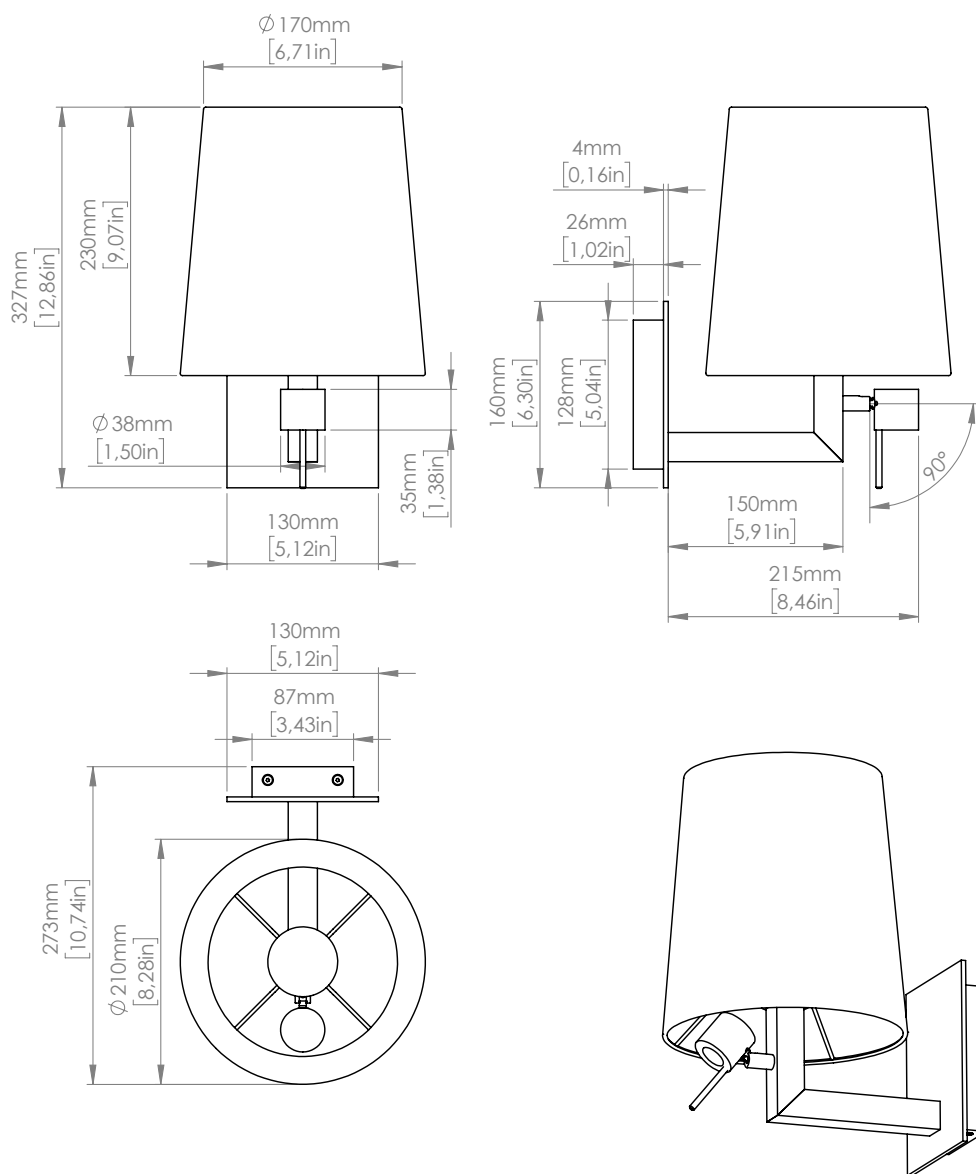

TA DESK

1 x 12W E27
LED light bulb
IP20

FL / LISEUSE

1 x 14W E27
LED light bulb
IP20

AP

*Compatible with remote control systems
when dimmable LED bulbs are used*

PRODOTTO / PRODUCT **IMBALLI / PACKAGING**

| Peso-Weight | Box 1 | Box 2 |
|--------------------|-----------------------------|-----------------------------|
| 2 kg / 4.4 lbs | L: 250 mm / 9.8" | L: 270 mm / 10.6" |
| | P-W: 200 mm / 7.8" | P-W: 260 mm / 10.2" |
| | H: 220 mm / 8.6" | H: 300 mm / 11.8" |
| | Peso-Weight: 1 kg / 2.2 lbs | Peso-Weight: 1 kg / 2.2 lbs |

PRODOTTO / PRODUCT IMBALLI / PACKAGING

| Peso-Weight | Box 1 | Box 2 |
|----------------|-----------------------------|-----------------------------|
| 2 kg / 4.4 lbs | L: 270 mm / 10.6" | L: 270 mm / 10.6" |
| | P-W: 260 mm / 10.2" | P-W: 260 mm / 10.2" |
| | H: 300 mm / 11.8" | H: 300 mm / 11.8" |
| | Peso-Weight: 2 kg / 4.4 lbs | Peso-Weight: 1 kg / 2.2 lbs |

PRODOTTO / PRODUCT IMBALLI / PACKAGING

| Peso-Weight | Box 1 | Box 2 |
|--------------------|-----------------------------|-----------------------------|
| 2 kg / 4.4 lbs | L: 260 mm / 10.2" | L: 270 mm / 10.6" |
| | P-W: 260 mm / 10.2" | P-W: 260 mm / 10.2" |
| | H: 200 mm / 7.8" | H: 300 mm / 11.8" |
| | Peso-Weight: 2 kg / 4.4 lbs | Peso-Weight: 1 kg / 2.2 lbs |