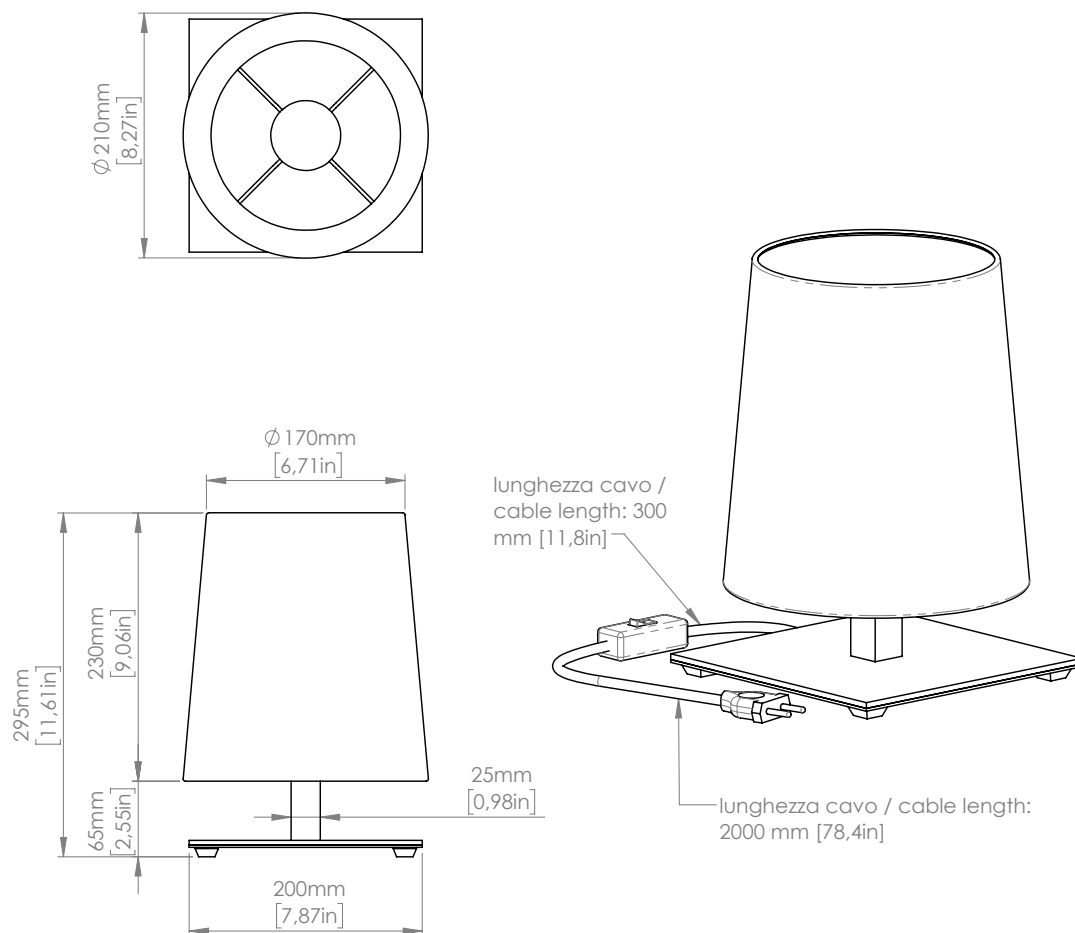

PRODOTTO / PRODUCT IMBALLI / PACKAGING

Peso-Weight	Box 1	Box 2
2 kg / 4.4 lbs	L: 260 mm / 10.2"	L: 270 mm / 10.6"
	P-W: 260 mm / 10.2"	P-W: 260 mm / 10.2"
	H: 200 mm / 7.8"	H: 300 mm / 11.8"
	Peso-Weight: 2 kg / 4.4 lbs	Peso-Weight: 1 kg / 2.2 lbs