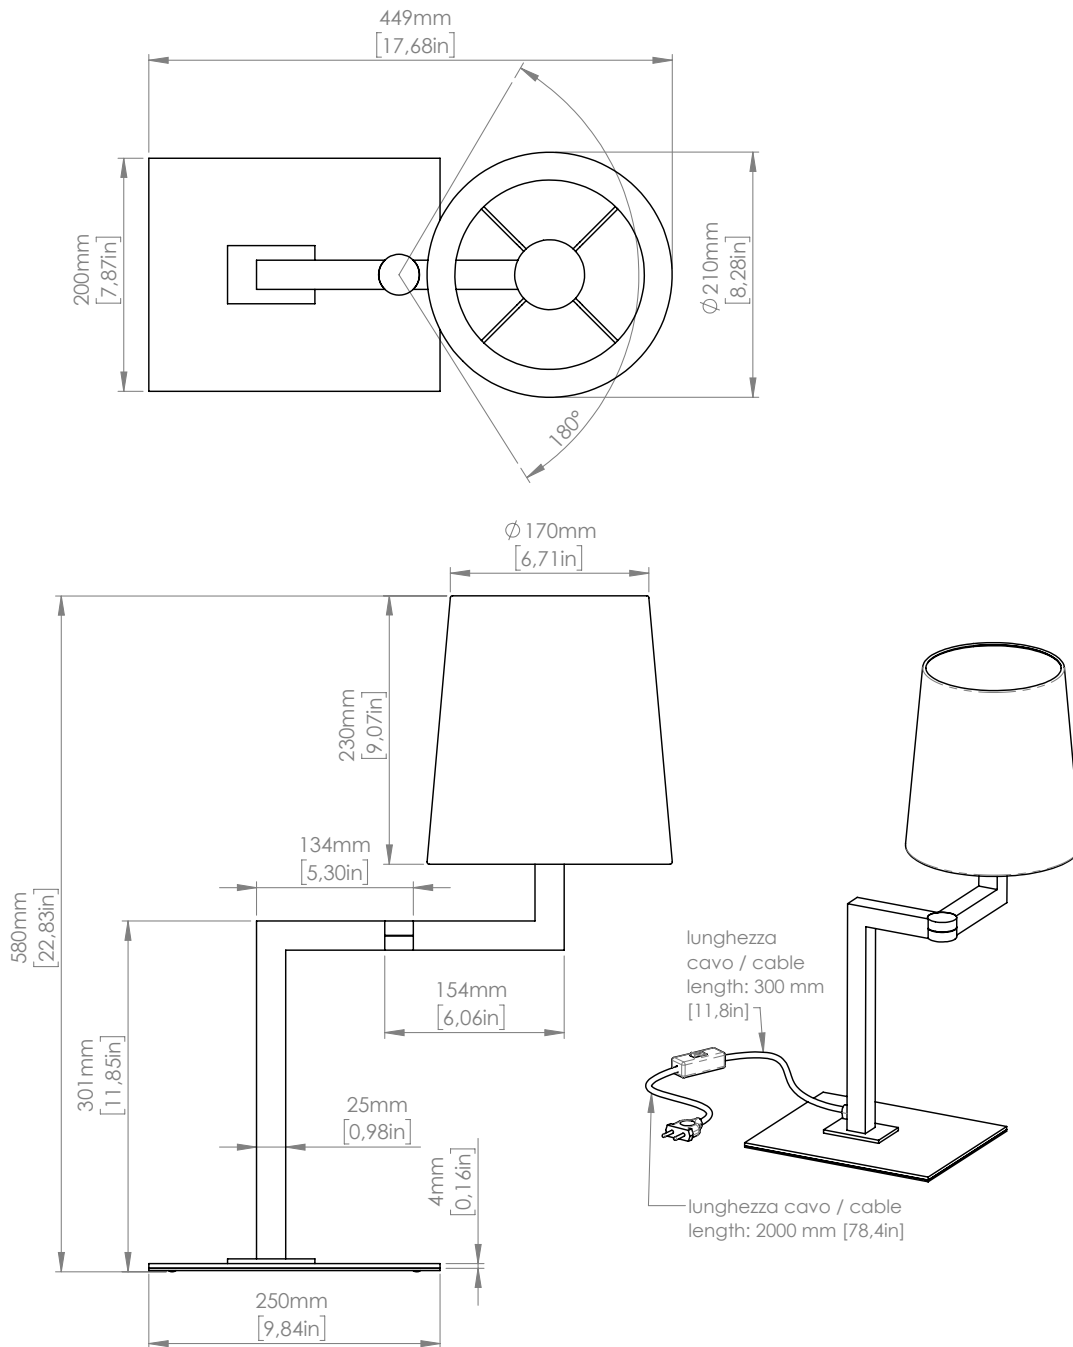

PRODOTTO / PRODUCT IMBALLI / PACKAGING

Peso-Weight	Box 1	Box 2
3.5 kg / 7.7 lbs	L: 350 mm / 13.7"	L: 270 mm / 10.6"
	P-W: 320 mm / 12.6"	P-W: 260 mm / 10.2"
	H: 560 mm / 22"	H: 300 mm / 11.8"
	Peso-Weight: 3,5 kg / 7.7 lbs	Peso-Weight: 1 kg / 2.2 lbs