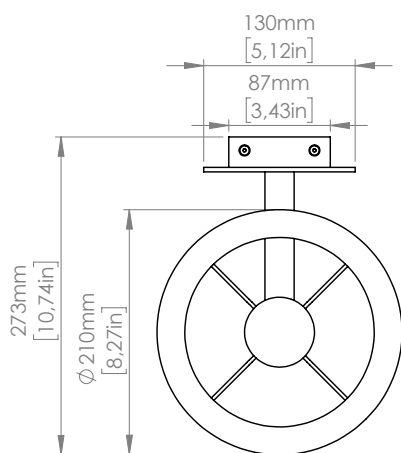

TA DESK

1 x 12W E27
LED light bulb
IP20

FL / LISEUSE

1 x 14W E27
LED light bulb
IP20

AP

*Compatible with remote control systems
when dimmable LED bulbs are used*

PRODOTTO / PRODUCT **IMBALLI / PACKAGING**

| Peso-Weight | Box 1 | Box 2 |
|--------------------|-----------------------------|-----------------------------|
| 2 kg / 4.4 lbs | L: 250 mm / 9.8" | L: 270 mm / 10.6" |
| | P-W: 200 mm / 7.8" | P-W: 260 mm / 10.2" |
| | H: 220 mm / 8.6" | H: 300 mm / 11.8" |
| | Peso-Weight: 1 kg / 2.2 lbs | Peso-Weight: 1 kg / 2.2 lbs |

PRODOTTO / PRODUCT IMBALLI / PACKAGING

| Peso-Weight | Box 1 | Box 2 |
|----------------|-----------------------------|-----------------------------|
| 2 kg / 4.4 lbs | L: 270 mm / 10.6" | L: 270 mm / 10.6" |
| | P-W: 260 mm / 10.2" | P-W: 260 mm / 10.2" |
| | H: 300 mm / 11.8" | H: 300 mm / 11.8" |
| | Peso-Weight: 2 kg / 4.4 lbs | Peso-Weight: 1 kg / 2.2 lbs |

PRODOTTO / PRODUCT IMBALLI / PACKAGING

| Peso-Weight | Box 1 | Box 2 |
|--------------------|-----------------------------|-----------------------------|
| 2 kg / 4.4 lbs | L: 260 mm / 10.2" | L: 270 mm / 10.6" |
| | P-W: 260 mm / 10.2" | P-W: 260 mm / 10.2" |
| | H: 200 mm / 7.8" | H: 300 mm / 11.8" |
| | Peso-Weight: 2 kg / 4.4 lbs | Peso-Weight: 1 kg / 2.2 lbs |

PRODOTTO / PRODUCT IMBALLI / PACKAGING

| Peso-Weight | Box 1 | Box 2 |
|------------------|-------------------------------|-----------------------------|
| 3.5 kg / 7.7 lbs | L: 350 mm / 13.7" | L: 270 mm / 10.6" |
| | P-W: 320 mm / 12.6" | P-W: 260 mm / 10.2" |
| | H: 560 mm / 22" | H: 300 mm / 11.8" |
| | Peso-Weight: 3,5 kg / 7.7 lbs | Peso-Weight: 1 kg / 2.2 lbs |