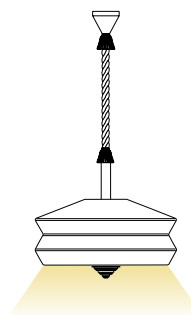

LIGHT EFFECT | EFFETTO LUMINOSO

LIGHT SOURCE | FONTE LUMINOSA

220-240V | 1x9 W E27 T8
LED Light bulb | Lampadina LED | IP65

LIGHT SOURCE | FONTE LUMINOSA

110V | 1x9 W E26 T8
LED Light bulb | Lampadina LED | IP65

DIMMING | DIMMERAZIONE

Compatible with dimmable LED bulbs
Compatibile con lampadine LED dimmerabili

ROPE | CORDA

Green waterproof braided | Nautica intrecciata verde
H.1900mm [74.8"]

FINISHES | FINITURE

METAL FRAME | STRUTTURA METALLICA

Matt gold
Oro opaco

FABRIC SHADE | PARALUME IN TESSUTO

Mint

GLASS DIFFUSER | DIFFUSORE IN VETRO

Transparent
Trasparente

Packaging | Imballi	Box 1	Box 2
OUTDOOR SUSPENSION XL	755x755xh.450mm [29.7"x29.7"xh.17.7"] 5,5 kg [12.1 lbs]	505x475xh.205mm [19.8"x18.7"xh.8"] 3,5 kg [7.7 lbs]