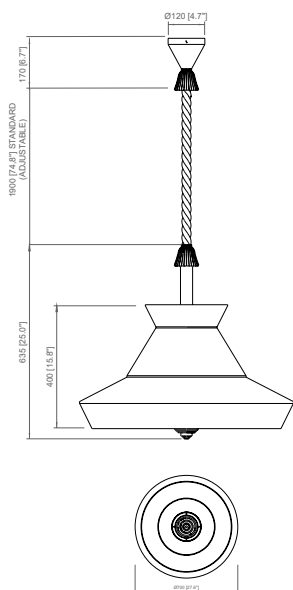

CALYPSO OUTDOOR SUSPENSION XL GUADALOUPE