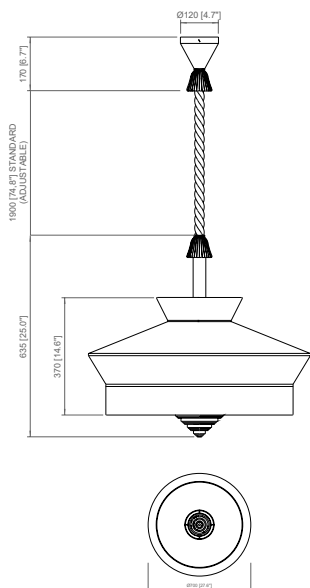

CALYPSO OUTDOOR SUSPENSION XL MARTINIQUE