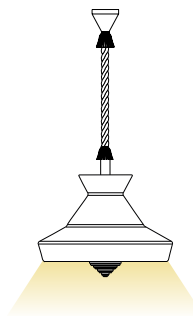

LIGHT EFFECT | EFFETTO LUMINOSO

LIGHT SOURCE | FONTE LUMINOSA

220-240V | 1x9 W E27 T8
LED Light bulb | Lampadina LED | IP65

LIGHT SOURCE | FONTE LUMINOSA

110V | 1x9 W E26 T8
LED Light bulb | Lampadina LED | IP65

DIMMING | DIMMERAZIONE

Compatible with dimmable LED bulbs
Compatibile con lampadine LED dimmerabili

ROPE | CORDA

Green waterproof braided | Nautica intrecciata verde
H.1900mm [74.8"]

FINISHES | FINITURE

METAL FRAME | STRUTTURA METALLICA

Matt gold
Oro opaco

FABRIC SHADE | PARALUME IN TESSUTO

Sale & Pepe

GLASS DIFFUSER | DIFFUSORE IN VETRO

Transparent
Trasparente

Packaging | Imballi	Box 1	Box 2
OUTDOOR SUSPENSION XL	755x755xh.450mm [29.7"x29.7"xh.17.7"] 5,5 kg [12.1 lbs]	505x475xh.205mm [19.8"x18.7"xh.8"] 3,5 kg [7.7 lbs]