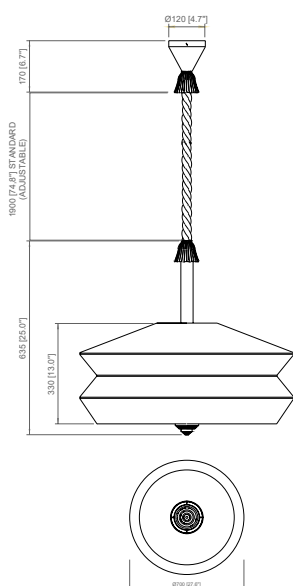

 Matt gold  
Oro opaco

FABRIC SHADE | PARALUME IN TESSUTO

 Yellow

GLASS DIFFUSER | DIFFUSORE IN VETRO

 Transparent  
Trasparente

Packaging   Imballi	Box 1	Box 2
<b>OUTDOOR SUSPENSION XL</b>	755x755xh.450mm [29.7"x29.7"xh.17.7"] 5,5 kg [12.1 lbs]	505x475xh.205mm [19.8"x18.7"xh.8"] 3,5 kg [7.7 lbs]