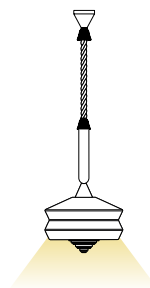

Green waterproof braided | Nautica intrecciata verde  
H.1900mm [74.8"]

FINISHES | FINITURE

METAL FRAME | STRUTTURA METALLICA

 Matt gold  
Oro opaco

FABRIC SHADE | PARALUME IN TESSUTO

 Yellow  Black

GLASS DIFFUSER | DIFFUSORE IN VETRO

 Transparent  
Trasparente

Packaging   Imballi	Box 1	Box 2
<b>SUSPENSION</b>	420x420xh.250mm [16.5"x16.5"xh.9.8"]	205x475xh.205mm [8"x18.7"xh.8"]
	2,5 kg [5.5 lbs]	3,5 kg [7.7 lbs]

LIGHT EFFECT | EFFETTO LUMINOSO