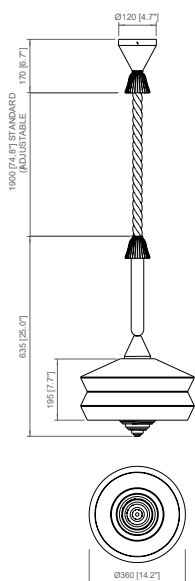

Green waterproof braided | Nautica intrecciata verde  
H.1900mm [74.8"]

FINISHES | FINITURE

METAL FRAME | STRUTTURA METALLICA

 Matt gold  
Oro opaco

FABRIC SHADE | PARALUME IN TESSUTO

 Yellow  Black

GLASS DIFFUSER | DIFFUSORE IN VETRO

 Transparent  
Trasparente

Packaging   Imballi	Box 1	Box 2
<b>SUSPENSION</b>	420x420xh.250mm [16.5"x16.5"xh.9.8"]	205x475xh.205mm [8"x18.7"xh.8"]
	2,5 kg [5.5 lbs]	3,5 kg [7.7 lbs]

LIGHT EFFECT | EFFETTO LUMINOSO