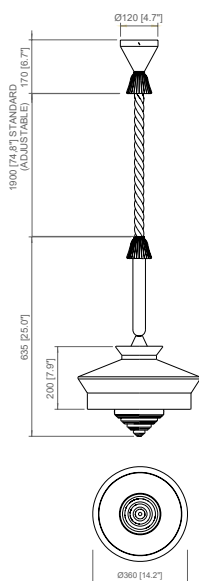

LIGHT EFFECT | EFFETTO LUMINOSO

LIGHT SOURCE | FONTE LUMINOSA

220-240V | 1x9 W E27 T8
LED Light bulb | Lampadina LED | IP65

LIGHT SOURCE | FONTE LUMINOSA

110V | 1x9 W E26 T8
LED Light bulb | Lampadina LED | IP65

DIMMING | DIMMERAZIONE

Compatible with dimmable LED bulbs
Compatibile con lampadine LED dimmerabili

ROPE | CORDA

Green waterproof braided | Nautica intrecciata verde
H.1900mm [74.8"]

FINISHES | FINITURE

METAL FRAME | STRUTTURA METALLICA

Matt gold
Oro opaco

FABRIC SHADE | PARALUME IN TESSUTO

Yellow Black

GLASS DIFFUSER | DIFFUSORE IN VETRO

Transparent
Trasparente

Packaging | Imballi	Box 1	Box 2
SUSPENSION	420x420xh.250mm [16.5"x16.5"xh.9.8"]	205x475xh.205mm [8"x18.7"xh.8"]
	2,5 kg [5.5 lbs]	3,5 kg [7.7 lbs]