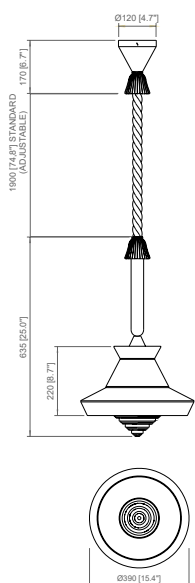

 Transparent  
Trasparente

Packaging   Imballi	Box 1	Box 2
<b>SUSPENSION</b>	420x420xh.250mm [16.5"x16.5"xh.9.8"]	205x475xh.205mm [8"x18.7"xh.8"]
	2,5 kg [5.5 lbs]	3,5 kg [7.7 lbs]

LIGHT EFFECT | EFFETTO LUMINOSO

Compatible with dimmable LED bulbs  
Compatibile con lampadine LED dimmerabili

ROPE | CORDA

Green waterproof braided | Nautica intrecciata verde  
H.1900mm [74.8"]

FINISHES | FINITURE

METAL FRAME | STRUTTURA METALLICA

 Matt gold  
Oro opaco

FABRIC SHADE | PARALUME IN TESSUTO

 Mint  Black

GLASS DIFFUSER | DIFFUSORE IN VETRO

 Transparent  
Trasparente

Packaging   Imballi	Box 1	Box 2
<b>SUSPENSION</b>	420x420xh.250mm [16.5"x16.5"xh.9.8"]	205x475xh.205mm [8"x18.7"xh.8"]
	2,5 kg [5.5 lbs]	3,5 kg [7.7 lbs]