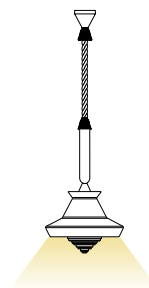

LIGHT EFFECT | EFFETTO LUMINOSO

LIGHT SOURCE | FONTE LUMINOSA

220-240V | 1x9 W E27 T8
LED Light bulb | Lampadina LED | IP65

LIGHT SOURCE | FONTE LUMINOSA

110V | 1x9 W E26 T8
LED Light bulb | Lampadina LED | IP65

DIMMING | DIMMERAZIONE

Compatible with dimmable LED bulbs
Compatibile con lampadine LED dimmerabili

ROPE | CORDA

Green waterproof braided | Nautica intrecciata verde
H.1900mm [74.8"]

FINISHES | FINITURE

METAL FRAME | STRUTTURA METALLICA

Matt gold
Oro opaco

FABRIC SHADE | PARALUME IN TESSUTO

Sale & Pepe Black

GLASS DIFFUSER | DIFFUSORE IN VETRO

Transparent
Trasparente

Packaging | Imballi	Box 1	Box 2
SUSPENSION	420x420xh.250mm [16.5"x16.5"xh.9.8"]	205x475xh.205mm [8"x18.7"xh.8"]
	2,5 kg [5.5 lbs]	3,5 kg [7.7 lbs]