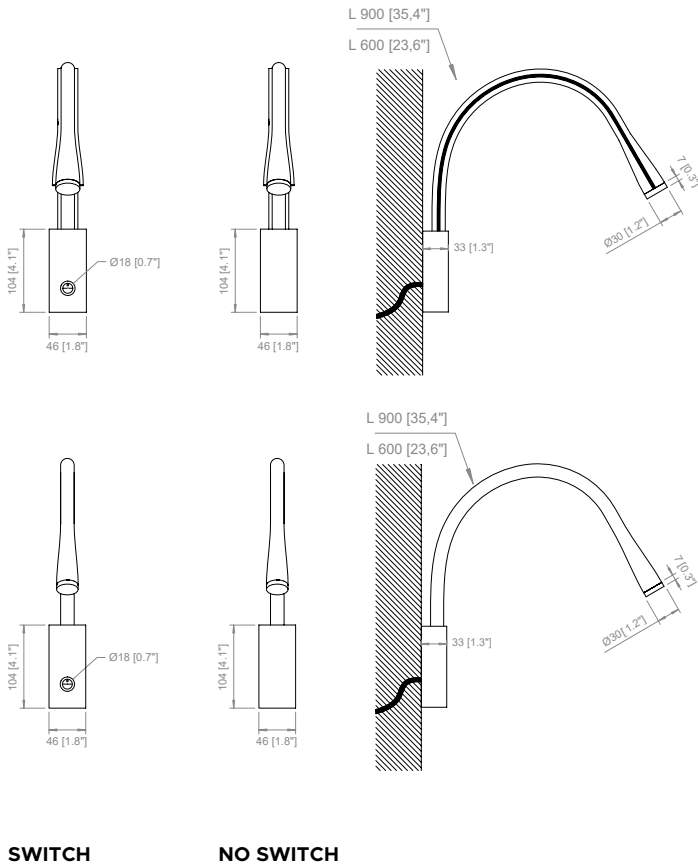

FLEXILED WALL L.600