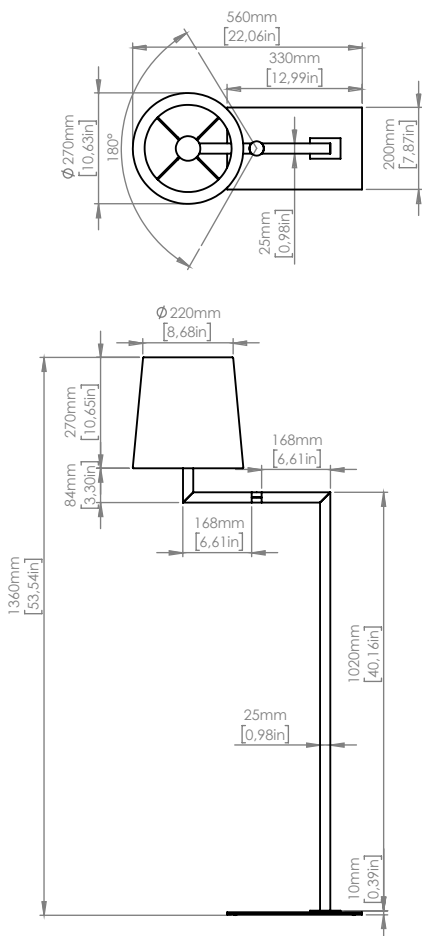

LISEUSE

LIGHT EFFECT / EFFETTO LUMINOSO

LIGHT SOURCE | FONTE LUMINOSA

220-240V | 1x14 W E27 LED Light bulb | Lampadina LED
110V | 1x14 W E26 LED Light bulb | Lampadina LED

DIMMING | DIMMERAZIONE

Dimmer on board, compatible with dimmable LED light bulbs only
Dimmer a bordo, compatibile solo con lampadine LED dimmerabili

CABLE | CAVO

Dark brown fabric | Tessuto marrone testa di moro
L. 300mm + 2000mm [11.8" + 78.7"]

FINISHES | FINITURE

METAL FRAME | STRUTTURA METALLICA

Brushed bronze
Bronzo spazzolato

LINEN SHADE | PARALUME IN LINO

White
Bianco

Packaging | Imballi	Box 1	Box 2	Box 3
LISEUSE	510x240xh.1240mm [20"x9.4"xh.48.8"]	330x330xh.340mm [12.9"x12.9"xh.13.3"]	
	6 kg [13.2 lbs]	1 kg [2.2 lbs]