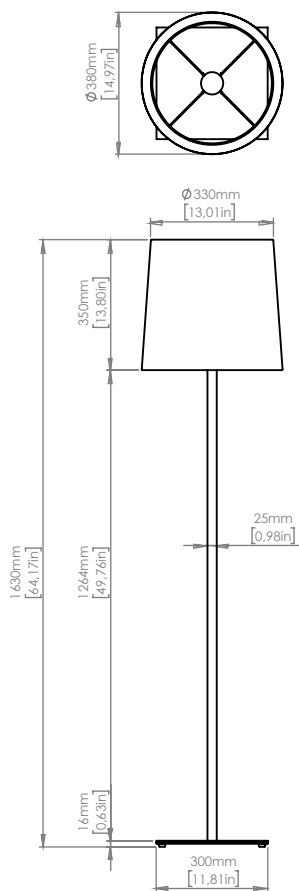

LIGHT EFFECT / EFFETTO LUMINOSO

LIGHT SOURCE | FONTE LUMINOSA

220-240V | 1x14 W E27 LED Light bulb | Lampadina LED
110V | 1x14 W E26 LED Light bulb | Lampadina LED

DIMMING | DIMMERAZIONE

Dimmer on board, compatible with dimmable LED light bulbs only
Dimmer a bordo, compatibile solo con lampadine LED dimmerabili

CABLE | CAVO

Dark brown fabric | Tessuto marrone testa di moro
L. 300mm + 2000mm [11.8" + 78.7"]

FINISHES | FINITURE

METAL FRAME | STRUTTURA METALLICA

Brushed bronze
Bronzo spazzolato

LINEN SHADE | PARALUME IN LINO

White
Bianco

Packaging | Imballi	Box 1	Box 2	Box 3
FLOOR	110x110xh.1680mm [4.3"x4.3"xh.66.1"] 2,5 kg [5.5 lbs]	435x435xh.175mm [17.1"x17.1"xh.6.8"] 4 kg [8.8 lbs]	480x480xh.440mm [18.8"x18.8"xh.17.3"] 1,5 kg [3.3 lbs]