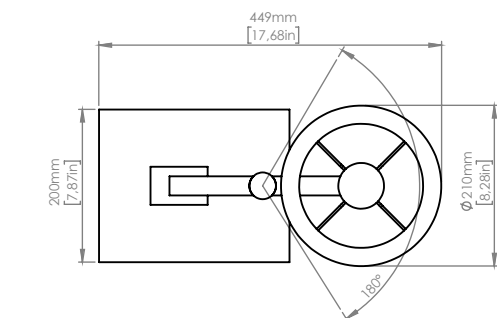

DESK

LIGHT EFFECT / EFFETTO LUMINOSO

LIGHT SOURCE | FONTE LUMINOSA

220-240V | 1x12 W E27 LED Light bulb | Lampadina LED
110V | 1x12 W E26 LED Light bulb | Lampadina LED

DIMMING | DIMMERAZIONE

Dimmer on board, compatible with dimmable LED light bulbs only
Dimmer a bordo, compatibile solo con lampadine LED dimmerabili

CABLE | CAVO

Dark brown fabric | Tessuto marrone testa di moro
L. 300mm + 2000mm [11.8" + 78.7"]

FINISHES | FINITURE

METAL FRAME | STRUTTURA METALLICA

Brushed bronze
Bronzo spazzolato

LINEN SHADE | PARALUME IN LINO

White
Bianco

Packaging | Imballi	Box 1	Box 2
DESK	350x320xh.560mm [13.7"x12.5"xh.22"]	270x260xh.300mm [10.6"x10.2"xh.11.8"]
	3,5 kg [7.7 lbs]	1 kg [2.2 lbs]