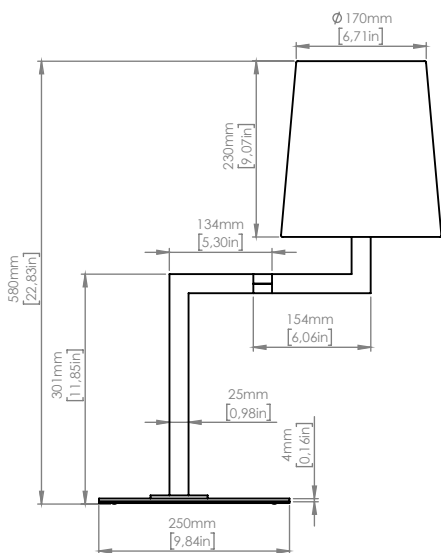

DESK

LIGHT EFFECT / EFFETTO LUMINOSO

LIGHT SOURCE | FONTE LUMINOSA

220-240V | 1x12 W E27 LED Light bulb | Lampadina LED
110V | 1x12 W E26 LED Light bulb | Lampadina LED

DIMMING | DIMMERAZIONE

Dimmer on board, compatible with dimmable LED light bulbs only
Dimmer a bordo, compatibile solo con lampadine LED dimmerabili

CABLE | CAVO

Dark brown fabric | Tessuto marrone testa di moro
L. 300mm + 2000mm [11.8" + 78.7"]

FINISHES | FINITURE

METAL FRAME | STRUTTURA METALLICA

Brushed bronze
Bronzo spazzolato

LINEN SHADE | PARALUME IN LINO

White
Bianco

Packaging | Imballi	Box 1	Box 2
DESK	350x320xh.560mm [13.7"x12.5"xh.22"]	270x260xh.300mm [10.6"x10.2"xh.11.8"]
	3,5 kg [7.7 lbs]	1 kg [2.2 lbs]