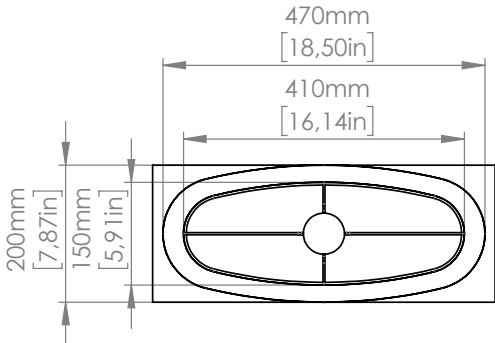

1 x 13W E26
LED light bulb
IP20

FL

1 x 14W E26
LED light bulb
IP20

lunghezza cavo / cable length: 300 mm [11,8in]

lunghezza cavo / cable length: 2000 mm [78,4in]

Copyright and/or design rights subsist in this drawing. No part of this drawing may be reproduced in any material form (including photocopying or storing in any medium electronic means, whether or not intentionally and whether or not as part or a larger publication) without the express permission of the copyright owner, Contardi Lighting S.r.l.. Further and without prejudice to the above, this drawing and all information relating thereto is confidential, and shall not be communicated to a third party without the consent of Contardi lighting srl. Contardi lighting srl asserts all rights to be identified as the author of the work and otherwise.