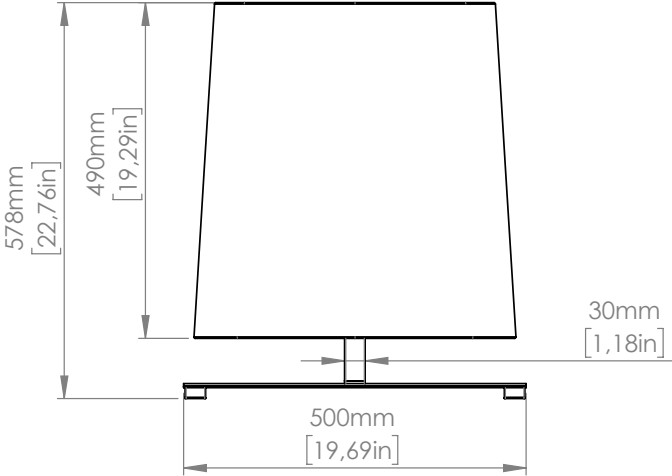

1 x 13W E26
LED light bulb
IP20

FL

1 x 14W E26
LED light bulb
IP20

lunghezza cavo / cable length: 300 mm [11,8in]

lunghezza cavo / cable length: 2000 mm [78,4in]

Copyright and/or design rights subsist in this drawing. No part of this drawing may be reproduced in any material form (including photocopying or storing in any medium electronic means, whether or not intentionally and whether or not as part or a larger publication) without the express permission of the copyright owner, Contardi Lighting S.r.l.. Further and without prejudice to the above, this drawing and all information relating thereto is confidential, and shall not be communicated to a third party without the consent of Contardi lighting srl. Contardi lighting srl asserts all rights to be identified as the author of the work and otherwise.