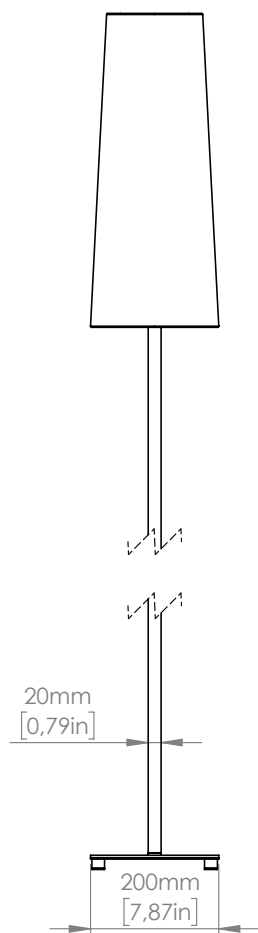

Ovale is the reinterpretation of Rettangola, a timeless Contardi light. While maintaining the same structure, the lampshades now have an oval base, to emphasise simple but up-to-date shapes and lines. The lampshades are available in white cotton or white Calacatta marble printed fabric. It is possible to customise the product with coloured trimmings on request.

1 x 13W E26
LED light bulb
IP20

FL

1 x 14W E26
LED light bulb
IP20

lunghezza cavo / cable length: 300 mm [11,8in]

lunghezza cavo / cable length: 2000 mm [78,4in]

Copyright and/or design rights subsist in this drawing. No part of this drawing may be reproduced in any material form (including photocopying or storing in any medium electronic means, whether or not intentionally and whether or not as part or a larger publication) without the express permission of the copyright owner, Contardi Lighting S.r.l.. Further and without prejudice to the above, this drawing and all information relating thereto is confidential, and shall not be communicated to a third party without the consent of Contardi lighting srl. Contardi lighting srl asserts all rights to be identified as the author of the work and otherwise.