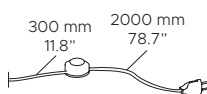

FL

FONTE LUMINOSA / LIGHT SOURCE

220-240V

E27 LED

TA SMALL

1 x 10W E27
Lampadina LED
LED light bulb
IP20

TA

1 x 13W E27
Lampadina LED
LED light bulb
IP20

FL

1 x 14W E27
Lampadina LED
LED light bulb
IP20

Ovale

110V

E26 LED

TA SMALL

1 x 10W E26
LED light bulb
IP20

TA

1 x 13W E26
LED light bulb
IP20

FL

1 x 14W E26
LED light bulb
IP20