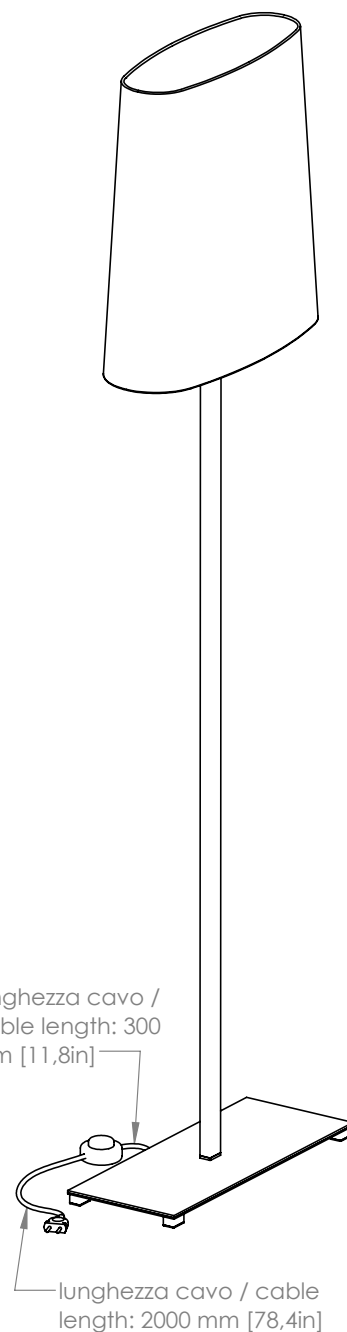

Ovale is the reinterpretation of Rettangola, a timeless Contardi light. While maintaining the same structure, the lampshades now have an oval base, to emphasise simple but up-to-date shapes and lines. The lampshades are available in white cotton or white Calacatta marble printed fabric. It is possible to customise the product with coloured trimmings on request.

SPECIFICHE PRODOTTO / PRODUCT SPECIFICS

OVALE TA SMALL

p.2

OVALE TA

p.3

OVALE FL

p.4

p.5

STRUTTURA / FRAME

Bronzo spazzolato chiaro opaco
Matt light satin bronze

Laccato nero seta opaco
Matt black silk lacquered

PARALUME / SHADE

Cotone bianco
White cotton

Tessuto effetto marmo bianco Calacatta
White Calacatta marble printed fabric

1 x 13W E26
LED light bulb
IP20

FL

1 x 14W E26
LED light bulb
IP20

lunghezza cavo / cable length: 300 mm [11,8in]

lunghezza cavo / cable length: 2000 mm [78,4in]

Copyright and/or design rights subsist in this drawing. No part of this drawing may be reproduced in any material form (including photocopying or storing in any medium electronic means, whether or not intentionally and whether or not as part or a larger publication) without the express permission of the copyright owner, Contardi Lighting S.r.l.. Further and without prejudice to the above, this drawing and all information relating thereto is confidential, and shall not be communicated to a third party without the consent of Contardi lighting srl. Contardi lighting srl asserts all rights to be identified as the author of the work and otherwise.