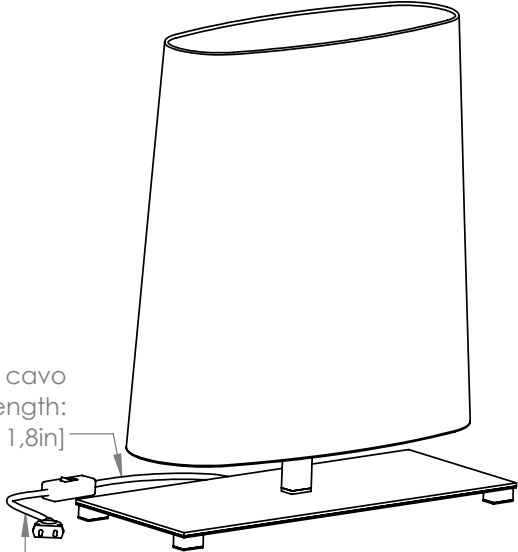

1 x 13W E26
LED light bulb
IP20

FL

1 x 14W E26
LED light bulb
IP20

lunghezza cavo / cable length: 300 mm [11,8in]

lunghezza cavo / cable length: 2000 mm [78,4in]

Copyright and/or design rights subsist in this drawing. No part of this drawing may be reproduced in any material form (including photocopying or storing in any medium electronic means, whether or not intentionally and whether or not as part or a larger publication) without the express permission of the copyright owner, Contardi Lighting S.r.l.. Further and without prejudice to the above, this drawing and all information relating thereto is confidential, and shall not be communicated to a third party without the consent of Contardi lighting srl. Contardi lighting srl asserts all rights to be identified as the author of the work and otherwise.