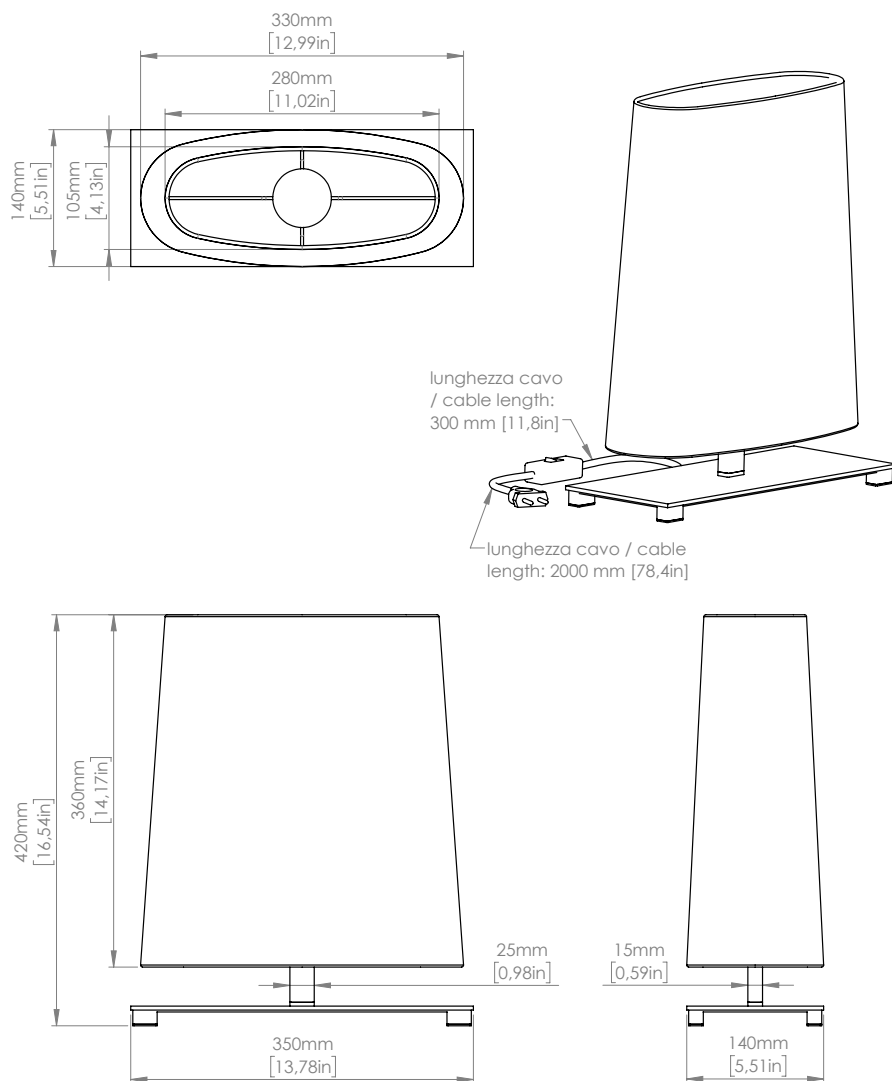

FL

1 x 14W E27
Lampadina LED
LED light bulb
IP20

 Ovale

110V

E26 LED

TA SMALL

1 x 10W E26
LED light bulb
IP20

TA

1 x 13W E26
LED light bulb
IP20

FL

1 x 14W E26
LED light bulb
IP20

lunghezza cavo / cable length: 300 mm [11,8in]

lunghezza cavo / cable length: 2000 mm [78,4in]

Copyright and/or design rights subsist in this drawing. No part of this drawing may be reproduced in any material form (including photocopying or storing in any medium electronic means, whether or not intentionally and whether or not as part or a larger publication) without the express permission of the copyright owner, Contardi Lighting S.r.l.. Further and without prejudice to the above, this drawing and all information relating thereto is confidential, and shall not be communicated to a third party without the consent of Contardi lighting srl. Contardi lighting srl asserts all rights to be identified as the author of the work and otherwise.