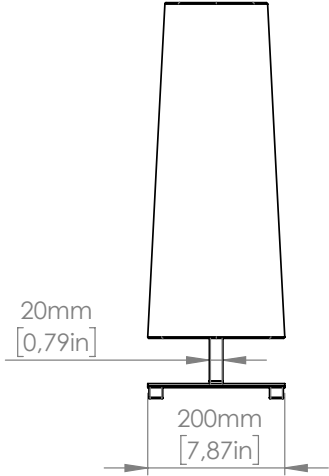

1 x 13W E26
LED light bulb
IP20

FL

1 x 14W E26
LED light bulb
IP20

lunghezza cavo / cable length: 300 mm [11,8in]

lunghezza cavo / cable length: 2000 mm [78,4in]

Copyright and/or design rights subsist in this drawing. No part of this drawing may be reproduced in any material form (including photocopying or storing in any medium electronic means, whether or not intentionally and whether or not as part or a larger publication) without the express permission of the copyright owner, Contardi Lighting S.r.l.. Further and without prejudice to the above, this drawing and all information relating thereto is confidential, and shall not be communicated to a third party without the consent of Contardi lighting srl. Contardi lighting srl asserts all rights to be identified as the author of the work and otherwise.