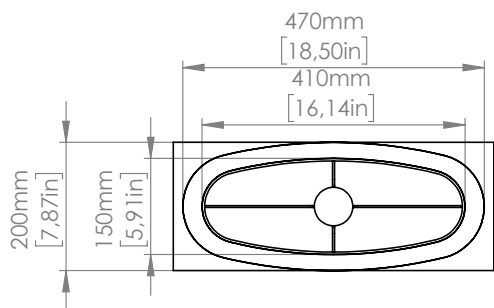

1 x 13W E26
LED light bulb
IP20

FL

1 x 14W E26
LED light bulb
IP20

lunghezza cavo / cable length: 300 mm [11,8in]

lunghezza cavo / cable length: 2000 mm [78,4in]

Copyright and/or design rights subsist in this drawing. No part of this drawing may be reproduced in any material form (including photocopying or storing in any medium electronic means, whether or not intentionally and whether or not as part or a larger publication) without the express permission of the copyright owner, Contardi Lighting S.r.l.. Further and without prejudice to the above, this drawing and all information relating thereto is confidential, and shall not be communicated to a third party without the consent of Contardi lighting srl. Contardi lighting srl asserts all rights to be identified as the author of the work and otherwise.