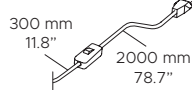

TA / TA SMALL

FL

Disponibile su richiesta, versione con dimmer a piede, compatibile solo con lampadine LED dimmerabili

Foot dimmer available on demand, compatible with dimmable LED light bulbs only