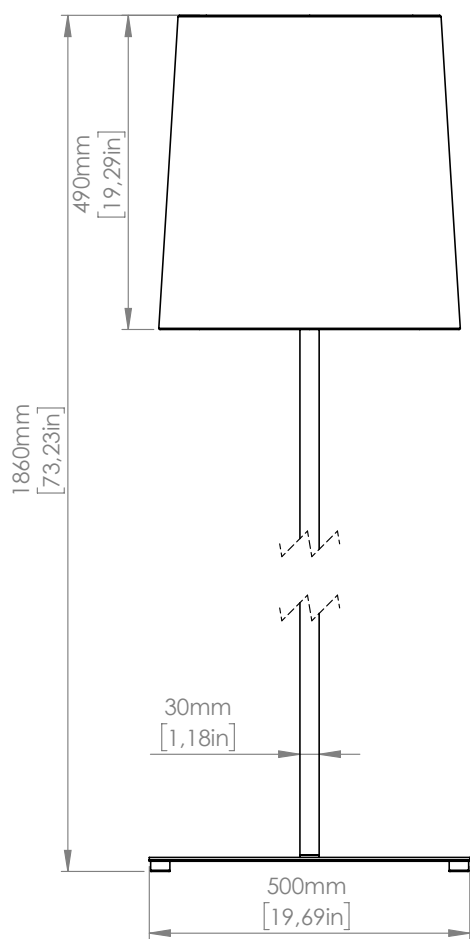

1 x 13W E26
LED light bulb
IP20

FL

1 x 14W E26
LED light bulb
IP20

lunghezza cavo / cable length: 300 mm [11,8in]

lunghezza cavo / cable length: 2000 mm [78,4in]

Copyright and/or design rights subsist in this drawing. No part of this drawing may be reproduced in any material form (including photocopying or storing in any medium electronic means, whether or not intentionally and whether or not as part or a larger publication) without the express permission of the copyright owner, Contardi Lighting S.r.l.. Further and without prejudice to the above, this drawing and all information relating thereto is confidential, and shall not be communicated to a third party without the consent of Contardi lighting srl. Contardi lighting srl asserts all rights to be identified as the author of the work and otherwise.