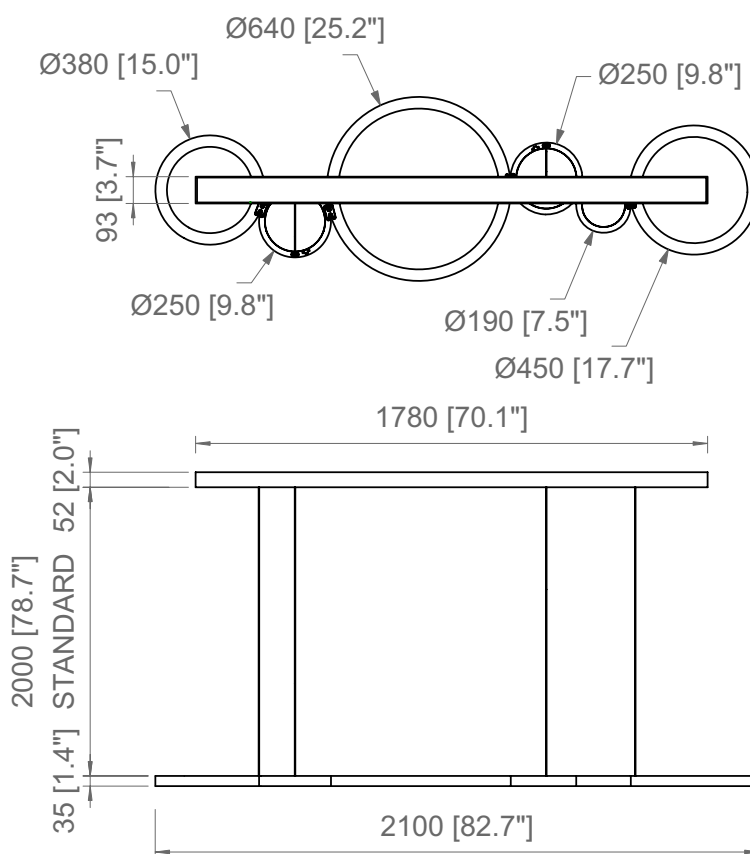

H: 2000 mm
H: 78.7"

Due fonti luminose indipendenti
Doppia accensione
Two independent light sources
Double switching

H: 2000 mm
H: 78.7"

FONTE LUMINOSA / LIGHT SOURCE**220-240V**

COB LED

Panel LED

Rosone / *Canopy*

PRODOTTO / PRODUCT **IMBALLI / PACKAGING**

Peso-Weight
27 kg / 59.5 lbs

Box 1
L: 2260 mm / 88.9"
P-W: 160 mm / 6.3"
H: 1010 mm / 39.7"
Peso-Weight: 30 kg / 66.1 lbs

Copyright and/or design rights subsist in this drawing. No part of this drawing may be reproduced in any material form (including photocopying or storing in any medium electronic means, whether or not intentionally and whether or not as part or a larger publication) without the express permission of the copyright owner, Contardi Lighting S.r.l.. Further and without prejudice to the above, this drawing and all information relating thereto is confidential, and shall not be communicated to a third party without the consent of Contardi lighting srl. Contardi lighting srl asserts all rights to be identified as the author of the work and otherwise.