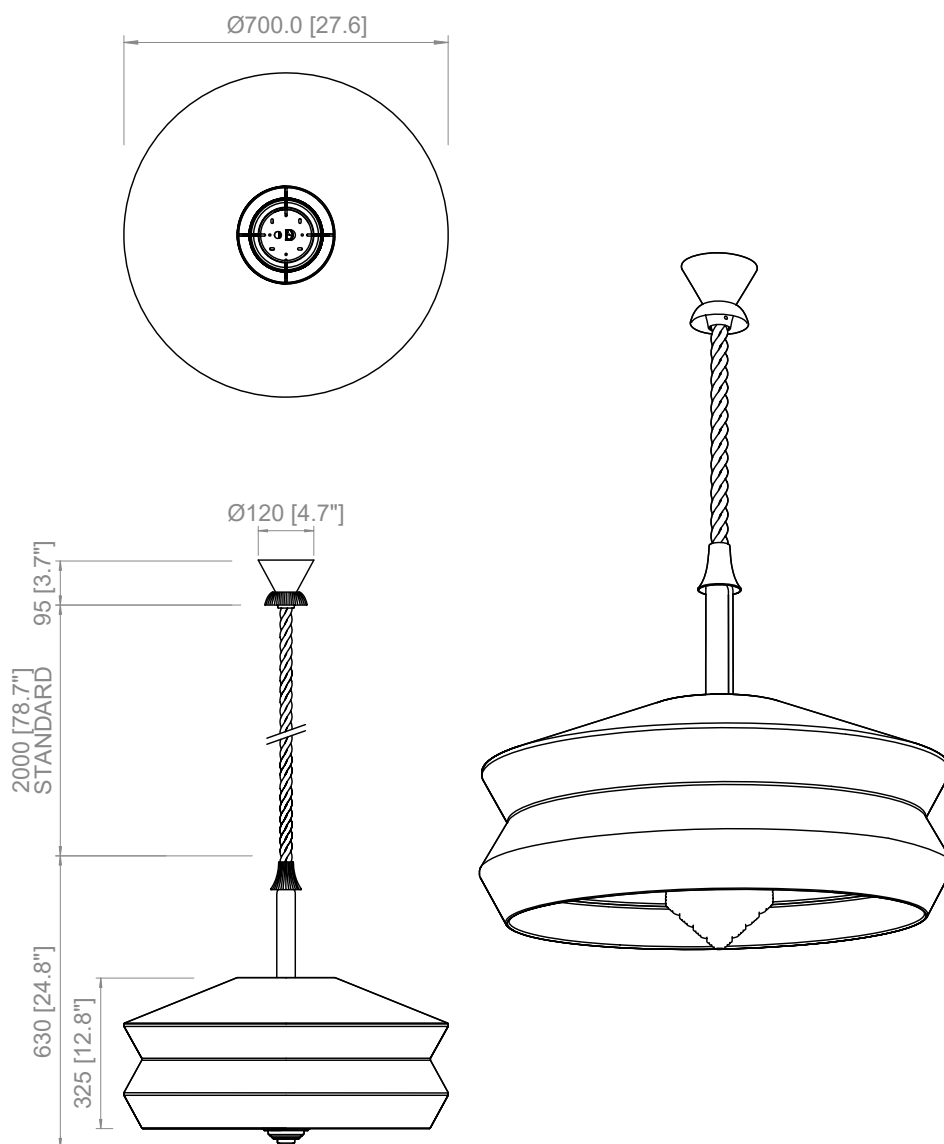

CAVO / CABLE

Corda da marina impermeabile intrecciata in tinta verde
Green waterproof braided rope

SO

H: 200 cm
H: 78.7"

FONTE LUMINOSA / LIGHT SOURCE

E27 T8 Tubular LED
IP65

Utilizzabili lampadine LED fino alla massima potenza disponibile sul mercato

You can use LED light bulbs of the highest available wattage

H max. 12,5 cm / 4.9"

1 X E27 T8
Lampadina Tubular LED
Tubular LED bulb

 Calypso SO XL Outdoor

USA / LIGHT SOURCE

E26 T8 Tubular LED
IP65

You can use LED light bulbs of the highest available wattage

H max. 12,5 cm / 4.9"

1 X E26 T8
Tubular LED bulb

PRODOTTO / PRODUCT

PESO / WEIGHT
8 kg / 17.6 lbs

BOX 1

L: 55 cm / 21.6"
W: 24 cm / 9.4"
H: 30 cm / 11.8"

PESO / WEIGHT
3,5 kg / 7.7 lbs

BOX 2

L: 76 cm / 29.9"
W: 76 cm / 29.9"
H: 45 cm / 17.7"

PESO / WEIGHT
7 kg / 15.4 lbs

PRODOTTO / PRODUCT

PESO / WEIGHT
8 kg / 17.6 lbs

BOX 1

L: 55 cm / 21.6"
W: 24 cm / 9.4"
H: 30 cm / 11.8"

PESO / WEIGHT
3,5 kg / 7.7 lbs