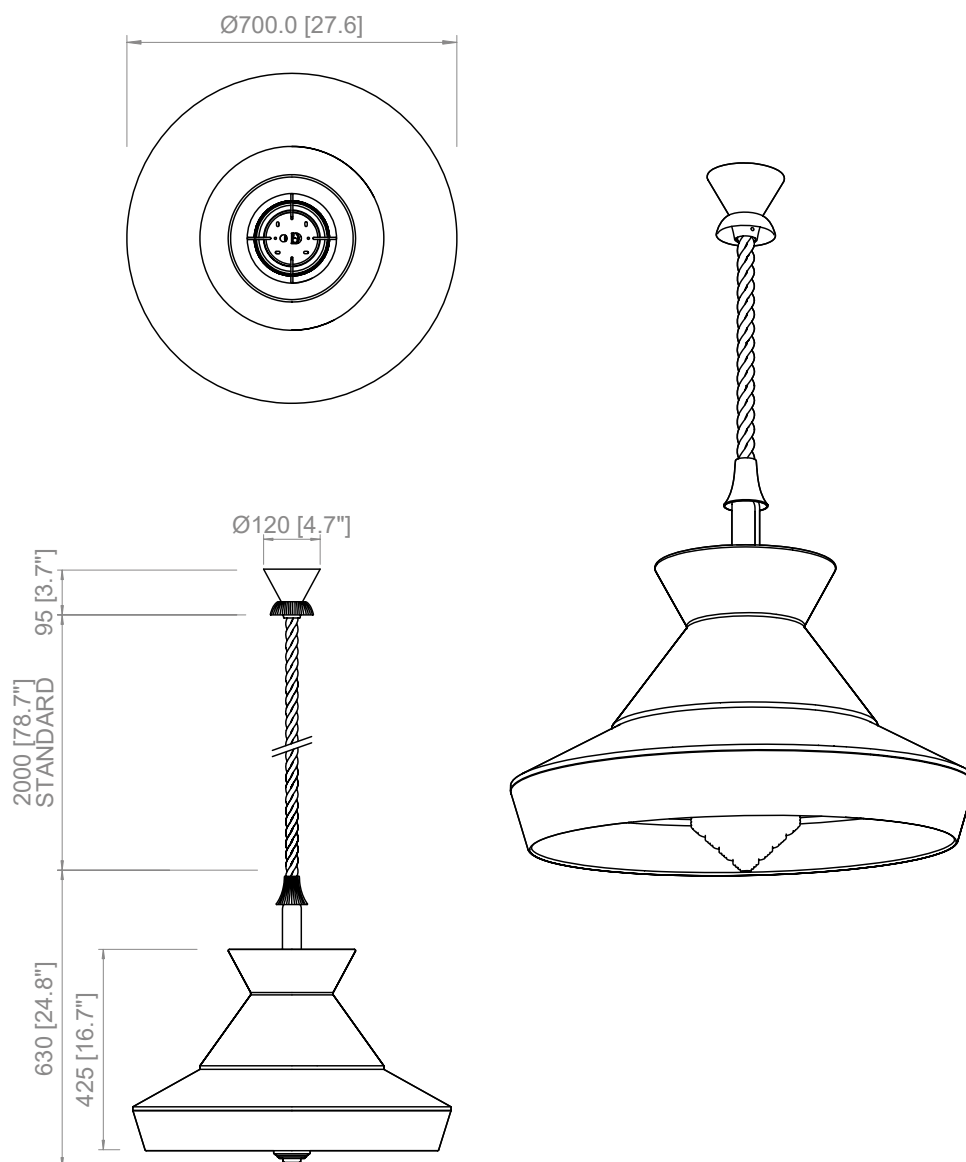

CAVO / CABLE

Corda da marina impermeabile intrecciata in tinta verde
Green waterproof braided rope

SO

H: 200 cm
H: 78.7"

FONTE LUMINOSA / LIGHT SOURCE

E27 T8 Tubular LED
IP65

Utilizzabili lampadine LED fino alla massima potenza disponibile sul mercato

You can use LED light bulbs of the highest available wattage

H max. 12,5 cm / 4.9"

1 X E27 T8
Lampadina Tubular LED
Tubular LED bulb

 Calypso SO XL Outdoor

USA / LIGHT SOURCE

E26 T8 Tubular LED
IP65

You can use LED light bulbs of the highest available wattage

H max. 12,5 cm / 4.9"

1 X E26 T8
Tubular LED bulb

PRODOTTO / PRODUCT

PESO / WEIGHT
8 kg / 17.6 lbs

BOX 1

L: 55 cm / 21.6"
W: 24 cm / 9.4"
H: 30 cm / 11.8"

PESO / WEIGHT
3,5 kg / 7.7 lbs

BOX 2

L: 76 cm / 29.9"
W: 76 cm / 29.9"
H: 45 cm / 17.7"

PESO / WEIGHT
7 kg / 15.4 lbs

PRODOTTO / PRODUCT

PESO / WEIGHT
8 kg / 17.6 lbs

BOX 1

L: 55 cm / 21.6"
W: 24 cm / 9.4"
H: 30 cm / 11.8"

PESO / WEIGHT
3,5 kg / 7.7 lbs