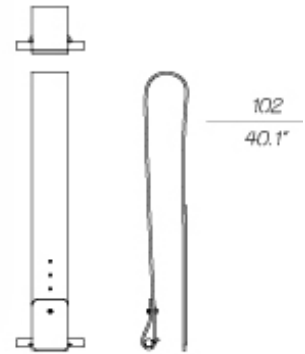

G+T BATTERY & AP

G+T Battery

G+T AP

click to
GO BACK ▲

G+T BATTERY

G+T
METAL PLATE FOR WALL

G+T
TABLE FIXING ACCESSORY

G+T
LEATHER COVERED SOFA
HANGING ACCESSORY