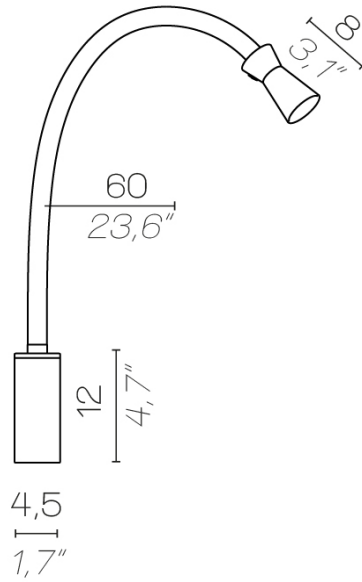

G+T

G+T AP

click to
GO BACK