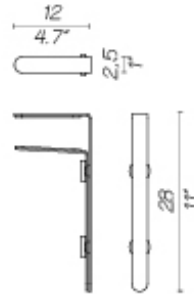

G+T BATTERY & AP

G+T Battery

G+T AP

click to
GO BACK ▲

G+T BATTERY

G+T
METAL PLATE FOR WALL

G+T
TABLE FIXING ACCESSORY

G+T
LEATHER COVERED SOFA
HANGING ACCESSORY

accessories

click to
GO BACK ▲

G+T

G+T AP

click to
GO BACK 