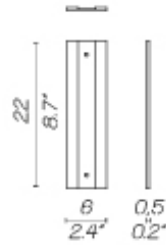

G+T BATTERY & AP

G+T Battery

G+T AP

click to
GO BACK ▲

G+T BATTERY

G+T
METAL PLATE FOR WALL

G+T
TABLE FIXING ACCESSORY

G+T
LEATHER COVERED SOFA
HANGING ACCESSORY