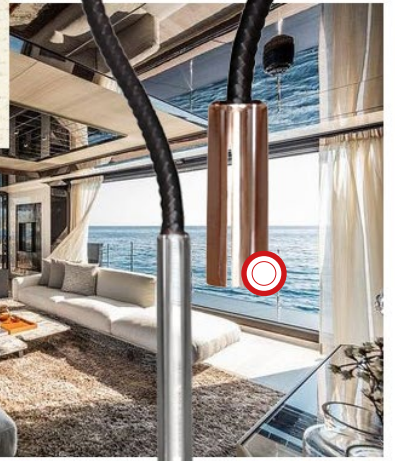

Connection

GIN & TONIC

Luxury product

Yachts
& Superyachts

battery
rechargeable

HARD
WIRED

G+T

G+T