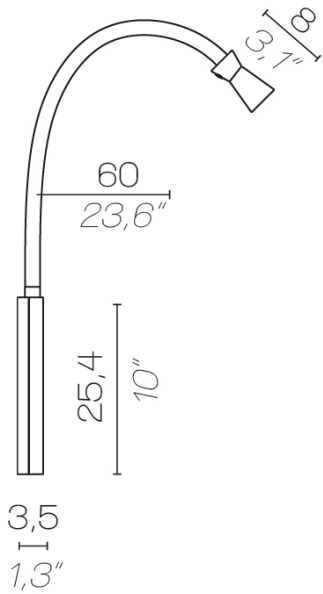

G+T BATTERY & AP

G+T Battery

G+T AP

click to
GO BACK ▲

G+T BATTERY

G+T
METAL PLATE FOR WALL

G+T
TABLE FIXING ACCESSORY

G+T
LEATHER COVERED SOFA
HANGING ACCESSORY