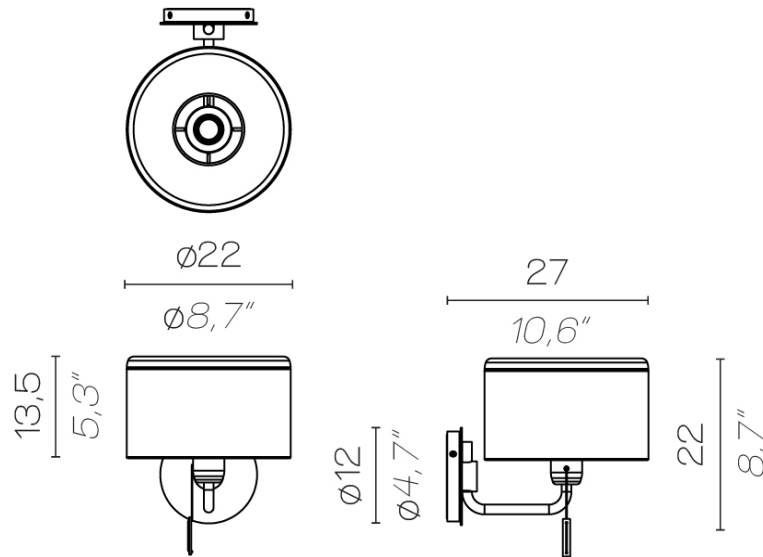

Josephine

JOSEPHINE AP