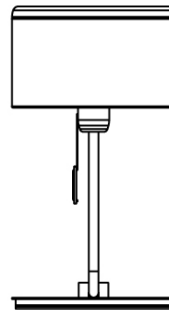

## JOSEPHINE TA SMALL

28

11"

∅22

∅8,7"

13,5  
5,3"

40,5  
15,9"

click to  
GO BACK 