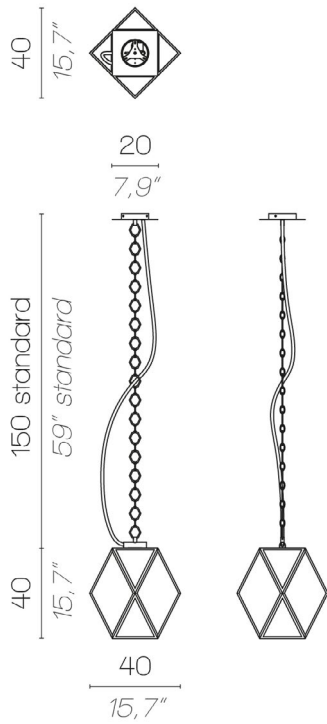

small battery

medium

SO

click to
GO BACK ▲

MUSE OUTDOOR

40
15,7

medium

60
23,6

large

29
11,4

click to
GO BACK ▲

MUSE OUTDOOR / BATTERY

small

medium

click to
GO BACK ▲

MUSE OUTDOOR SO

SO medium

SO large

click to
GO BACK ▲