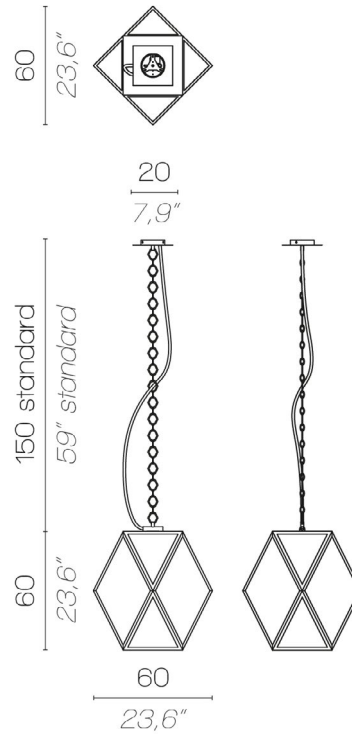

or WIRED

OUTDOOR

WHITE / BLACK

sophisticated
details

original
design

IP 65

Muse OUTDOOR

MUSE OUTDOOR

small battery

medium

SO

click to
GO BACK ▲

MUSE OUTDOOR

40
15,7

medium

60
23,6

large

29
11,4

click to
GO BACK ▲

MUSE OUTDOOR / BATTERY

small

medium

click to
GO BACK ▲

MUSE OUTDOOR SO

SO medium

SO large

click to
GO BACK ▲