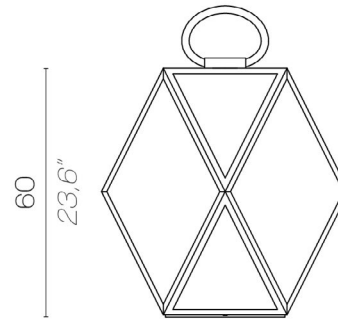

small battery

medium

SO

click to
GO BACK ▲

MUSE OUTDOOR

40
15,7

medium

60
23,6

large

29
11,4

click to
GO BACK ▲

MUSE OUTDOOR / BATTERY

small

medium

click to
GO BACK ▲

MUSE OUTDOOR SO