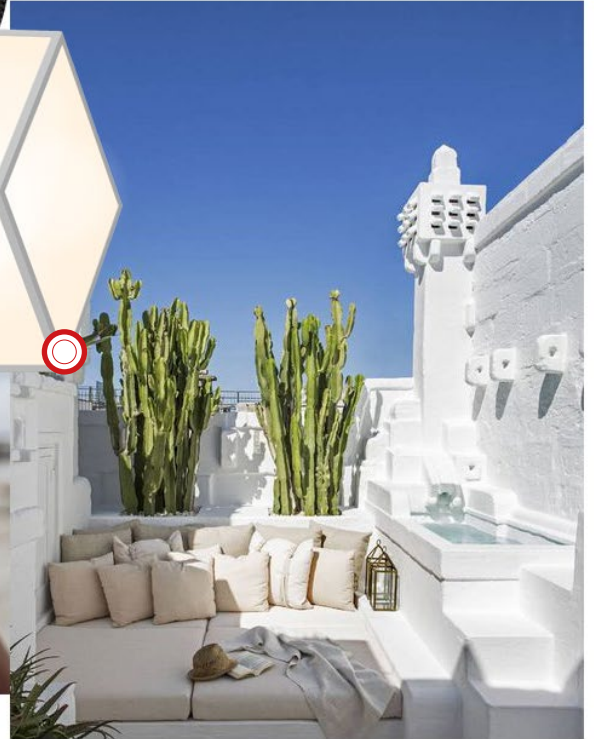

#moodboard

MUSE OUTDOOR

Tristan Auer

LEGEND

Click on the red circles for
more lamp informations

click to
GO BACK ▲

Click on the text to go back
to the moodboard

BATTERY-POWERED

or WIRED

OUTDOOR

WHITE / BLACK

sophisticated
details

original
design

IP 65

Muse OUTDOOR

MUSE OUTDOOR

small battery

medium

SO

click to
GO BACK ▲

MUSE OUTDOOR

40
15,7

medium

60
23,6