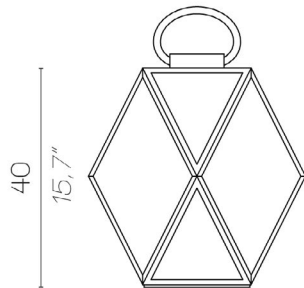

small battery

medium

SO

click to
GO BACK ▲

MUSE OUTDOOR

40
15,7

medium

60
23,6

large

29
11,4

click to
GO BACK ▲

MUSE OUTDOOR / BATTERY

small

medium

click to
GO BACK ▲

MUSE OUTDOOR SO