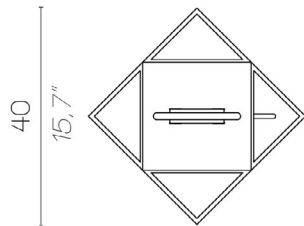

small battery

medium

SO

click to
GO BACK ▲

MUSE OUTDOOR

40
15,7

medium

60
23,6

large

29
11,4

click to
GO BACK ▲

MUSE OUTDOOR / BATTERY

small

medium

click to
GO BACK ▲

MUSE OUTDOOR SO