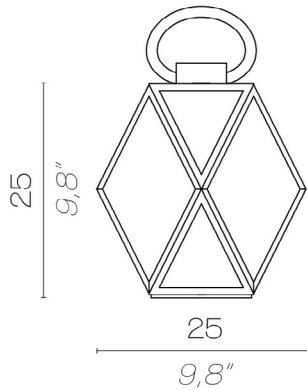

small battery

medium

SO

click to
GO BACK ▲

MUSE OUTDOOR

40
15,7

medium

60
23,6

large

29
11,4

click to
GO BACK ▲

MUSE OUTDOOR / BATTERY

small

medium

click to
GO BACK ▲

MUSE OUTDOOR SO