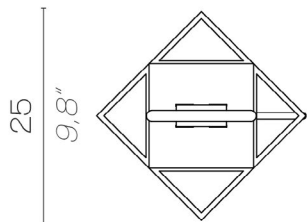

small battery

medium

SO

click to
GO BACK ▲

MUSE OUTDOOR

40
15,7

medium

60
23,6

large

29
11,4

click to
GO BACK ▲

MUSE OUTDOOR / BATTERY

small

medium

click to
GO BACK ▲

MUSE OUTDOOR SO