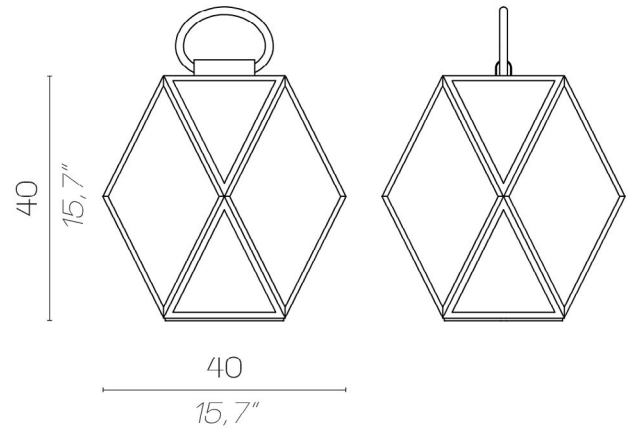

small battery

medium

SO

click to
GO BACK ▲

MUSE OUTDOOR

40
15,7

medium

60
23,6

large

29
11,4

click to
GO BACK ▲

MUSE OUTDOOR / BATTERY

small

medium

click to
GO BACK ▲

MUSE OUTDOOR SO