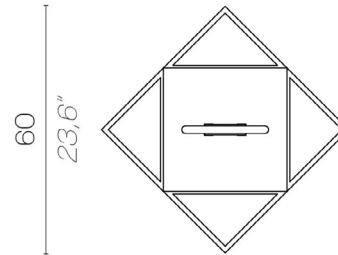

small battery

medium

SO

click to
GO BACK ▲

MUSE OUTDOOR

40
15,7

medium

60
23,6

large

29
11,4

click to
GO BACK ▲

MUSE OUTDOOR / BATTERY

small

medium

click to
GO BACK ▲

MUSE OUTDOOR SO