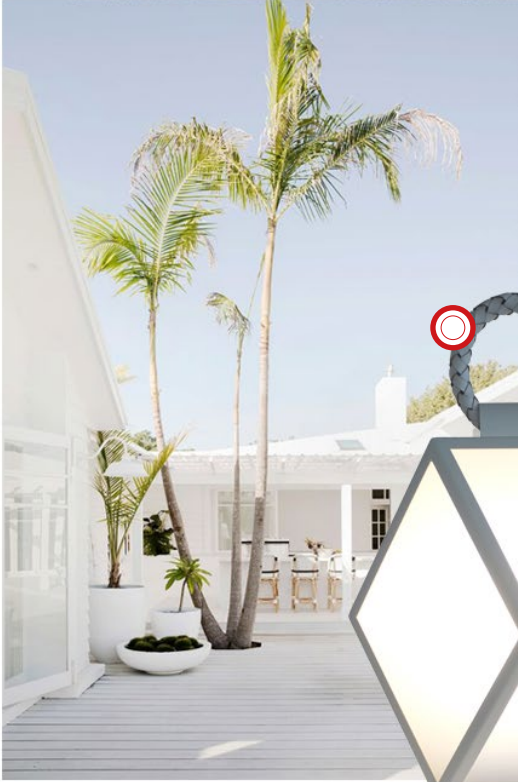

#moodboard

MUSE OUTDOOR

Tristan Auer

LEGEND

Click on the red circles for
more lamp informations

click to
GO BACK ▲

Click on the text to go back
to the moodboard

BATTERY-POWERED

or WIRED

OUTDOOR

WHITE / BLACK

sophisticated
details

original
design

IP 65

Muse OUTDOOR

MUSE OUTDOOR

small battery

medium

SO

click to
GO BACK ▲

MUSE OUTDOOR

40
15,7

medium

60
23,6