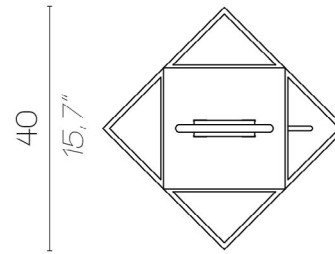

small battery

medium

SO

click to
GO BACK ▲

MUSE OUTDOOR

40
15,7

medium

60
23,6

large

29
11,4

click to
GO BACK ▲

MUSE OUTDOOR / BATTERY

small

medium

click to
GO BACK ▲

MUSE OUTDOOR SO