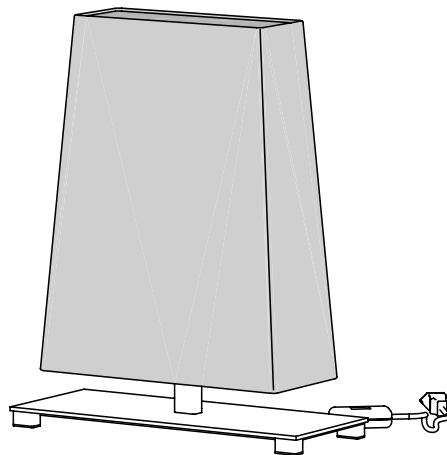

On-Off switch
L: 11.8" + 78.7"

**FORTE LUMINOSA / LIGHT SOURCE**

E27 LED
Utilizzabili lampadine LED fino alla massima potenza disponibile sul mercato

You can use LED light bulbs of the highest available wattage

**USA / LIGHT SOURCE**

E26 LED
You can use LED light bulbs of the highest available wattage

1 X E26
Led light bulb

DIMMABLE

Available, on demand, dimmer switch on the cable (to use dimmable LED light bulbs only)

PRODOTTO / PRODUCT

PESO / WEIGHT
1,5 kg / 3.3 lbs

BOX 1

L: 27 cm / 10.6"
W: 27 cm / 10.6"
H: 29 cm / 11.4"

PESO / WEIGHT
2 kg / 4.4 lbs

BOX 2

L: 29 cm / 11.4"
W: 27 cm / 10.6"
H: 29 cm / 11.4"

PESO / WEIGHT
0,5 kg / 1.1 lbs