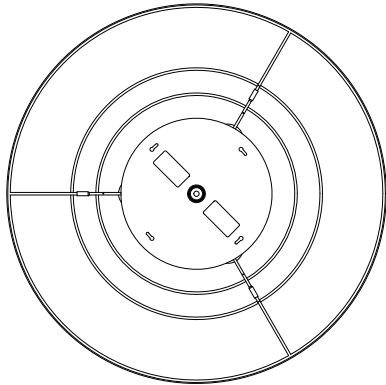

LED Custom board

**PL LED 50 / PL LED 75**  
1 x 53W  
LED Custom board  
Light emission: 7.300 Lm  
3.000 K; CRI >90  
IP20

**PL LED 90 / PL LED 120 / PL LED 150**  
1 x 70W  
LED Custom board  
Light emission: 10.000 Lm  
3.000 K; CRI >90  
IP20

*Phase cut dimming/Triac - 1-10V dimming  
systems available on demand*

**PRODOTTO / PRODUCT**    **IMBALLI / PACKAGING**

<b>Peso-Weight</b>	<b>Box 1</b>	<b>Box 2</b>
5.5 kg / 12.1 lbs	L: 510 mm / 20"	L: 580 mm / 22.8"
	P-W: 510 mm / 20"	P-W: 580 mm / 22.8"
	H: 240 mm / 9.4"	H: 400 mm / 15.8"
	Peso-Weight: 3.5 kg / 7.7 lbs	Peso-Weight: 4 kg / 8.8 lbs

**PRODOTTO / PRODUCT**    **IMBALLI / PACKAGING**

<b>Peso-Weight</b>	<b>Box 1</b>	<b>Box 2</b>
7.5 kg / 15.4 lbs	L: 510 mm / 20"	L: 830 mm / 32.6"
	P-W: 510 mm / 20"	P-W: 830 mm / 32.6"
	H: 240 mm / 9.4"	H: 520 mm / 20.4"
	Peso-Weight: 3.5 kg / 7.7 lbs	Peso-Weight: 6.5 kg / 14.3 lbs