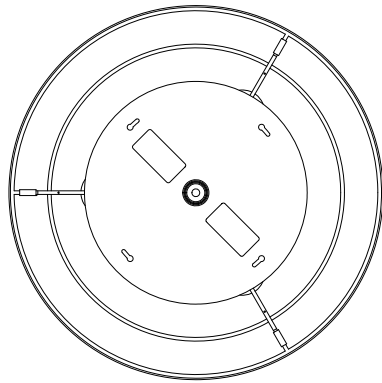

PRODOTTO / PRODUCT   IMBALLI / PACKAGING

Peso-Weight	Box 1	Box 2
5.5 kg / 12.1 lbs	L: 510 mm / 20"	L: 580 mm / 22.8"
	P-W: 510 mm / 20"	P-W: 580 mm / 22.8"
	H: 240 mm / 9.4"	H: 400 mm / 15.8"
	Peso-Weight: 4.5 kg / 9.9 lbs	Peso-Weight: 4 kg / 8.8 lbs