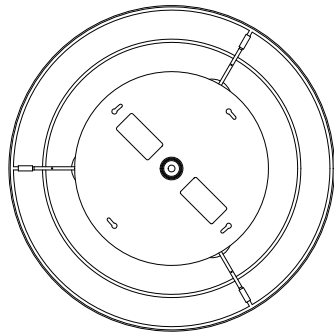

*Phase cut dimming/Triac - 1-10V dimming  
systems available on demand*

**PRODOTTO / PRODUCT**    **IMBALLI / PACKAGING**

<b>Peso-Weight</b>	<b>Box 1</b>	<b>Box 2</b>
5.5 kg / 12.1 lbs	L: 510 mm / 20"	L: 580 mm / 22.8"
	P-W: 510 mm / 20"	P-W: 580 mm / 22.8"
	H: 240 mm / 9.4"	H: 400 mm / 15.8"
	Peso-Weight: 3.5 kg / 7.7 lbs	Peso-Weight: 4 kg / 8.8 lbs