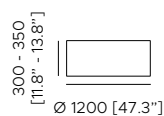

LIGHT EFFECT | EFFETTO LUMINOSO

LIGHT SOURCE | FONTE LUMINOSA

1x53W Custom LED board
7.300 Lm | 2.700 K | CRI >90

DIMMING | DIMMERAZIONE

Phase cut (Triac) | Taglio di fase (Triac)
DALI or 1-10V on demand | DALI o 1-10V su richiesta

CABLE | CAVO

Transparent | Trasparente
Steel cables for balancing | Cavi di bilanciamento in acciaio
L.2000mm [78.7"]