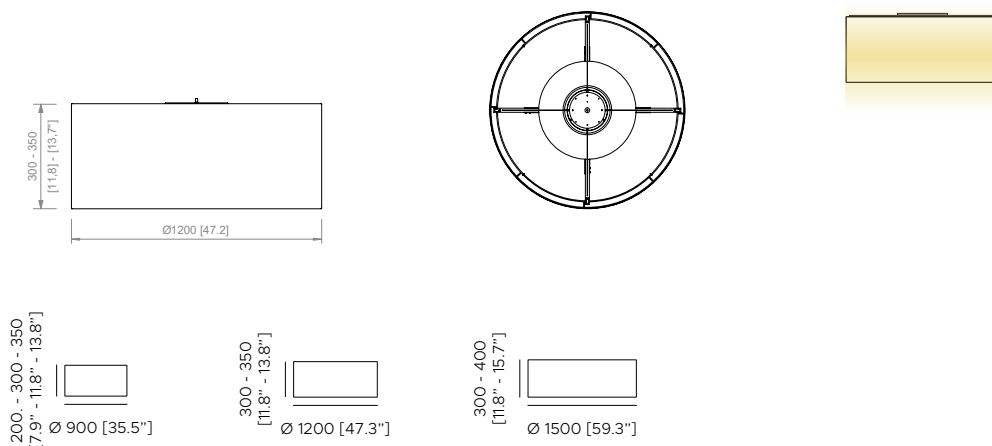

CIRCUS CEILING LED

LIGHT EFFECT | EFFETTO LUMINOSO

LIGHT SOURCE | FONTE LUMINOSA

1x70W Custom LED board
10.000 Lm | 2.700 K | CRI >90

DIMMING | DIMMERAZIONE

Phase cut (Triac) | Taglio di fase (Triac)
DALI or 1-10V on demand | DALI o 1-10V su richiesta

FINISHES | FINITURE

CANOPY | ROSONE

White
Bianco

FABRIC SHADE | PARALUME IN TESSUTO

White cotton
Cotone bianco

White linen
Lino bianco

TRIMS | PASSAMANERIA

Mustard
Senape

Red
Rosso

Grey
Grigio

Dark Blue
Blu scuro

Brown
Marrone

Black
Nero

Packaging | Imballi	Box 1	Box 2
90	1080x1080xh.670mm [42.5"x42.5"xh.26.3"]	670x680xh.160mm [26.3"x26.7"xh.6.2"]
	10 kg [22 lbs]	4,5 kg [9.9 lbs]
120	1280x1280xh.690mm [50"x50"xh.27"]	670x680xh.160mm [26.3"x26.7"xh.6.2"]
	15,5 kg [34.1 lbs]	4,5 kg [9.9 lbs]
150	1580x1580xh.700mm [62.2"x62.2"xh.27.5"]	670x680xh.160mm [26.3"x26.7"xh.6.2"]
	20 kg [44 lbs]	4,5 kg [9.9 lbs]