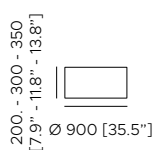

LIGHT EFFECT | EFFETTO LUMINOSO

LIGHT SOURCE | FONTE LUMINOSA

1x53W Custom LED board
7.300 Lm | 2.700 K | CRI >90

DIMMING | DIMMERAZIONE

Phase cut (Triac) | Taglio di fase (Triac)
DALI or 1-10V on demand | DALI o 1-10V su richiesta

CABLE | CAVO

Transparent | Trasparente
Steel cables for balancing | Cavi di bilanciamento in acciaio
L.2000mm [78.7"]