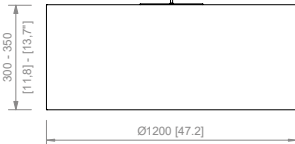

CIRCUS CEILING

LIGHT EFFECT | EFFETTO LUMINOSO

LIGHT SOURCE | FONTE LUMINOSA

220-240V | 4x14 W E27 LED Light bulbs | Lampadine LED
110V | 4x14 W E26 LED Light bulbs | Lampadine LED

DIMMING | DIMMERAZIONE

Compatible with dimmable LED bulbs
Compatibile con lampadine LED dimmerabili