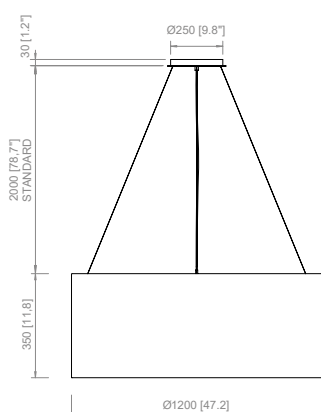

CIRCUS SUSPENSION

LIGHT EFFECT | EFFETTO LUMINOSO

LIGHT SOURCE | FONTE LUMINOSA

220-240V | 3x14 W E27 LED Light bulbs | Lampadine LED
110V | 3x14 W E26 LED Light bulbs | Lampadine LED

DIMMING | DIMMERAZIONE

Compatible with dimmable LED bulbs
Compatibile con lampadine LED dimmerabili

CABLE | CAVO

Transparent | Trasparente
Steel cables for balancing | Cavi di bilanciamento in acciaio
L.2000mm [78.7"]