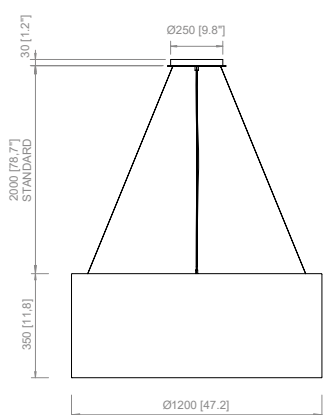

CIRCUS SUSPENSION LED

LIGHT EFFECT | EFFETTO LUMINOSO

LIGHT SOURCE | FONTE LUMINOSA

1x53W Custom LED board
7.300 Lm | 2.700 K | CRI >90

DIMMING | DIMMERAZIONE

Phase cut (Triac) | Taglio di fase (Triac)
DALI or 1-10V on demand | DALI o 1-10V su richiesta

CABLE | CAVO

Transparent | Trasparente
Steel cables for balancing | Cavi di bilanciamento in acciaio
L.2000mm [78.7"]

FINISHES | FINITURE

CANOPY | ROSONE

FABRIC SHADE | PARALUME IN TESSUTO

TRIMS | PASSAMANERIA

Packaging | Imballi	Box 1	Box 2
90	1080x1080xh.670mm [42.5"x42.5"xh.26.3"]	670x680xh.160mm [26.3"x26.7"xh.6.2"]
	10 kg [22 lbs]	4,5 kg [9.9 lbs]
120	1280x1280xh.690mm [50"x50"xh.27"]	670x680xh.160mm [26.3"x26.7"xh.6.2"]
	15,5 kg [34.1 lbs]	4,5 kg [9.9 lbs]
150	1580x1580xh.700mm [62.2"x62.2"xh.27.5"]	670x680xh.160mm [26.3"x26.7"xh.6.2"]
	20 kg [44 lbs]	4,5 kg [9.9 lbs]