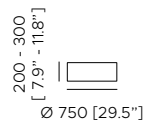

CIRCUS CEILING

LIGHT EFFECT | EFFETTO LUMINOSO

LIGHT SOURCE | FONTE LUMINOSA

220-240V | 4x14 W E27 LED Light bulbs | Lampadine LED
110V | 4x14 W E26 LED Light bulbs | Lampadine LED

DIMMING | DIMMERAZIONE

Compatible with dimmable LED bulbs
Compatibile con lampadine LED dimmerabili