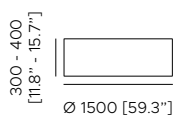

LIGHT EFFECT | EFFETTO LUMINOSO

LIGHT SOURCE | FONTE LUMINOSA

1x53W Custom LED board
7.300 Lm | 2.700 K | CRI >90

DIMMING | DIMMERAZIONE

Phase cut (Triac) | Taglio di fase (Triac)
DALI or 1-10V on demand | DALI o 1-10V su richiesta

CABLE | CAVO

Transparent | Trasparente
Steel cables for balancing | Cavi di bilanciamento in acciaio
L.2000mm [78.7"]