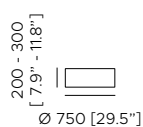

LIGHT EFFECT | EFFETTO LUMINOSO

LIGHT SOURCE | FONTE LUMINOSA

220-240V | 3x14 W E27 LED Light bulbs | Lampadine LED
110V | 3x14 W E26 LED Light bulbs | Lampadine LED

DIMMING | DIMMERAZIONE

Compatible with dimmable LED bulbs
Compatibile con lampadine LED dimmerabili

CABLE | CAVO

Transparent | Trasparente
Steel cables for balancing | Cavi di bilanciamento in acciaio
L.2000mm [78.7"]