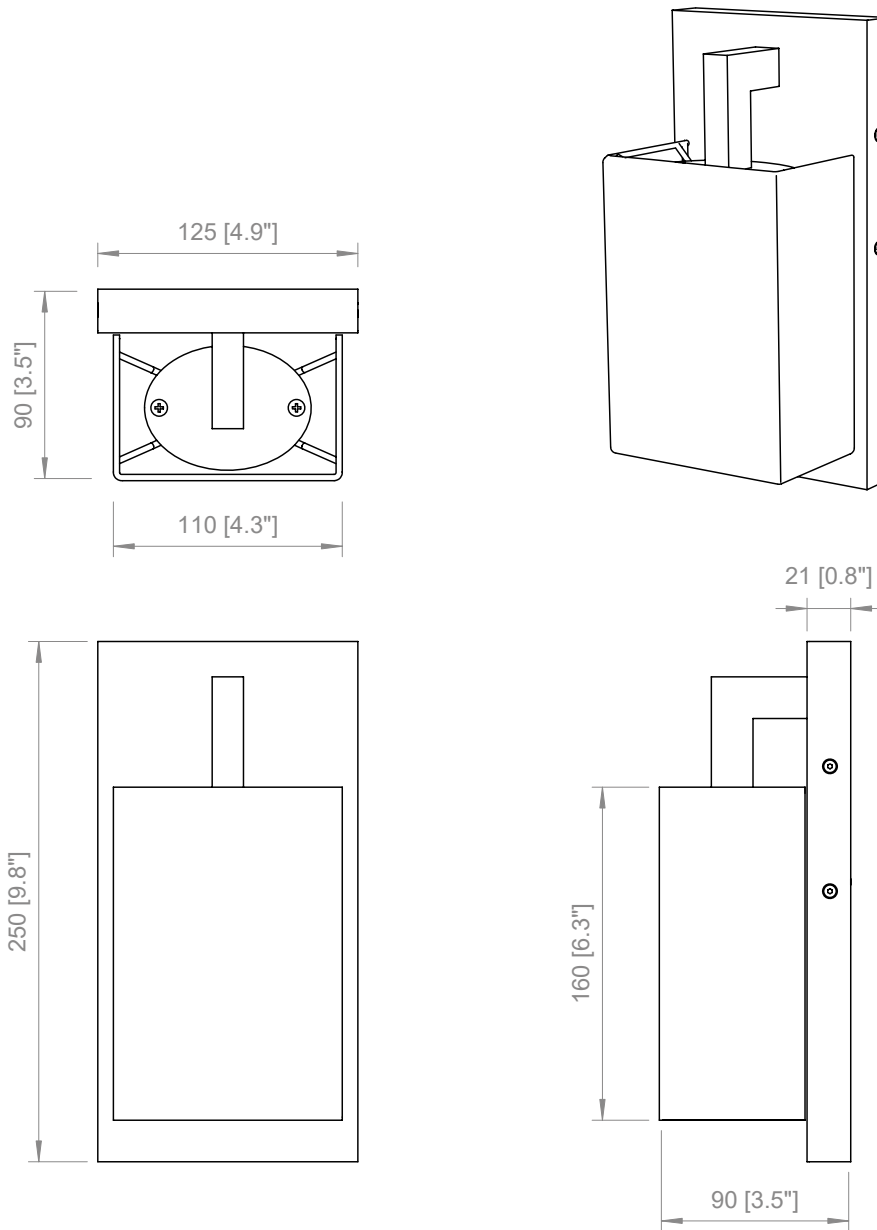

PRODOTTO / PRODUCT IMBALLI / PACKAGING
Peso-Weight

2 kg / 4.4 lbs

Box 1

L: 470 mm / 18.5"

P-W: 330 mm / 13"

H: 240 mm / 9.4"

Peso-Weight: 3 kg / 6.6 lbs

PRODOTTO / PRODUCT IMBALLI / PACKAGING

<p>Peso-Weight 1 kg / 2.2 lbs</p>	<p>Box 1 L: 400 mm / 15.8" P-W: 170 mm / 6.7" H: 170 mm / 6.7" Peso-Weight: 1.5 kg / 3.3 lbs</p>
--	---

PRODOTTO / PRODUCT IMBALLI / PACKAGING

Peso-Weight
3.5 kg / 7.7 lbs

Box 1
L: 230 mm / 9"
P: 230 mm / 9"
H: 520 mm / 20.4"
Peso-Weight: 4.5 kg / 9.9 lbs

Copyright and/or design rights subsist in this drawing. No part of this drawing may be reproduced in any material form (including photocopying or storing in any medium electronic means, whether or not intentionally and whether or not as part or a larger publication) without the express permission of the copyright owner, Contardi Lighting S.r.l.. Further and without prejudice to the above, this drawing and all information relating thereto is confidential, and shall not be communicated to a third party without the consent of Contardi lighting srl. Contardi lighting srl asserts all rights to be identified as the author of the work and otherwise.