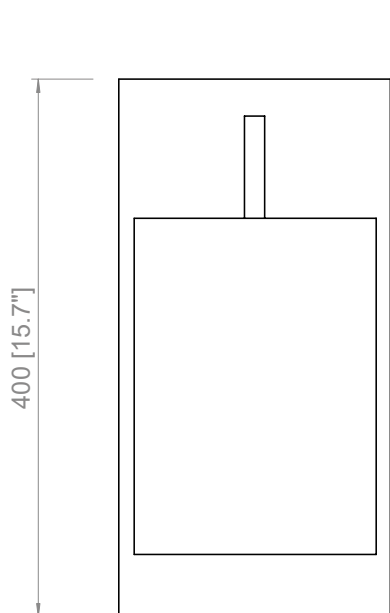

PRODOTTO / PRODUCT IMBALLI / PACKAGING
Peso-Weight

2 kg / 4.4 lbs

Box 1

L: 470 mm / 18.5"

P-W: 330 mm / 13"

H: 240 mm / 9.4"

Peso-Weight: 3 kg / 6.6 lbs

PRODOTTO / PRODUCT IMBALLI / PACKAGING

<p>Peso-Weight 1 kg / 2.2 lbs</p>	<p>Box 1 L: 400 mm / 15.8" P-W: 170 mm / 6.7" H: 170 mm / 6.7" Peso-Weight: 1.5 kg / 3.3 lbs</p>
--	---

PRODOTTO / PRODUCT IMBALLI / PACKAGING

Peso-Weight
3.5 kg / 7.7 lbs

Box 1
L: 230 mm / 9"
P: 230 mm / 9"
H: 520 mm / 20.4"
Peso-Weight: 4.5 kg / 9.9 lbs

Copyright and/or design rights subsist in this drawing. No part of this drawing may be reproduced in any material form (including photocopying or storing in any medium electronic means, whether or not intentionally and whether or not as part or a larger publication) without the express permission of the copyright owner, Contardi Lighting S.r.l.. Further and without prejudice to the above, this drawing and all information relating thereto is confidential, and shall not be communicated to a third party without the consent of Contardi lighting srl. Contardi lighting srl asserts all rights to be identified as the author of the work and otherwise.