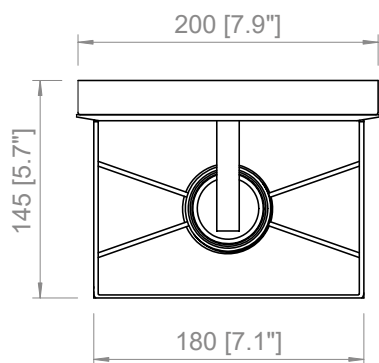

PRODOTTO / PRODUCT IMBALLI / PACKAGING
Peso-Weight

2 kg / 4.4 lbs

Box 1

L: 470 mm / 18.5"

P-W: 330 mm / 13"

H: 240 mm / 9.4"

Peso-Weight: 3 kg / 6.6 lbs

PRODOTTO / PRODUCT IMBALLI / PACKAGING

<p>Peso-Weight 1 kg / 2.2 lbs</p>	<p>Box 1 L: 400 mm / 15.8" P-W: 170 mm / 6.7" H: 170 mm / 6.7" Peso-Weight: 1.5 kg / 3.3 lbs</p>
--	---

PRODOTTO / PRODUCT IMBALLI / PACKAGING

Peso-Weight
3.5 kg / 7.7 lbs

Box 1
L: 230 mm / 9"
P: 230 mm / 9"
H: 520 mm / 20.4"
Peso-Weight: 4.5 kg / 9.9 lbs

Copyright and/or design rights subsist in this drawing. No part of this drawing may be reproduced in any material form (including photocopying or storing in any medium electronic means, whether or not intentionally and whether or not as part or a larger publication) without the express permission of the copyright owner, Contardi Lighting S.r.l.. Further and without prejudice to the above, this drawing and all information relating thereto is confidential, and shall not be communicated to a third party without the consent of Contardi lighting srl. Contardi lighting srl asserts all rights to be identified as the author of the work and otherwise.