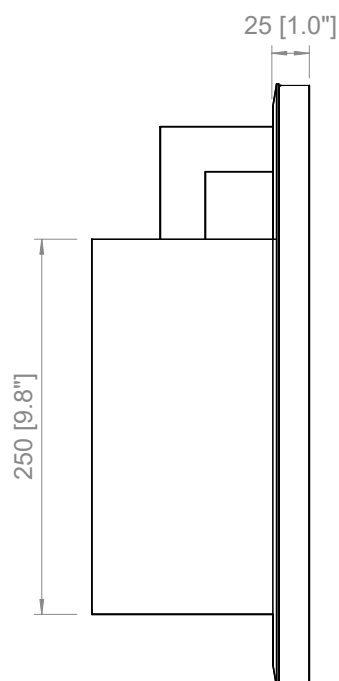

PRODOTTO / PRODUCT IMBALLI / PACKAGING
Peso-Weight

2 kg / 4.4 lbs

Box 1

L: 470 mm / 18.5"

P-W: 330 mm / 13"

H: 240 mm / 9.4"

Peso-Weight: 3 kg / 6.6 lbs

PRODOTTO / PRODUCT IMBALLI / PACKAGING

<p>Peso-Weight 1 kg / 2.2 lbs</p>	<p>Box 1 L: 400 mm / 15.8" P-W: 170 mm / 6.7" H: 170 mm / 6.7" Peso-Weight: 1.5 kg / 3.3 lbs</p>
--	---

PRODOTTO / PRODUCT IMBALLI / PACKAGING

Peso-Weight
3.5 kg / 7.7 lbs

Box 1
L: 230 mm / 9"
P: 230 mm / 9"
H: 520 mm / 20.4"
Peso-Weight: 4.5 kg / 9.9 lbs

Copyright and/or design rights subsist in this drawing. No part of this drawing may be reproduced in any material form (including photocopying or storing in any medium electronic means, whether or not intentionally and whether or not as part or a larger publication) without the express permission of the copyright owner, Contardi Lighting S.r.l.. Further and without prejudice to the above, this drawing and all information relating thereto is confidential, and shall not be communicated to a third party without the consent of Contardi lighting srl. Contardi lighting srl asserts all rights to be identified as the author of the work and otherwise.