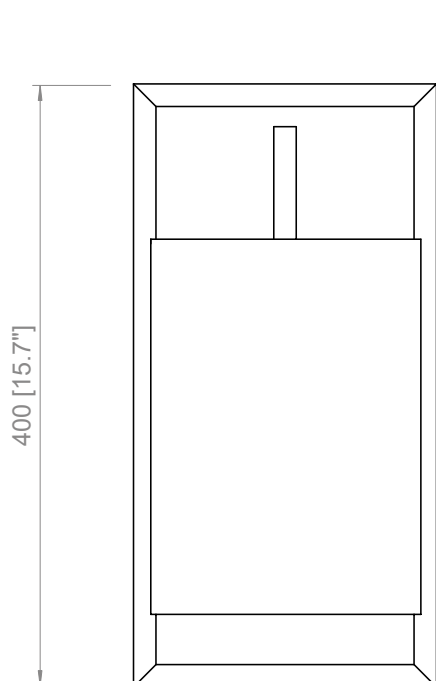

PRODOTTO / PRODUCT IMBALLI / PACKAGING
Peso-Weight

2 kg / 4.4 lbs

Box 1

L: 470 mm / 18.5"

P-W: 330 mm / 13"

H: 240 mm / 9.4"

Peso-Weight: 3 kg / 6.6 lbs

PRODOTTO / PRODUCT IMBALLI / PACKAGING

<p>Peso-Weight 1 kg / 2.2 lbs</p>	<p>Box 1 L: 400 mm / 15.8" P-W: 170 mm / 6.7" H: 170 mm / 6.7" Peso-Weight: 1.5 kg / 3.3 lbs</p>
--	---

PRODOTTO / PRODUCT IMBALLI / PACKAGING

Peso-Weight
3.5 kg / 7.7 lbs

Box 1
L: 230 mm / 9"
P: 230 mm / 9"
H: 520 mm / 20.4"
Peso-Weight: 4.5 kg / 9.9 lbs

Copyright and/or design rights subsist in this drawing. No part of this drawing may be reproduced in any material form (including photocopying or storing in any medium electronic means, whether or not intentionally and whether or not as part or a larger publication) without the express permission of the copyright owner, Contardi Lighting S.r.l.. Further and without prejudice to the above, this drawing and all information relating thereto is confidential, and shall not be communicated to a third party without the consent of Contardi lighting srl. Contardi lighting srl asserts all rights to be identified as the author of the work and otherwise.