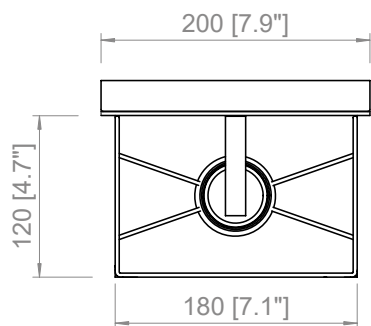

PRODOTTO / PRODUCT IMBALLI / PACKAGING
Peso-Weight

2 kg / 4.4 lbs

Box 1

L: 470 mm / 18.5"

P-W: 330 mm / 13"

H: 240 mm / 9.4"

Peso-Weight: 3 kg / 6.6 lbs

PRODOTTO / PRODUCT IMBALLI / PACKAGING

<p>Peso-Weight 1 kg / 2.2 lbs</p>	<p>Box 1 L: 400 mm / 15.8" P-W: 170 mm / 6.7" H: 170 mm / 6.7" Peso-Weight: 1.5 kg / 3.3 lbs</p>
--	---

PRODOTTO / PRODUCT IMBALLI / PACKAGING

Peso-Weight
3.5 kg / 7.7 lbs

Box 1
L: 230 mm / 9"
P: 230 mm / 9"
H: 520 mm / 20.4"
Peso-Weight: 4.5 kg / 9.9 lbs

Copyright and/or design rights subsist in this drawing. No part of this drawing may be reproduced in any material form (including photocopying or storing in any medium electronic means, whether or not intentionally and whether or not as part or a larger publication) without the express permission of the copyright owner, Contardi Lighting S.r.l.. Further and without prejudice to the above, this drawing and all information relating thereto is confidential, and shall not be communicated to a third party without the consent of Contardi lighting srl. Contardi lighting srl asserts all rights to be identified as the author of the work and otherwise.