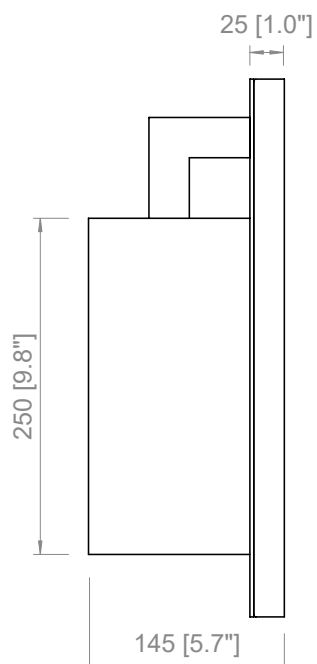

PRODOTTO / PRODUCT IMBALLI / PACKAGING
Peso-Weight

2 kg / 4.4 lbs

Box 1

L: 470 mm / 18.5"

P-W: 330 mm / 13"

H: 240 mm / 9.4"

Peso-Weight: 3 kg / 6.6 lbs

PRODOTTO / PRODUCT IMBALLI / PACKAGING

<p>Peso-Weight 1 kg / 2.2 lbs</p>	<p>Box 1 L: 400 mm / 15.8" P-W: 170 mm / 6.7" H: 170 mm / 6.7" Peso-Weight: 1.5 kg / 3.3 lbs</p>
--	---

PRODOTTO / PRODUCT IMBALLI / PACKAGING

Peso-Weight
3.5 kg / 7.7 lbs

Box 1
L: 230 mm / 9"
P: 230 mm / 9"
H: 520 mm / 20.4"
Peso-Weight: 4.5 kg / 9.9 lbs

Copyright and/or design rights subsist in this drawing. No part of this drawing may be reproduced in any material form (including photocopying or storing in any medium electronic means, whether or not intentionally and whether or not as part or a larger publication) without the express permission of the copyright owner, Contardi Lighting S.r.l.. Further and without prejudice to the above, this drawing and all information relating thereto is confidential, and shall not be communicated to a third party without the consent of Contardi lighting srl. Contardi lighting srl asserts all rights to be identified as the author of the work and otherwise.