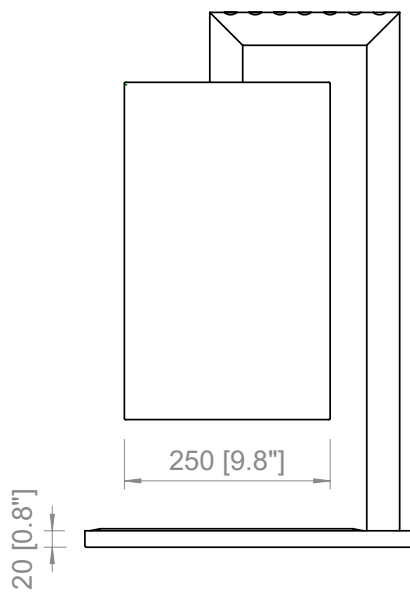

COCO DELUXE
1 x 10W E26
LED light bulb
IP20

PRODOTTO / PRODUCT IMBALLI / PACKAGING

Peso-Weight 10 kg / 22 lbs	Box 1 L: 560 mm / 22" P-W: 270 mm / 10.6" H: 800 mm / 31.5" Peso-Weight: 11 kg / 24.2 lbs
--------------------------------------	--

PRODOTTO / PRODUCT IMBALLI / PACKAGING

Peso-Weight

7.5 kg / 16.5 lbs

Box 1

L: 740 mm / 29.1"

P-W: 490 mm / 19.2"

H: 310 mm / 12.2"

Peso-Weight: 8.5 kg / 18.7"

PRODOTTO / PRODUCT **IMBALLI / PACKAGING**

Peso-Weight
2 kg / 4.4 lbs

Box 1
L: 470 mm / 18.5"
P-W: 330 mm / 13"
H: 240 mm / 9.4"
Peso-Weight: 3 kg / 6.6 lbs

PRODOTTO / PRODUCT **IMBALLI / PACKAGING**

Peso-Weight
3 kg / 6.6 lbs

Box 1
L: 300 mm / 11.8"
P-W: 220 mm / 8.6"
H: 520 mm / 20.4"
Peso-Weight: 4 kg / 8.8 lbs

Copyright and/or design rights subsist in this drawing. No part of this drawing may be reproduced in any material form (including photocopying or storing in any medium electronic means, whether or not intentionally and whether or not as part or a larger publication) without the express permission of the copyright owner, Contardi Lighting S.r.l.. Further and without prejudice to the above, this drawing and all information relating thereto is confidential, and shall not be communicated to a third party without the consent of Contardi lighting srl. Contardi lighting srl asserts all rights to be identified as the author of the work and otherwise.