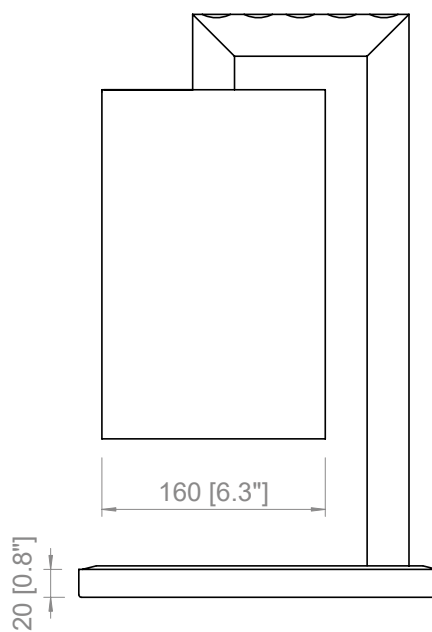

COCO DELUXE
1 x 10W E26
LED light bulb
IP20

PRODOTTO / PRODUCT IMBALLI / PACKAGING

Peso-Weight 10 kg / 22 lbs	Box 1 L: 560 mm / 22" P-W: 270 mm / 10.6" H: 800 mm / 31.5" Peso-Weight: 11 kg / 24.2 lbs
--------------------------------------	--

PRODOTTO / PRODUCT IMBALLI / PACKAGING

Peso-Weight

7.5 kg / 16.5 lbs

Box 1

L: 740 mm / 29.1"

P-W: 490 mm / 19.2"

H: 310 mm / 12.2"

Peso-Weight: 8.5 kg / 18.7"

PRODOTTO / PRODUCT **IMBALLI / PACKAGING**

Peso-Weight
2 kg / 4.4 lbs

Box 1
L: 470 mm / 18.5"
P-W: 330 mm / 13"
H: 240 mm / 9.4"
Peso-Weight: 3 kg / 6.6 lbs

PRODOTTO / PRODUCT **IMBALLI / PACKAGING**

Peso-Weight
3 kg / 6.6 lbs

Box 1
L: 300 mm / 11.8"
P-W: 220 mm / 8.6"
H: 520 mm / 20.4"
Peso-Weight: 4 kg / 8.8 lbs

Copyright and/or design rights subsist in this drawing. No part of this drawing may be reproduced in any material form (including photocopying or storing in any medium electronic means, whether or not intentionally and whether or not as part or a larger publication) without the express permission of the copyright owner, Contardi Lighting S.r.l.. Further and without prejudice to the above, this drawing and all information relating thereto is confidential, and shall not be communicated to a third party without the consent of Contardi lighting srl. Contardi lighting srl asserts all rights to be identified as the author of the work and otherwise.