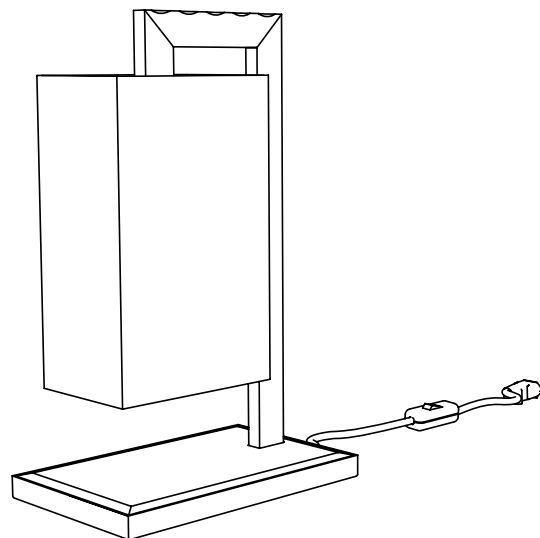

PRODOTTO / PRODUCT   **IMBALLI / PACKAGING**

Peso-Weight
3 kg / 6.6 lbs

Box 1
L: 300 mm / 11.8"
P-W: 220 mm / 8.6"
H: 520 mm / 20.4"
Peso-Weight: 4 kg / 8.8 lbs