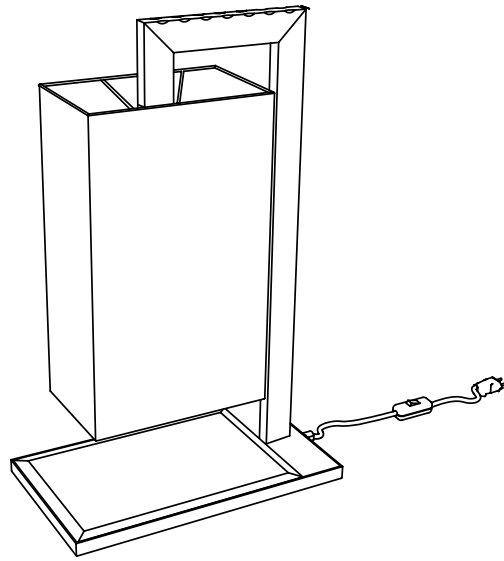

FONTE LUMINOSA / LIGHT SOURCE**220-240V**

E27 LED

COCO MEGA
1 x 14W E27
Lampadina LED
LED light bulb
IP20

COCO DELUXE
1 x 10W E27
Lampadina LED
LED light bulb
IP20

Coco mega & deluxe ta

110V

E26 LED

COCO MEGA
1 x 14W E26
LED light bulb
IP20

COCO DELUXE
1 x 10W E26
LED light bulb
IP20

PRODOTTO / PRODUCT IMBALLI / PACKAGING

Peso-Weight 10 kg / 22 lbs	Box 1 L: 560 mm / 22" P-W: 270 mm / 10.6" H: 800 mm / 31.5" Peso-Weight: 11 kg / 24.2 lbs
--------------------------------------	--