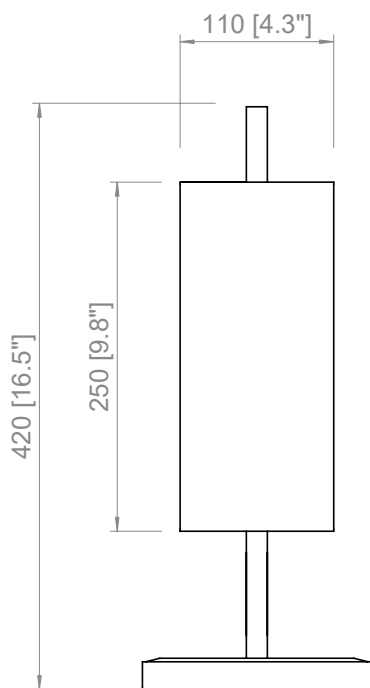

COCO DELUXE
1 x 10W E26
LED light bulb
IP20

PRODOTTO / PRODUCT IMBALLI / PACKAGING

Peso-Weight 10 kg / 22 lbs	Box 1 L: 560 mm / 22" P-W: 270 mm / 10.6" H: 800 mm / 31.5" Peso-Weight: 11 kg / 24.2 lbs
--------------------------------------	--

PRODOTTO / PRODUCT IMBALLI / PACKAGING

Peso-Weight

7.5 kg / 16.5 lbs

Box 1

L: 740 mm / 29.1"

P-W: 490 mm / 19.2"

H: 310 mm / 12.2"

Peso-Weight: 8.5 kg / 18.7"

PRODOTTO / PRODUCT **IMBALLI / PACKAGING**

Peso-Weight
2 kg / 4.4 lbs

Box 1
L: 470 mm / 18.5"
P-W: 330 mm / 13"
H: 240 mm / 9.4"
Peso-Weight: 3 kg / 6.6 lbs

PRODOTTO / PRODUCT **IMBALLI / PACKAGING**

Peso-Weight
3 kg / 6.6 lbs

Box 1
L: 300 mm / 11.8"
P-W: 220 mm / 8.6"
H: 520 mm / 20.4"
Peso-Weight: 4 kg / 8.8 lbs

Copyright and/or design rights subsist in this drawing. No part of this drawing may be reproduced in any material form (including photocopying or storing in any medium electronic means, whether or not intentionally and whether or not as part or a larger publication) without the express permission of the copyright owner, Contardi Lighting S.r.l.. Further and without prejudice to the above, this drawing and all information relating thereto is confidential, and shall not be communicated to a third party without the consent of Contardi lighting srl. Contardi lighting srl asserts all rights to be identified as the author of the work and otherwise.