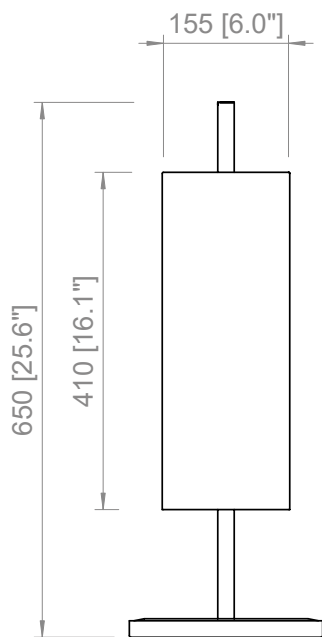

COCO DELUXE
1 x 10W E26
LED light bulb
IP20

PRODOTTO / PRODUCT IMBALLI / PACKAGING

Peso-Weight 10 kg / 22 lbs	Box 1 L: 560 mm / 22" P-W: 270 mm / 10.6" H: 800 mm / 31.5" Peso-Weight: 11 kg / 24.2 lbs
--------------------------------------	--

PRODOTTO / PRODUCT IMBALLI / PACKAGING

Peso-Weight

7.5 kg / 16.5 lbs

Box 1

L: 740 mm / 29.1"

P-W: 490 mm / 19.2"

H: 310 mm / 12.2"

Peso-Weight: 8.5 kg / 18.7"

PRODOTTO / PRODUCT **IMBALLI / PACKAGING**

Peso-Weight
2 kg / 4.4 lbs

Box 1
L: 470 mm / 18.5"
P-W: 330 mm / 13"
H: 240 mm / 9.4"
Peso-Weight: 3 kg / 6.6 lbs

PRODOTTO / PRODUCT **IMBALLI / PACKAGING**

Peso-Weight
3 kg / 6.6 lbs

Box 1
L: 300 mm / 11.8"
P-W: 220 mm / 8.6"
H: 520 mm / 20.4"
Peso-Weight: 4 kg / 8.8 lbs

Copyright and/or design rights subsist in this drawing. No part of this drawing may be reproduced in any material form (including photocopying or storing in any medium electronic means, whether or not intentionally and whether or not as part or a larger publication) without the express permission of the copyright owner, Contardi Lighting S.r.l.. Further and without prejudice to the above, this drawing and all information relating thereto is confidential, and shall not be communicated to a third party without the consent of Contardi lighting srl. Contardi lighting srl asserts all rights to be identified as the author of the work and otherwise.