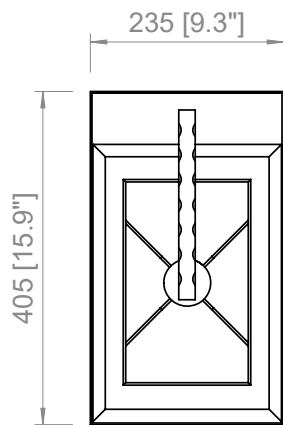

COCO DELUXE
1 x 10W E26
LED light bulb
IP20

PRODOTTO / PRODUCT IMBALLI / PACKAGING

Peso-Weight 10 kg / 22 lbs	Box 1 L: 560 mm / 22" P-W: 270 mm / 10.6" H: 800 mm / 31.5" Peso-Weight: 11 kg / 24.2 lbs
--------------------------------------	--

PRODOTTO / PRODUCT IMBALLI / PACKAGING

Peso-Weight

7.5 kg / 16.5 lbs

Box 1

L: 740 mm / 29.1"

P-W: 490 mm / 19.2"

H: 310 mm / 12.2"

Peso-Weight: 8.5 kg / 18.7"

PRODOTTO / PRODUCT **IMBALLI / PACKAGING**

Peso-Weight
2 kg / 4.4 lbs

Box 1
L: 470 mm / 18.5"
P-W: 330 mm / 13"
H: 240 mm / 9.4"
Peso-Weight: 3 kg / 6.6 lbs

PRODOTTO / PRODUCT **IMBALLI / PACKAGING**

Peso-Weight
3 kg / 6.6 lbs

Box 1
L: 300 mm / 11.8"
P-W: 220 mm / 8.6"
H: 520 mm / 20.4"
Peso-Weight: 4 kg / 8.8 lbs

Copyright and/or design rights subsist in this drawing. No part of this drawing may be reproduced in any material form (including photocopying or storing in any medium electronic means, whether or not intentionally and whether or not as part or a larger publication) without the express permission of the copyright owner, Contardi Lighting S.r.l.. Further and without prejudice to the above, this drawing and all information relating thereto is confidential, and shall not be communicated to a third party without the consent of Contardi lighting srl. Contardi lighting srl asserts all rights to be identified as the author of the work and otherwise.