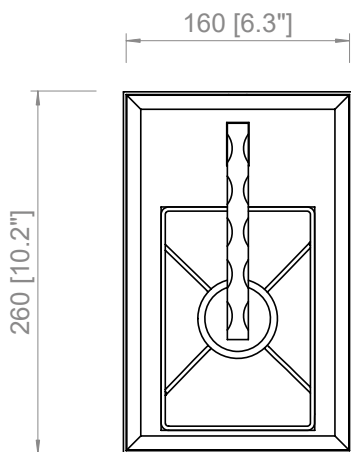

COCO DELUXE
1 x 10W E26
LED light bulb
IP20

PRODOTTO / PRODUCT IMBALLI / PACKAGING

Peso-Weight 10 kg / 22 lbs	Box 1 L: 560 mm / 22" P-W: 270 mm / 10.6" H: 800 mm / 31.5" Peso-Weight: 11 kg / 24.2 lbs
--------------------------------------	--

PRODOTTO / PRODUCT IMBALLI / PACKAGING

Peso-Weight

7.5 kg / 16.5 lbs

Box 1

L: 740 mm / 29.1"

P-W: 490 mm / 19.2"

H: 310 mm / 12.2"

Peso-Weight: 8.5 kg / 18.7"

PRODOTTO / PRODUCT **IMBALLI / PACKAGING**

Peso-Weight
2 kg / 4.4 lbs

Box 1
L: 470 mm / 18.5"
P-W: 330 mm / 13"
H: 240 mm / 9.4"
Peso-Weight: 3 kg / 6.6 lbs

PRODOTTO / PRODUCT **IMBALLI / PACKAGING**

Peso-Weight
3 kg / 6.6 lbs

Box 1
L: 300 mm / 11.8"
P-W: 220 mm / 8.6"
H: 520 mm / 20.4"
Peso-Weight: 4 kg / 8.8 lbs

Copyright and/or design rights subsist in this drawing. No part of this drawing may be reproduced in any material form (including photocopying or storing in any medium electronic means, whether or not intentionally and whether or not as part or a larger publication) without the express permission of the copyright owner, Contardi Lighting S.r.l.. Further and without prejudice to the above, this drawing and all information relating thereto is confidential, and shall not be communicated to a third party without the consent of Contardi lighting srl. Contardi lighting srl asserts all rights to be identified as the author of the work and otherwise.