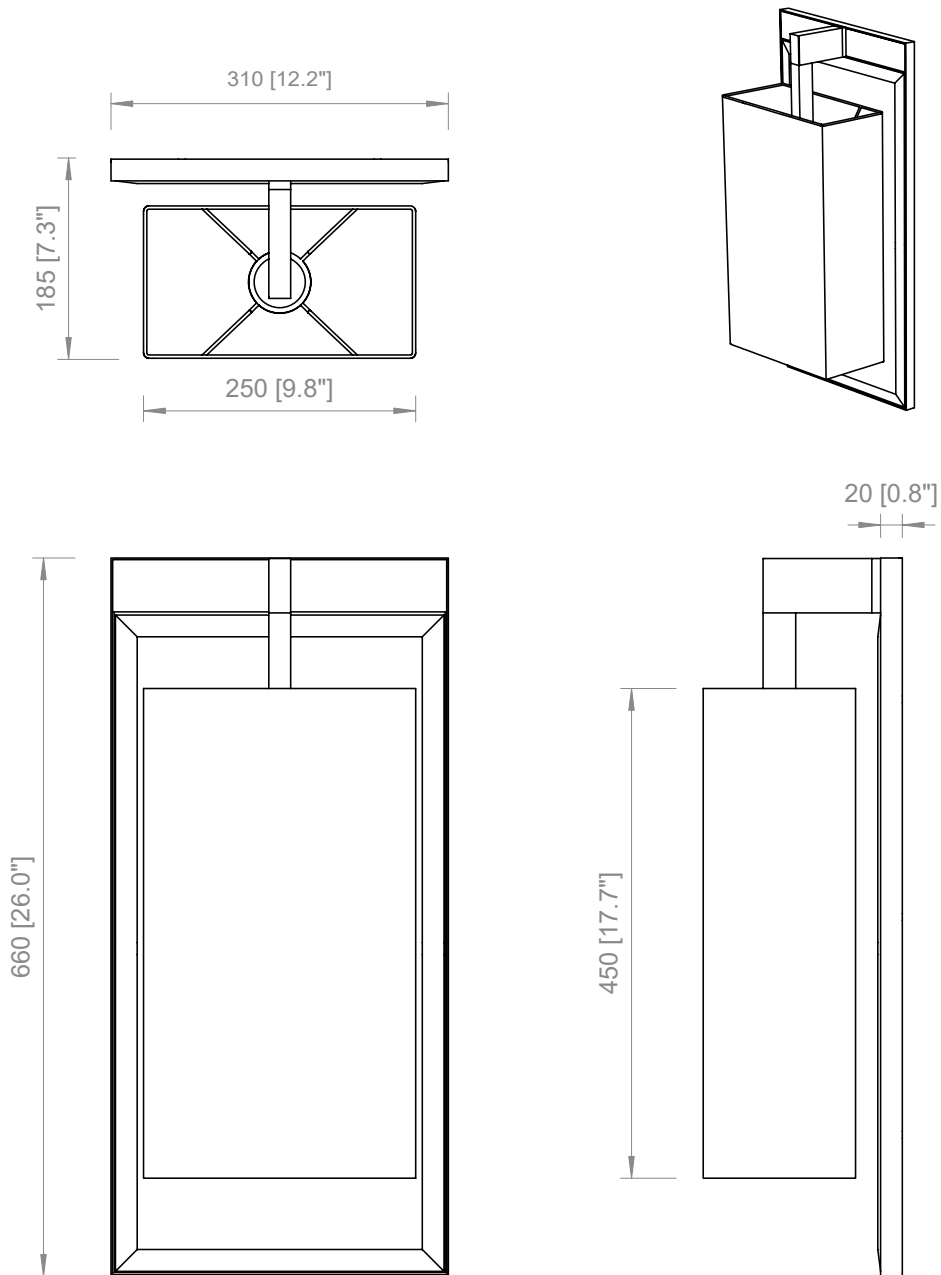

COCO DELUXE
1 x 10W E26
LED light bulb
IP20

PRODOTTO / PRODUCT IMBALLI / PACKAGING

Peso-Weight 10 kg / 22 lbs	Box 1 L: 560 mm / 22" P-W: 270 mm / 10.6" H: 800 mm / 31.5" Peso-Weight: 11 kg / 24.2 lbs
--------------------------------------	--

PRODOTTO / PRODUCT IMBALLI / PACKAGING

Peso-Weight

7.5 kg / 16.5 lbs

Box 1

L: 740 mm / 29.1"

P-W: 490 mm / 19.2"

H: 310 mm / 12.2"

Peso-Weight: 8.5 kg / 18.7"

PRODOTTO / PRODUCT **IMBALLI / PACKAGING**

Peso-Weight
2 kg / 4.4 lbs

Box 1
L: 470 mm / 18.5"
P-W: 330 mm / 13"
H: 240 mm / 9.4"
Peso-Weight: 3 kg / 6.6 lbs

PRODOTTO / PRODUCT **IMBALLI / PACKAGING**

Peso-Weight
3 kg / 6.6 lbs

Box 1
L: 300 mm / 11.8"
P-W: 220 mm / 8.6"
H: 520 mm / 20.4"
Peso-Weight: 4 kg / 8.8 lbs

Copyright and/or design rights subsist in this drawing. No part of this drawing may be reproduced in any material form (including photocopying or storing in any medium electronic means, whether or not intentionally and whether or not as part or a larger publication) without the express permission of the copyright owner, Contardi Lighting S.r.l.. Further and without prejudice to the above, this drawing and all information relating thereto is confidential, and shall not be communicated to a third party without the consent of Contardi lighting srl. Contardi lighting srl asserts all rights to be identified as the author of the work and otherwise.