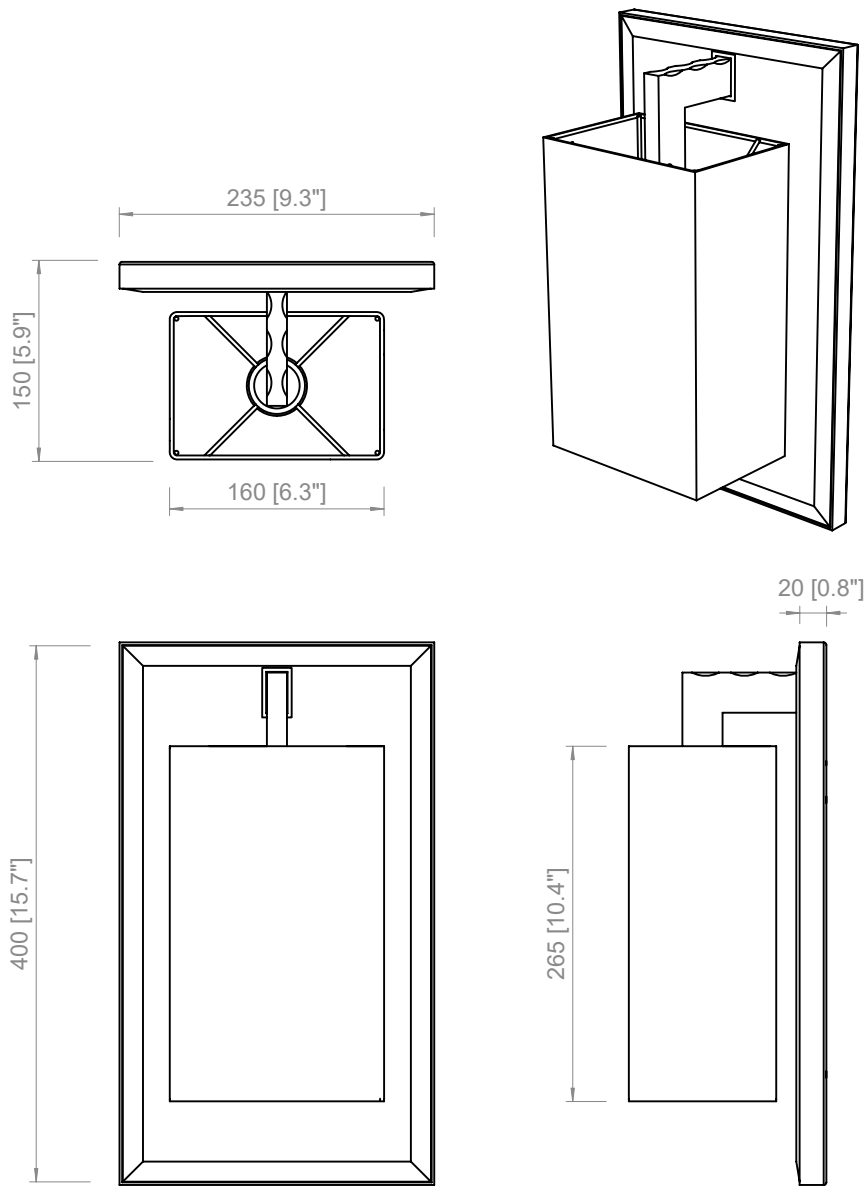

COCO DELUXE
1 x 10W E26
LED light bulb
IP20

PRODOTTO / PRODUCT IMBALLI / PACKAGING

Peso-Weight 10 kg / 22 lbs	Box 1 L: 560 mm / 22" P-W: 270 mm / 10.6" H: 800 mm / 31.5" Peso-Weight: 11 kg / 24.2 lbs
--------------------------------------	--

PRODOTTO / PRODUCT IMBALLI / PACKAGING

Peso-Weight

7.5 kg / 16.5 lbs

Box 1

L: 740 mm / 29.1"

P-W: 490 mm / 19.2"

H: 310 mm / 12.2"

Peso-Weight: 8.5 kg / 18.7"

PRODOTTO / PRODUCT **IMBALLI / PACKAGING**

Peso-Weight
2 kg / 4.4 lbs

Box 1
L: 470 mm / 18.5"
P-W: 330 mm / 13"
H: 240 mm / 9.4"
Peso-Weight: 3 kg / 6.6 lbs

PRODOTTO / PRODUCT **IMBALLI / PACKAGING**

Peso-Weight
3 kg / 6.6 lbs

Box 1
L: 300 mm / 11.8"
P-W: 220 mm / 8.6"
H: 520 mm / 20.4"
Peso-Weight: 4 kg / 8.8 lbs

Copyright and/or design rights subsist in this drawing. No part of this drawing may be reproduced in any material form (including photocopying or storing in any medium electronic means, whether or not intentionally and whether or not as part or a larger publication) without the express permission of the copyright owner, Contardi Lighting S.r.l.. Further and without prejudice to the above, this drawing and all information relating thereto is confidential, and shall not be communicated to a third party without the consent of Contardi lighting srl. Contardi lighting srl asserts all rights to be identified as the author of the work and otherwise.