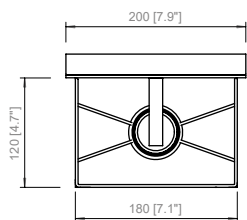

LIGHT EFFECT / EFFETTO LUMINOSO

LIGHT SOURCE | FONTE LUMINOSA

220-240V | 1 x 10W E27 LED Light bulb | Lampadina LED
110V | 1x10 W E26 LED Light bulb | Lampadina LED

DIMMING | DIMMERAZIONE

Compatible with dimmable LED bulbs
Compatibile con lampadine LED dimmerabili

CABLE | CAVO

Dark brown fabric | Tessuto marrone testa di moro
L. 300mm + 2000mm [11.8" + 78.7"]

FINISHES | FINITURE

METAL FRAME | STRUTTURA METALLICA

Brushed bronze
Bronzo spazzolato

LINEN SHADE | PARALUME IN LINO

White
Bianco

Packaging | Imballi

WALL COCONETTE	240x240xh.520mm [9.4"x9.4"xh.20.4"]
	4,5 kg [9.9 lbs]