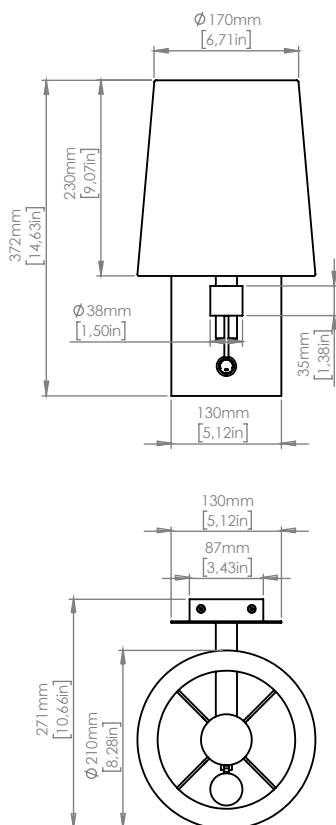

METAL FRAME | STRUTTURA METALLICA

 Brushed bronze
 Bronzo spazzolato

LINEN SHADE | PARALUME IN LINO

 White
 Bianco

Packaging | Imballi

WALL COCONETTE	240x240xh.520mm [9.4"x9.4"xh.20.4"]
	4,5 kg [9.9 lbs]

WALL LED

METAL FRAME | STRUTTURA METALLICA

 Brushed bronze
 Bronzo spazzolato

LINEN SHADE | PARALUME IN LINO

 White
 Bianco

Packaging Imballi	Box 1	Box 2
WALL LED	270x260xh.300mm [10.6"x10.2"xh.11.8"]	270x260xh.300mm [10.6"x10.2"xh.11.8"]
	1 kg [2.2 lbs]	2 kg [4.4 lbs]