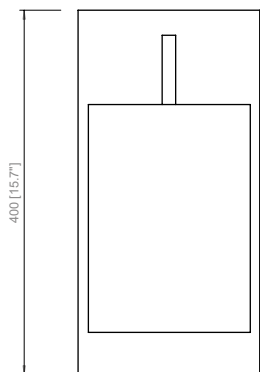

LIGHT EFFECT / EFFETTO LUMINOSO

LIGHT SOURCE | FONTE LUMINOSA

220-240V | 1 x 10W E27 LED Light bulb | Lampadina LED
110V | 1x10 W E26 LED Light bulb | Lampadina LED

DIMMING | DIMMERAZIONE

Compatible with dimmable LED bulbs
Compatibile con lampadine LED dimmerabili

CABLE | CAVO

Dark brown fabric | Tessuto marrone testa di moro
L. 300mm + 2000mm [11.8" + 78.7"]

FINISHES | FINITURE

METAL FRAME | STRUTTURA METALLICA

Brushed bronze
Bronzo spazzolato

LINEN SHADE | PARALUME IN LINO

White
Bianco

Packaging | Imballi

WALL COCONETTE	240x240xh.520mm [9.4"x9.4"xh.20.4"]
	4,5 kg [9.9 lbs]