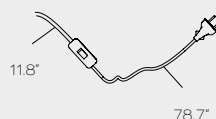

**FRONTE LUMINOSA / LIGHT SOURCE**

**E27 LED**  
Utilizzabili lampadine LED fino alla massima potenza disponibile sul mercato

*You can use LED light bulbs of the highest available wattage*

1 X E27  
Lampadine LED  
*LED light bulb*

 Treasure TA & SO

**USA / CABLE - SWITCH**

**SO**  
Black braided leather  
H: 118.1"

**TA**  
Black cable  
On-Off switch  
L: 11.8" + 78.7"

**USA / LIGHT SOURCE**

**E26 LED**  
You can use LED light bulbs of the highest available wattage