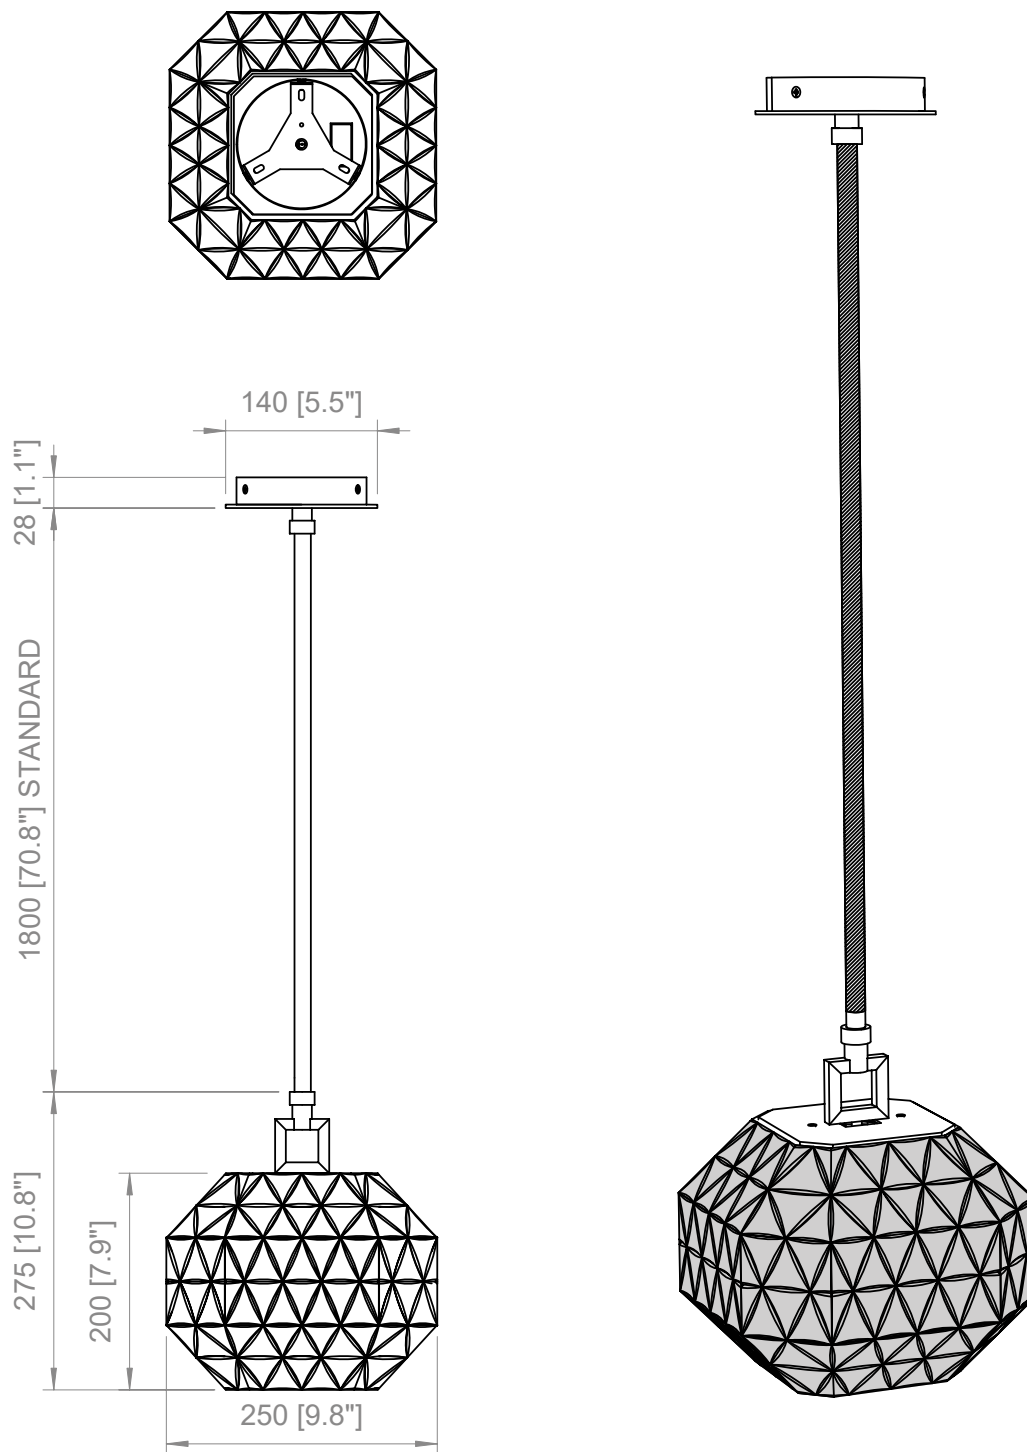

 Treasure TA & SO

**USA / CABLE - SWITCH**

**SO**  
Black braided leather  
H: 118.1"

**TA**  
Black cable  
On-Off switch  
L: 11.8" + 78.7"

**USA / LIGHT SOURCE**

**E26 LED**  
You can use LED light bulbs of the highest available wattage

1 X E26  
*LED light bulb*

PRODOTTO / PRODUCT

PESO / WEIGHT  
4 kg / 8.8 lbs

BOX 1

L: 32 cm / 12.6"  
W: 32 cm / 12.6"  
H: 33 cm / 13"

PESO / WEIGHT  
5 kg / 11 lbs

PRODOTTO / PRODUCT

PESO / WEIGHT  
6 kg / 13.2 lbs

BOX 1

L: 31 cm / 12.2"  
W: 31 cm / 12.2"  
H: 56 cm / 22"

PESO / WEIGHT  
7 kg / 15.4 lbs

Copyright and/or design rights subsist in this drawing. No part of this drawing may be reproduced in any material form (including photocopying or storing in any medium electronic means, whether or not intentionally and whether or not as part or a larger publication) without the express permission of the copyright owner, Contardi Lighting S.r.l.. Further and without prejudice to the above, this drawing and all information relating thereto is confidential, and shall not be communicated to a third party without the consent of Contardi lighting srl. Contardi lighting srl asserts all rights to be identified as the author of the work and otherwise.