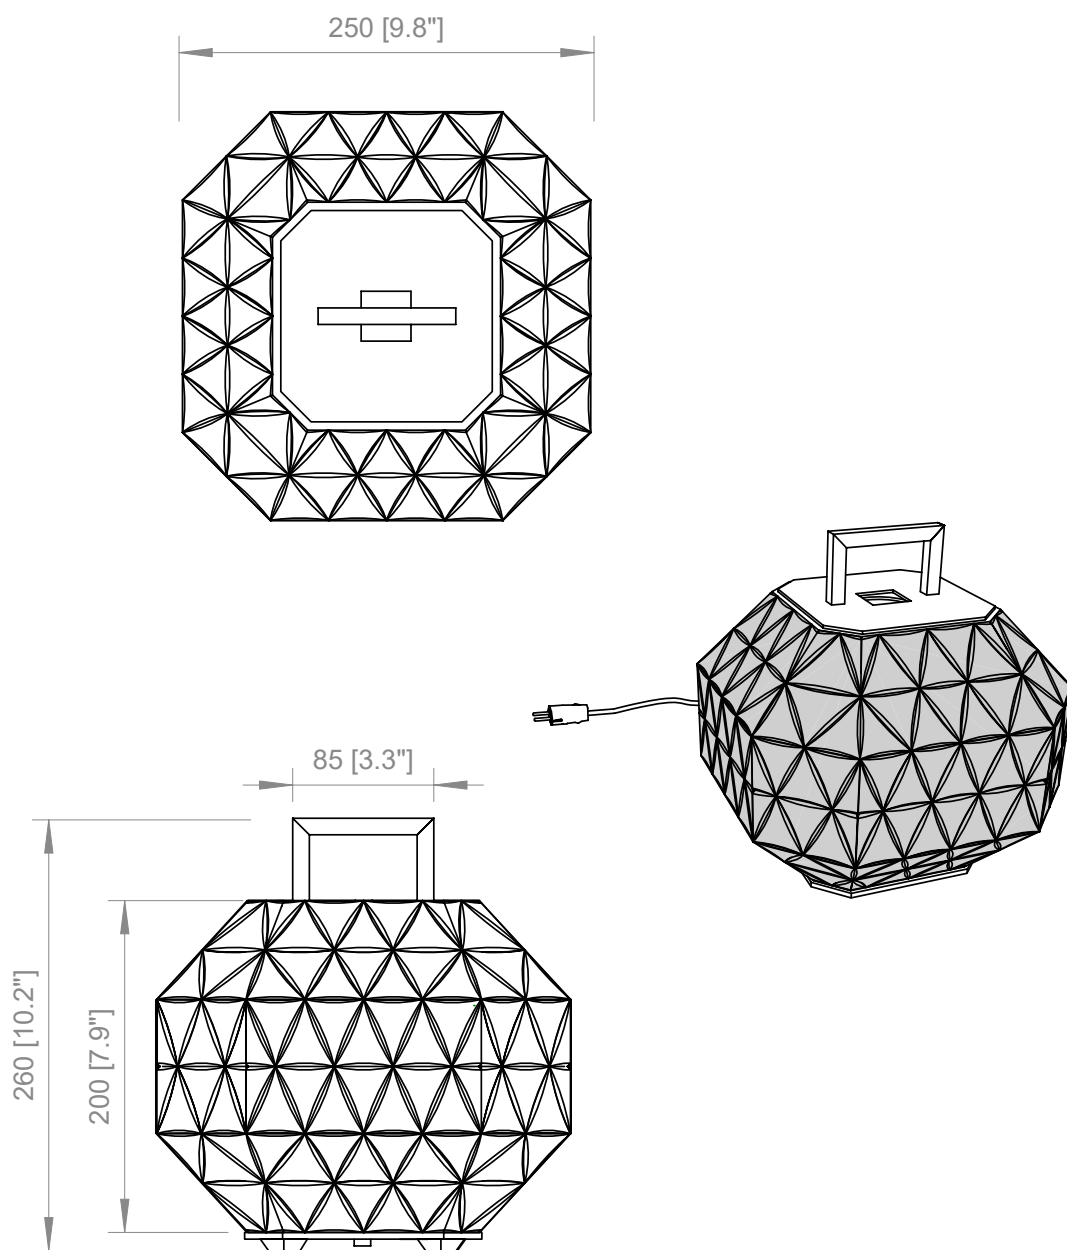

**FRONTE LUMINOSA / LIGHT SOURCE**

**E27 LED**  
Utilizzabili lampadine LED fino alla massima potenza disponibile sul mercato

*You can use LED light bulbs of the highest available wattage*

1 X E27  
Lampadine LED  
*LED light bulb*

 Treasure TA & SO

**USA / CABLE - SWITCH**

**SO**  
Black braided leather  
H: 118.1"

**TA**  
Black cable  
On-Off switch  
L: 11.8" + 78.7"

**USA / LIGHT SOURCE**

**E26 LED**  
You can use LED light bulbs of the highest available wattage

1 X E26  
*LED light bulb*

PRODOTTO / PRODUCT

PESO / WEIGHT  
4 kg / 8.8 lbs

BOX 1

L: 32 cm / 12.6"  
W: 32 cm / 12.6"  
H: 33 cm / 13"

PESO / WEIGHT  
5 kg / 11 lbs

PRODOTTO / PRODUCT

PESO / WEIGHT  
6 kg / 13.2 lbs