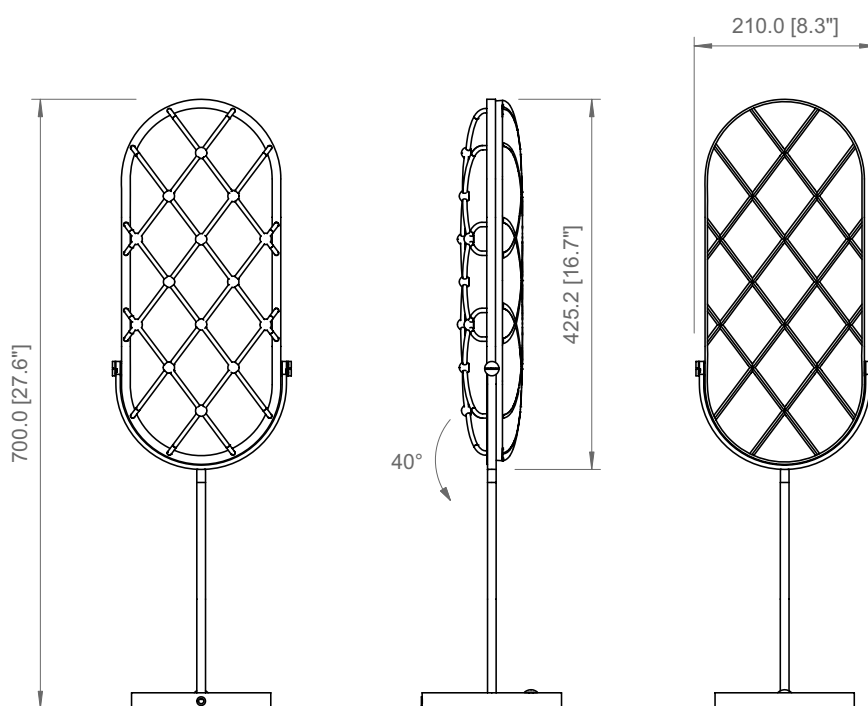

L: 200 cm  
L: 78.7"

---

**USA / CABLE - SWITCH**

Black cable  
Three step push switch on the base

L: 78.7"

---

**FRONTE LUMINOSA / LIGHT SOURCE**

 Custom LED

**DIMMABLE**

Three intensity levels  
(100 - 70 - 30%)

PRODOTTO / PRODUCT

BOX 1

PESO / WEIGHT  
4 kg / 8.8 lbs

L: 27 cm / 10.6"  
W: 22 cm / 8.7"  
H: 60 cm / 23.6"

PESO / WEIGHT  
5 kg / 11 lbs

PRODOTTO / PRODUCT

BOX 1

PESO / WEIGHT  
8 kg / 17.6 lbs

L: 27 cm / 10.6"  
W: 27 cm / 10.6"  
H: 78 cm / 30.7"

PESO / WEIGHT  
9 kg / 19.8 lbs

Copyright and/or design rights subsist in this drawing. No part of this drawing may be reproduced in any material form (including photocopying or storing in any medium electronic means, whether or not intentionally and whether or not as part or a larger publication) without the express permission of the copyright owner, Contardi Lighting S.r.l.. Further and without prejudice to the above, this drawing and all information relating thereto is confidential, and shall not be communicated to a third party without the consent of Contardi lighting srl. Contardi lighting srl asserts all rights to be identified as the author of the work and otherwise.