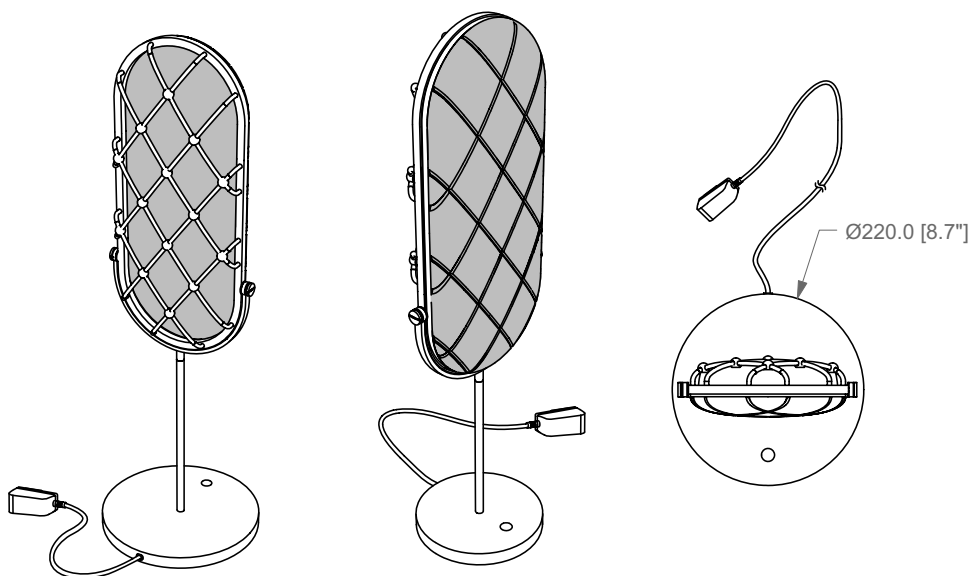

*Crystal is a table lamp, available in two sizes and finishes, whose design looks at both 1930's microphones and a slightly retro mirror. The diffuser is made of engraved crystal, whose brilliance is set off by the microleds inserted in the rear grid, in perfect correspondence with the points where the crystal incisions meet, making it a "jewel" product.*

L: 200 cm  
L: 78.7"

---

**USA / CABLE - SWITCH**

Black cable  
Three step push switch on the base

L: 78.7"

---

**FRONTE LUMINOSA / LIGHT SOURCE**

 Custom LED

**DIMMABLE**

Three intensity levels  
(100 - 70 - 30%)

PRODOTTO / PRODUCT

BOX 1

PESO / WEIGHT  
4 kg / 8.8 lbs

L: 27 cm / 10.6"  
W: 22 cm / 8.7"  
H: 60 cm / 23.6"

PESO / WEIGHT  
5 kg / 11 lbs

PRODOTTO / PRODUCT

BOX 1

PESO / WEIGHT  
8 kg / 17.6 lbs

L: 27 cm / 10.6"  
W: 27 cm / 10.6"  
H: 78 cm / 30.7"

PESO / WEIGHT  
9 kg / 19.8 lbs

Copyright and/or design rights subsist in this drawing. No part of this drawing may be reproduced in any material form (including photocopying or storing in any medium electronic means, whether or not intentionally and whether or not as part or a larger publication) without the express permission of the copyright owner, Contardi Lighting S.r.l.. Further and without prejudice to the above, this drawing and all information relating thereto is confidential, and shall not be communicated to a third party without the consent of Contardi lighting srl. Contardi lighting srl asserts all rights to be identified as the author of the work and otherwise.