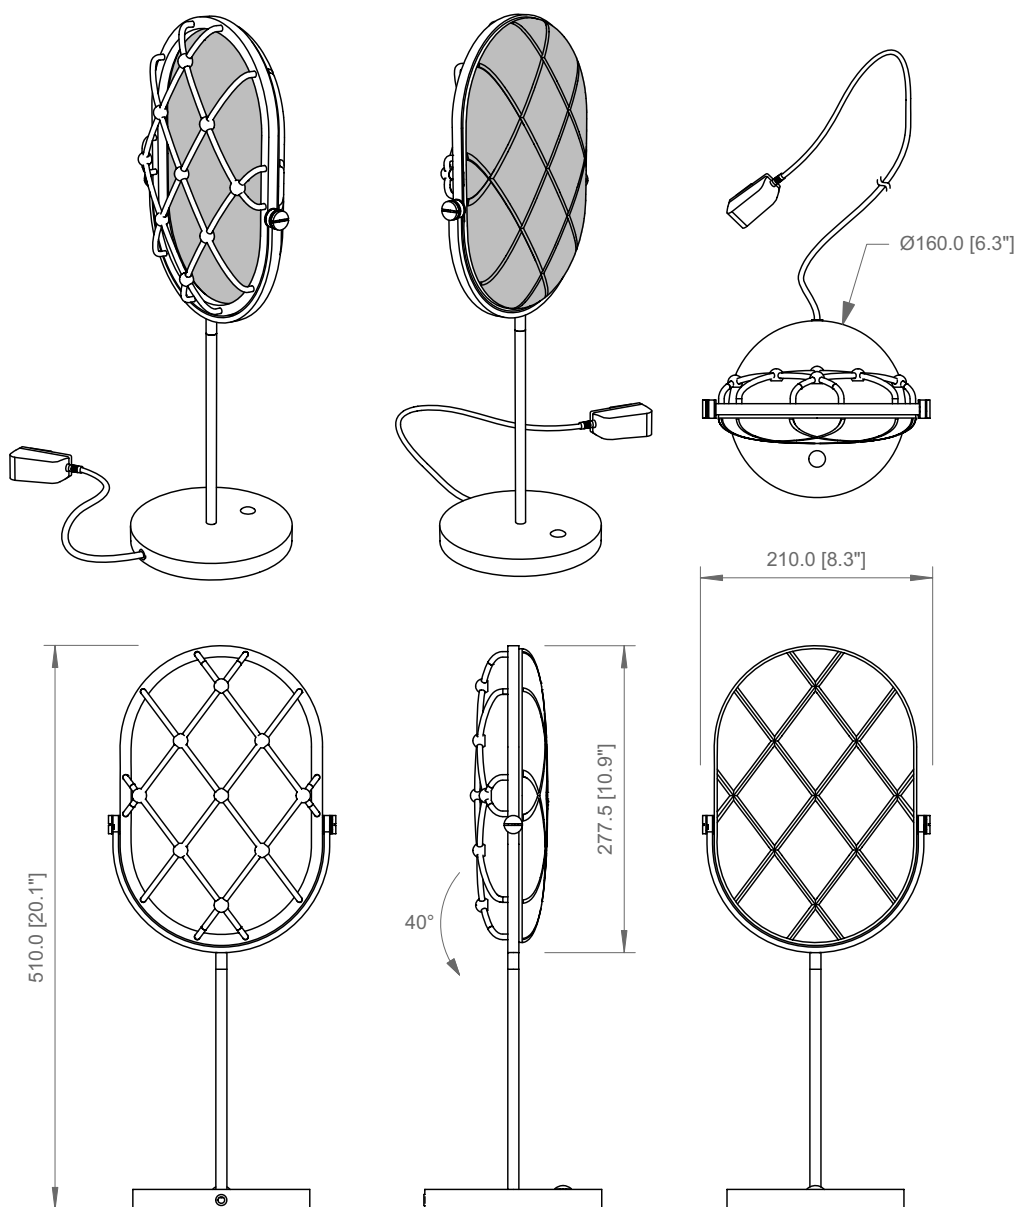

*Crystal is a table lamp, available in two sizes and finishes, whose design looks at both 1930's microphones and a slightly retro mirror. The diffuser is made of engraved crystal, whose brilliance is set off by the microleds inserted in the rear grid, in perfect correspondence with the points where the crystal incisions meet, making it a "jewel" product.*

L: 200 cm  
L: 78.7"

---

**USA / CABLE - SWITCH**

Black cable  
Three step push switch on the base

L: 78.7"

---

**FRONTE LUMINOSA / LIGHT SOURCE**

 Custom LED

 Crystal TA SMALL e TA LARGE

---

**USA / LIGHT SOURCE**

 Custom LED

**CRYSTAL TA SMALL**

9 X 3W  
Custom LED  
Lumen: 850  
3.000 K; CRI: >90

**CRYSTAL TA LARGE**

14 X 3W  
Custom LED  
Lumen: 1.300  
3.000 K; CRI: >90

**DIMMABLE**

Three intensity levels  
(100 - 70 - 30%)

PRODOTTO / PRODUCT

BOX 1

PESO / WEIGHT  
4 kg / 8.8 lbs

L: 27 cm / 10.6"  
W: 22 cm / 8.7"  
H: 60 cm / 23.6"

PESO / WEIGHT  
5 kg / 11 lbs

PRODOTTO / PRODUCT