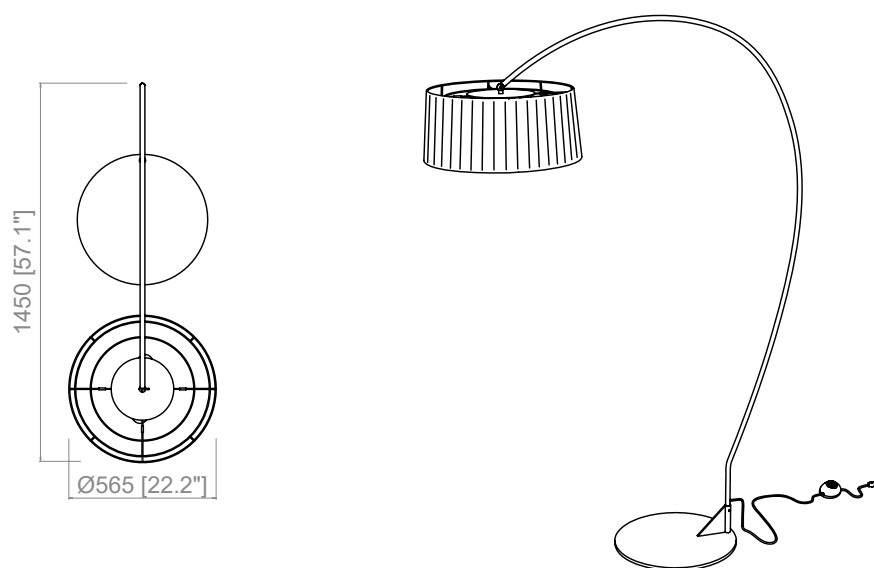

SO
H: 200 cm
H: 78.7"

USA / CABLE - SWITCH

Black cable
ARCO
Foot switch

Black fabric
FL / TA
Dimmer on cable
L: 11.8" + 78.7"
SO
H: 78.7"

FONTE LUMINOSA / LIGHT SOURCE

E27 LED
Utilizzabili lampadine LED fino
alla massima potenza disponibile
sul mercato

*You can use LED light bulbs of
the highest available wattage*

ARCO / FL / TA / SO LARGE

2 X E27
Lampadine LED
LED light bulbs

SO XL

3 X E27
Lampadine LED
LED light bulbs

Divina

E26 LED
You can use LED light bulbs of
the highest available wattage

ARCO / FL / TA / SO LARGE

2 X E26
LED light bulbs

SO XL

3 X E26
LED light bulbs

PRODOTTO / PRODUCT

PESO / WEIGHT
28,5 kg / 62.8 lbs

BOX 1

L: 101 cm / 39.7"
W: 13 cm / 5.1"
H: 236 cm / 92.9"