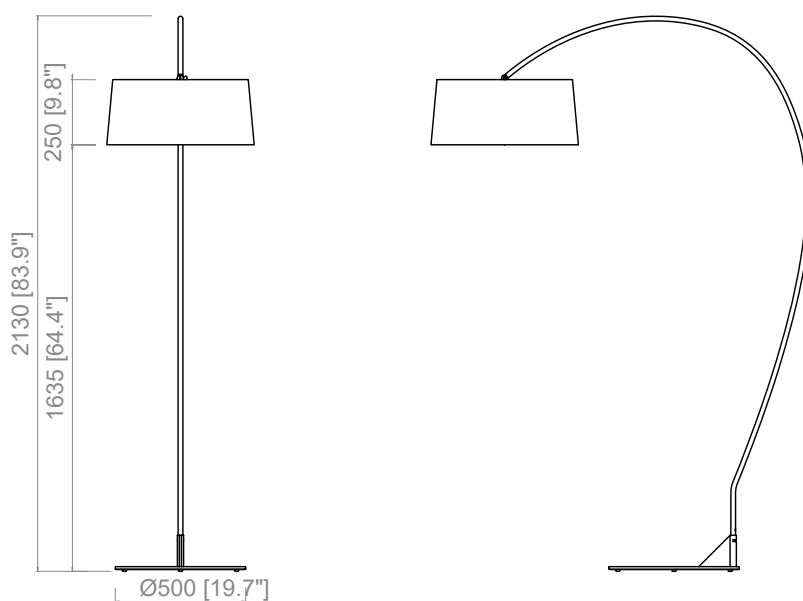

SO
H: 200 cm
H: 78.7"

USA / CABLE - SWITCH

Black cable
ARCO
Foot switch

Black fabric
FL / TA
Dimmer on cable
L: 11.8" + 78.7"
SO
H: 78.7"

FONTE LUMINOSA / LIGHT SOURCE

E27 LED
Utilizzabili lampadine LED fino
alla massima potenza disponibile
sul mercato

*You can use LED light bulbs of
the highest available wattage*

ARCO / FL / TA / SO LARGE

2 X E27
Lampadine LED
LED light bulbs

SO XL

3 X E27
Lampadine LED
LED light bulbs

Divina

E26 LED
You can use LED light bulbs of
the highest available wattage

ARCO / FL / TA / SO LARGE

2 X E26
LED light bulbs

SO XL

3 X E26
LED light bulbs

PRODOTTO / PRODUCT

PESO / WEIGHT
28,5 kg / 62.8 lbs

BOX 1

L: 101 cm / 39.7"
W: 13 cm / 5.1"
H: 236 cm / 92.9"

PESO / WEIGHT
9 kg / 19.8 lbs

BOX 2

L: 58 cm / 22.8"
W: 58 cm / 22.8"
H: 40 cm / 15.8"

PESO / WEIGHT
18,5 kg / 40.7 lbs

BOX 3

L: 58 cm / 22.8"
W: 58 cm / 22.8"
H: 37 cm / 14.5"

PESO / WEIGHT
4,5 kg / 9.9 lbs