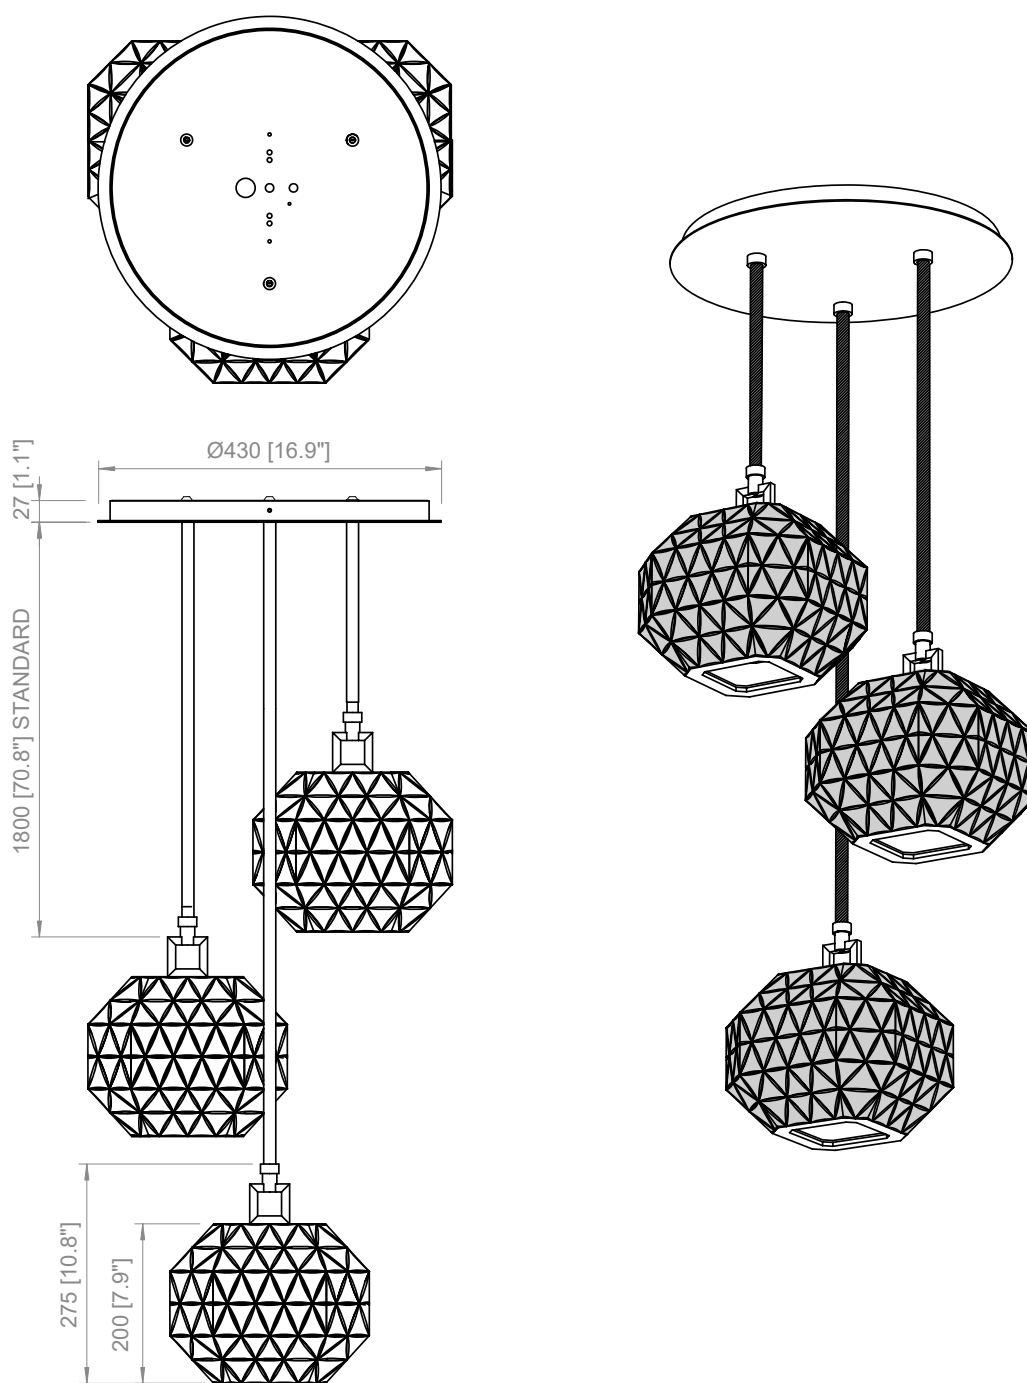

USA / CABLE - SWITCH**SO**

Black braided leather
H: 118.1"

TA

Black cable
On-Off switch
L: 11.8" + 78.7"

FRONTE LUMINOSA / LIGHT SOURCE

E27 LED
Utilizzabili lampadine LED fino alla massima potenza disponibile sul mercato

You can use LED light bulbs of the highest available wattage

1 X E27
Lampadine LED
LED light bulb

 Treasure TA & SO

E26 LED
You can use LED light bulbs of the highest available wattage

1 X E26
LED light bulb

L: 31 cm / 12.2"
W: 31 cm / 12.2"
H: 56 cm / 22"

PESO / WEIGHT
7 kg / 15.4 lbs

PRODOTTO / PRODUCT

PESO / WEIGHT
6,5 kg / 14.3 lbs

BOX 1

L: 52 cm / 20.4"
W: 52 cm / 20.4"
H: 17 cm / 6.7"

PESO / WEIGHT
7,5 kg / 16.5 lbs