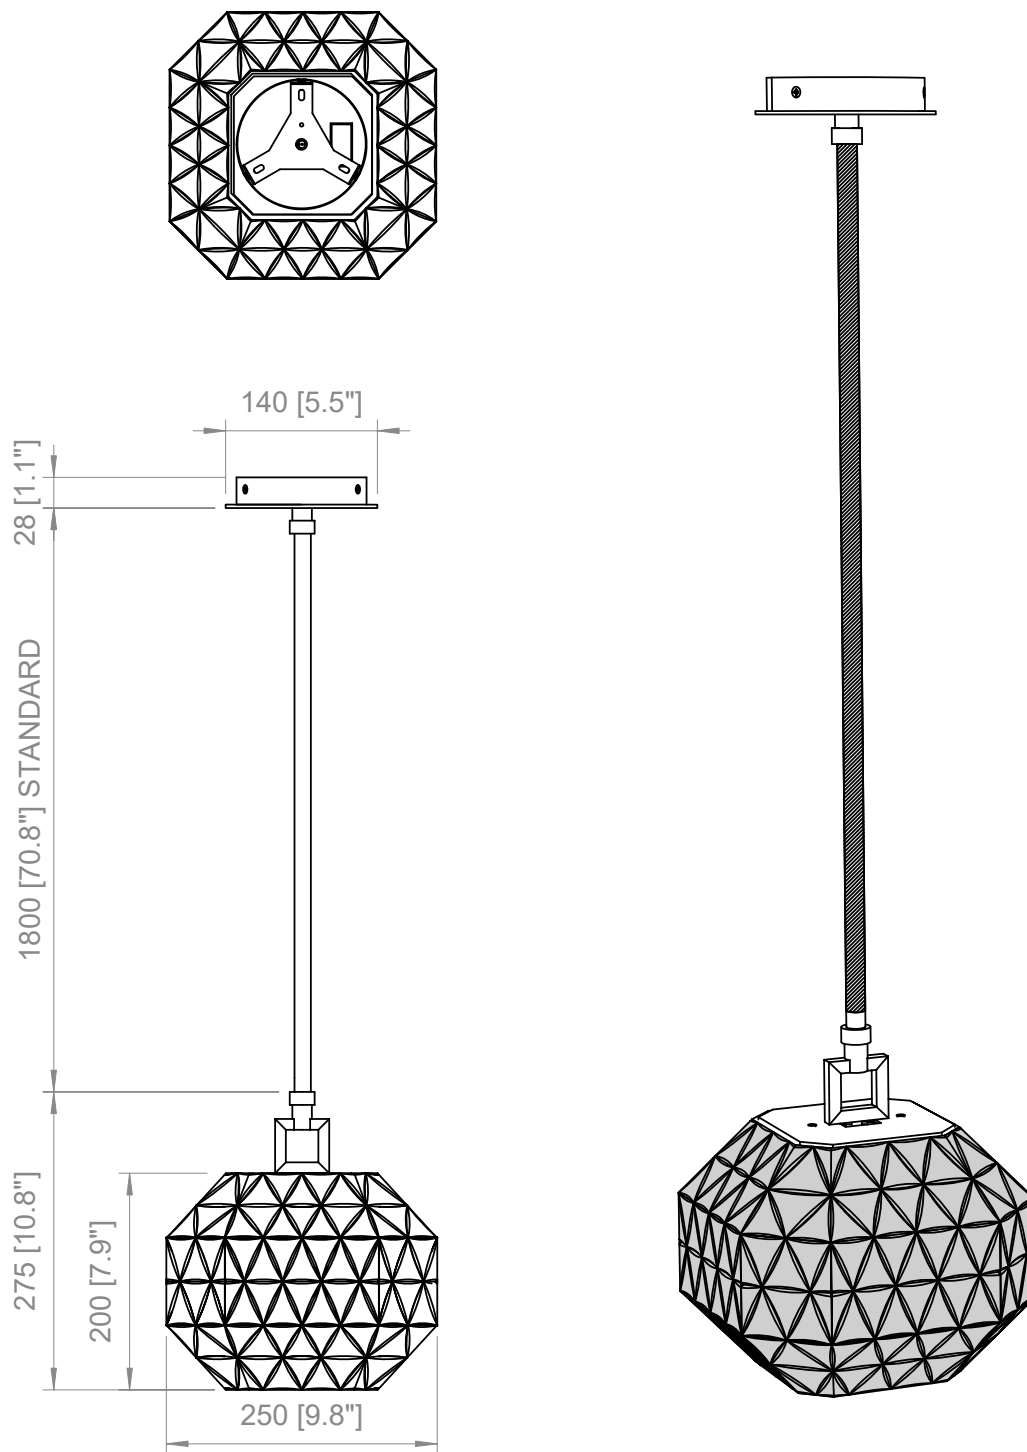

USA / CABLE - SWITCH**SO**

Black braided leather
H: 118.1"

TA

Black cable
On-Off switch
L: 11.8" + 78.7"

FRONTE LUMINOSA / LIGHT SOURCE

E27 LED
Utilizzabili lampadine LED fino alla massima potenza disponibile sul mercato

You can use LED light bulbs of the highest available wattage

1 X E27
Lampadine LED
LED light bulb

 Treasure TA & SO

E26 LED
You can use LED light bulbs of the highest available wattage

1 X E26
LED light bulb

PRODOTTO / PRODUCT

PESO / WEIGHT
4 kg / 8.8 lbs

BOX 1

L: 32 cm / 12.6"
W: 32 cm / 12.6"
H: 33 cm / 13"

PESO / WEIGHT
5 kg / 11 lbs

PRODOTTO / PRODUCT

PESO / WEIGHT
6 kg / 13.2 lbs

BOX 1

L: 31 cm / 12.2"
W: 31 cm / 12.2"
H: 56 cm / 22"

PESO / WEIGHT
7 kg / 15.4 lbs

PRODOTTO / PRODUCT

PESO / WEIGHT
6,5 kg / 14.3 lbs

BOX 1

L: 52 cm / 20.4"
W: 52 cm / 20.4"
H: 17 cm / 6.7"

PESO / WEIGHT
7,5 kg / 16.5 lbs