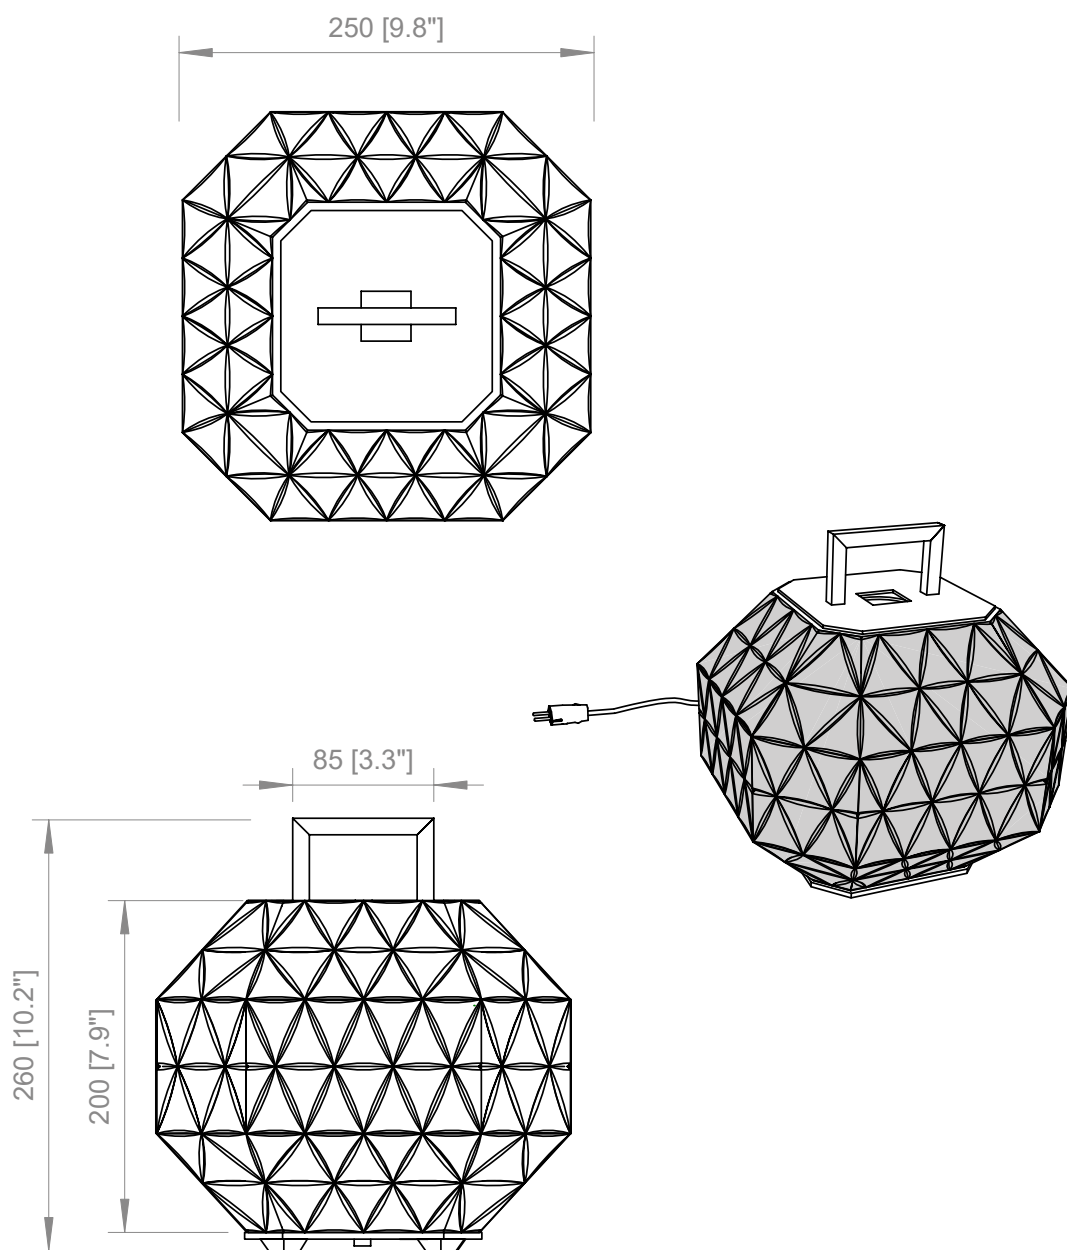

USA / CABLE - SWITCH**SO**

Black braided leather
H: 118.1"

TA

Black cable
On-Off switch
L: 11.8" + 78.7"

FRONTE LUMINOSA / LIGHT SOURCE

E27 LED
Utilizzabili lampadine LED fino alla massima potenza disponibile sul mercato

You can use LED light bulbs of the highest available wattage

1 X E27
Lampadine LED
LED light bulb

 Treasure TA & SO

E26 LED
You can use LED light bulbs of the highest available wattage

1 X E26
LED light bulb

PRODOTTO / PRODUCT

PESO / WEIGHT
4 kg / 8.8 lbs

BOX 1

L: 32 cm / 12.6"
W: 32 cm / 12.6"
H: 33 cm / 13"

PESO / WEIGHT
5 kg / 11 lbs

PRODOTTO / PRODUCT

PESO / WEIGHT
6 kg / 13.2 lbs

BOX 1

L: 31 cm / 12.2"
W: 31 cm / 12.2"
H: 56 cm / 22"

PESO / WEIGHT
7 kg / 15.4 lbs

PRODOTTO / PRODUCT

PESO / WEIGHT
6,5 kg / 14.3 lbs

BOX 1

L: 52 cm / 20.4"
W: 52 cm / 20.4"
H: 17 cm / 6.7"

PESO / WEIGHT
7,5 kg / 16.5 lbs