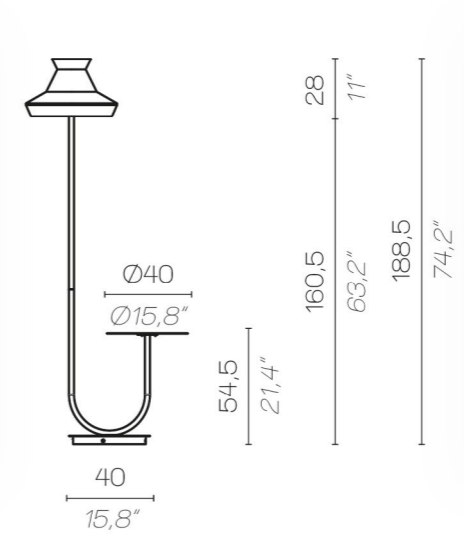

Guadeloupe