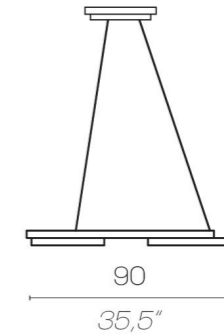

ECLISSE

ECLISSE SO

200 standard
78,7" standard

200 standard
78,7" standard

click to
GO BACK

#moodboard

G+T

Jeffrey Glass