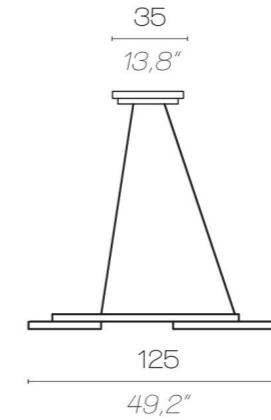

ECLISSE

ECLISSE SO

200 standard
78,7" standard

200 standard
78,7" standard

click to
GO BACK

#moodboard

G+T

Jeffrey Glass