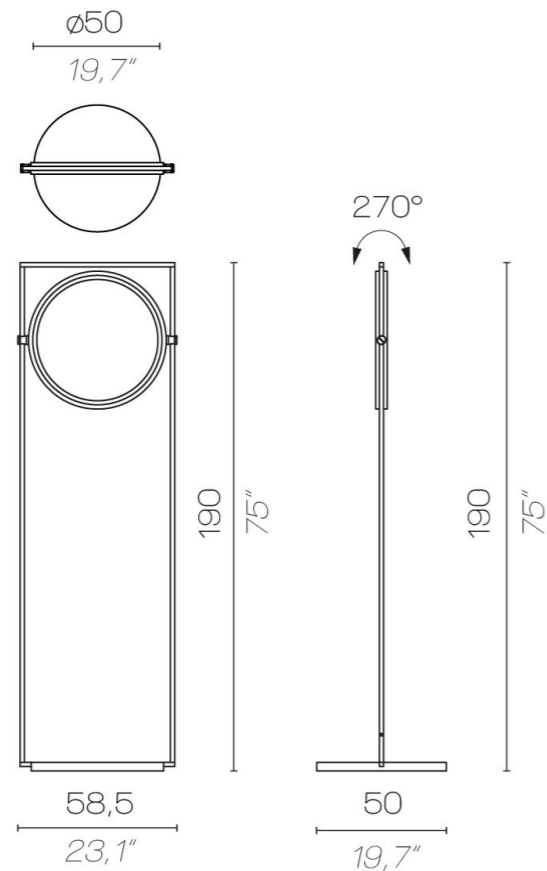

DORIAN FL

DORIAN PL

click to
GO BACK