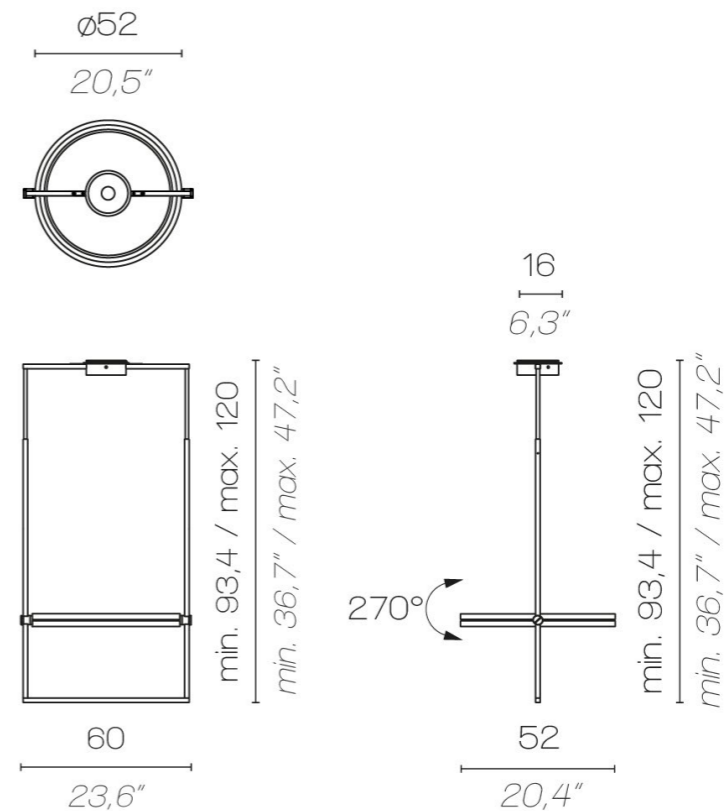

DORIAN SO LARGE