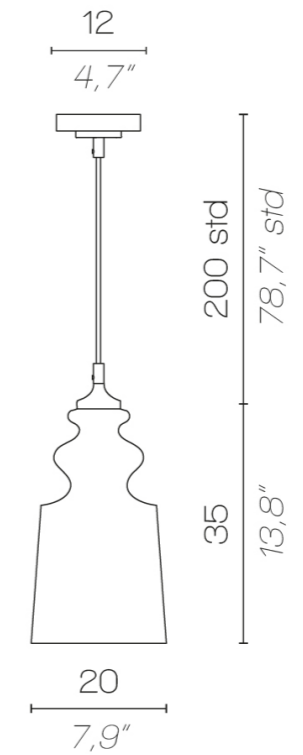

CORNELIA SO