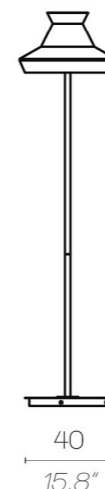

Guadeloupe