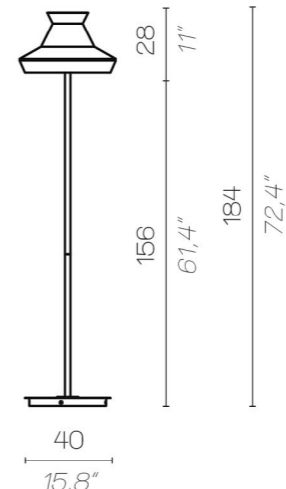

Guadeloupe