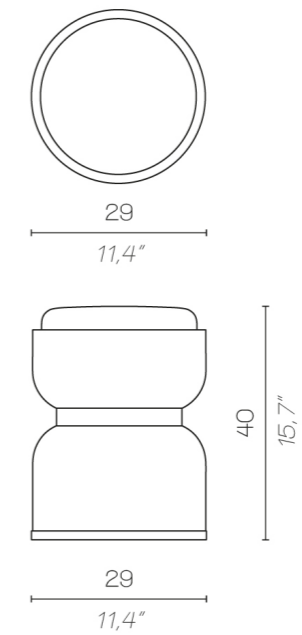

CLESSIDRA KRONOS