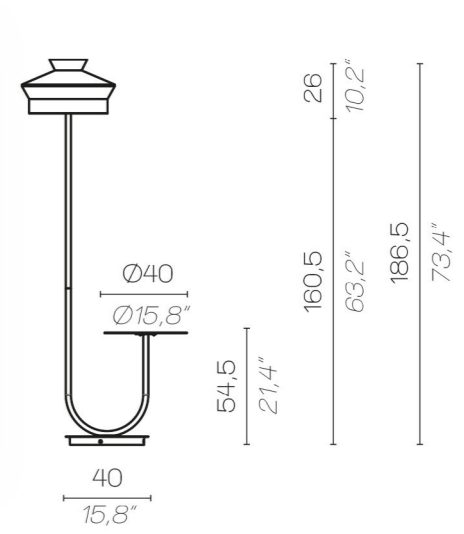

Martinique

click to
GO BACK