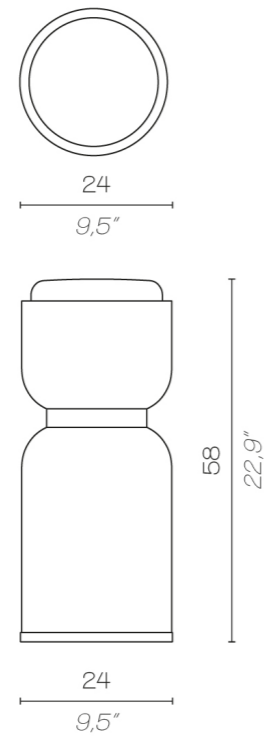

CLESSIDRA KAYROS