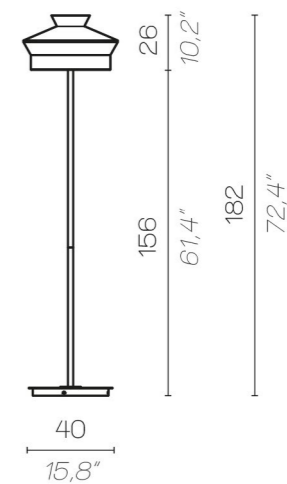

Martinique

click to GO BACK ▲