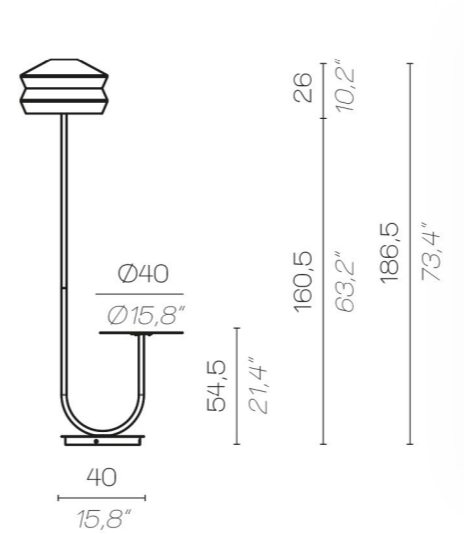

Calypso fl/outdoor

Calypso fl/outdoor

CALYPSO FL DOUBLE OUTDOOR

CALYPSO FL + TABLE OUTDOOR

Antigua

click to
GO BACK