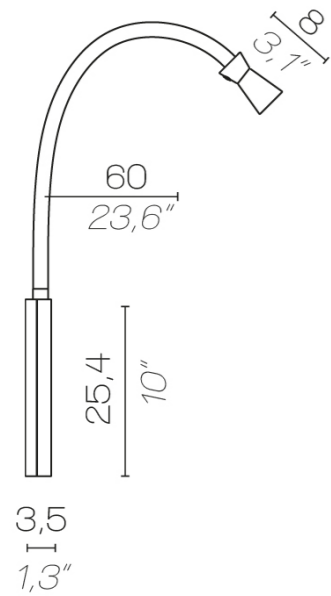

ECLISSE

ECLISSE SO

200 standard
78,7" standard

200 standard
78,7" standard

click to
GO BACK

#moodboard

G+T

Jeffrey Glass

G+T Battery

G+T AP

click to
GO BACK 

G+T

G+T

G+T BATTERY

G+T AP

G+T
METAL PLATE FOR WALL