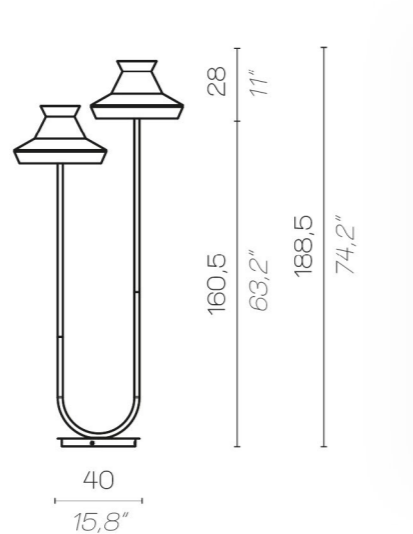

Guadeloupe