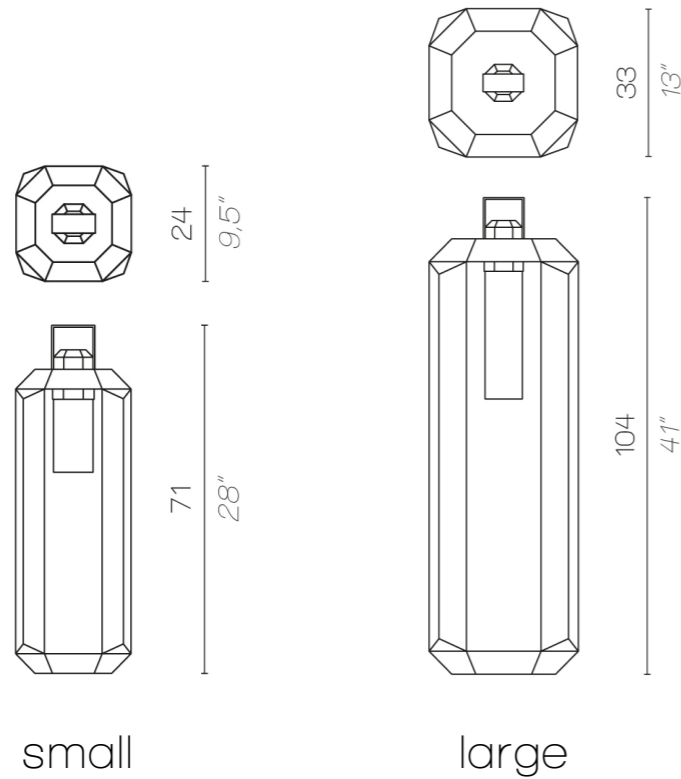

CUBE OUTDOOR

small

large & small

click to
GO BACK ▲

CUBE OUTDOOR SMALL & LARGE

CUBE OUTDOOR SMALL & LARGE / BATTERY

click to
GO BACK 

#moodboard