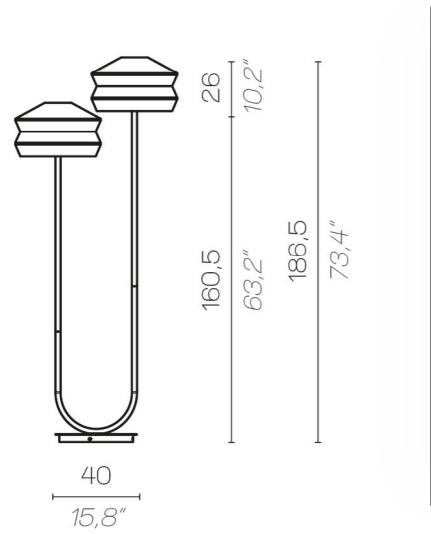

CALYPSO FL DOUBLE OUTDOOR

CALYPSO FL + TABLE OUTDOOR

Antigua