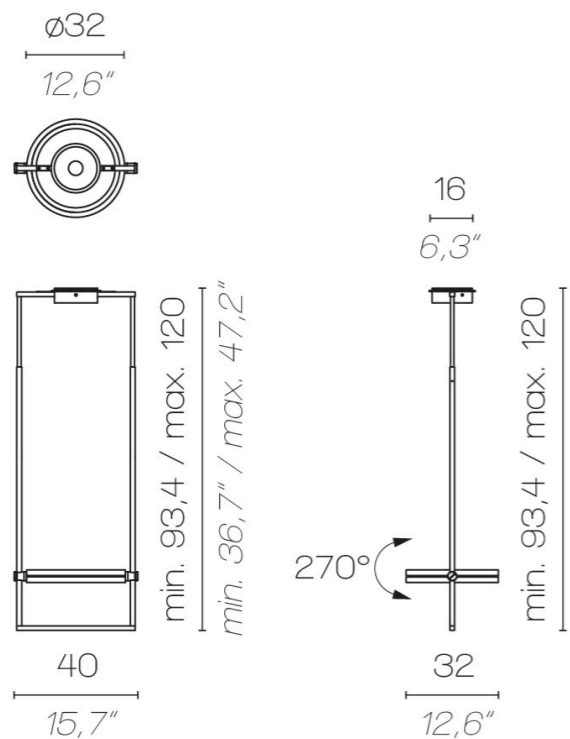

DORIAN SO SMALL