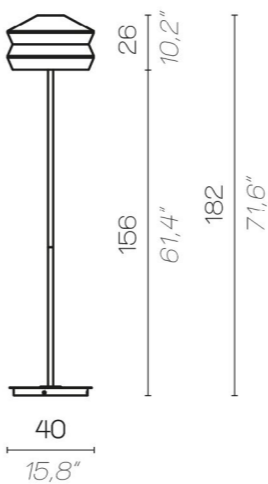

CALYPSO FL OUTDOOR

Antigua