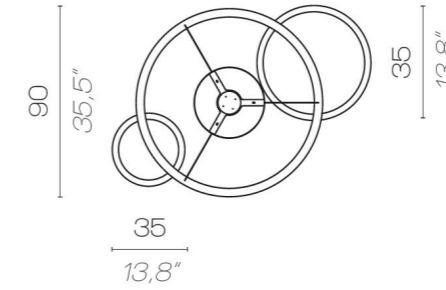

ECLISSE

ECLISSE SO

200 standard
78,7" standard

200 standard
78,7" standard

click to
GO BACK

#moodboard

G+T

Jeffrey Glass