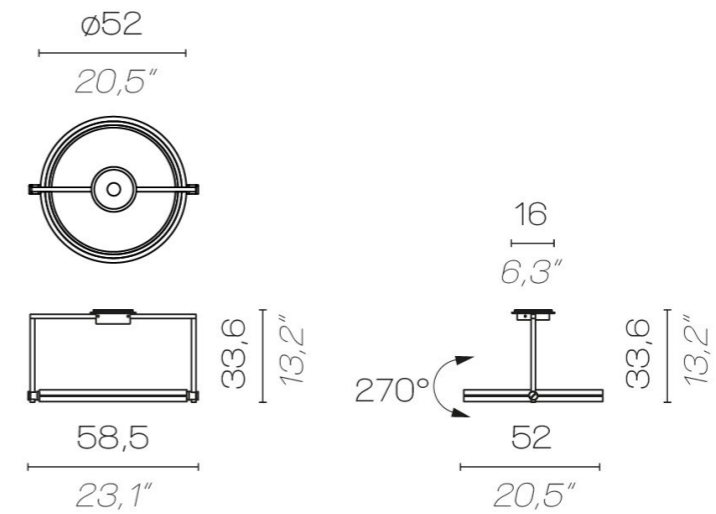

DORIAN FL

DORIAN PL

click to
GO BACK