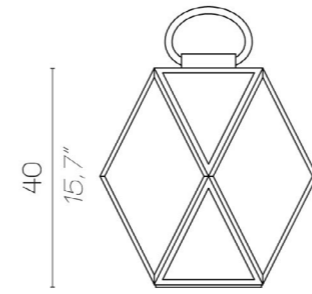

sophisticated details

original design

IP 65

Muse OUTDOOR

The collage illustrates the 'Muse OUTDOOR' lighting fixture in various settings. The top left shows a woman in a white dress on a beach. The top right shows a close-up of the hexagonal light fixture. The middle left shows a modern outdoor lounge area with a white sofa and cacti. The middle right shows a wooden deck with palm trees. The bottom right shows a color palette with four circles (dark teal, light teal, grey, light beige) and material swatches for fabric and paper.

MUSE OUTDOOR

Battery

TA

SO

medium

large

click to
GO BACK 

MUSE OUTDOOR / BATTERY