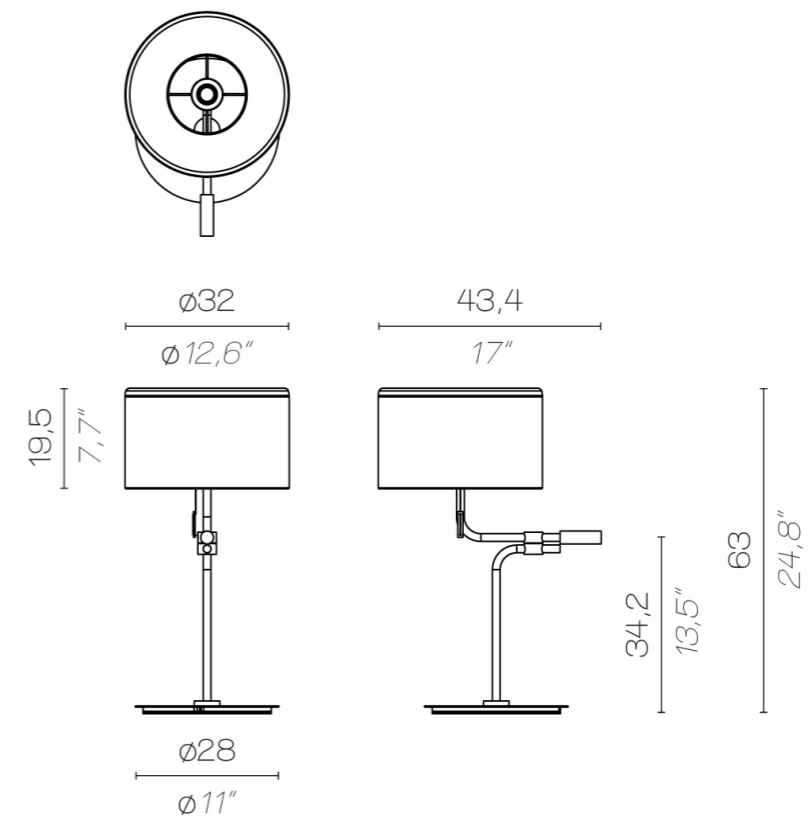

JOSEPHINE TA