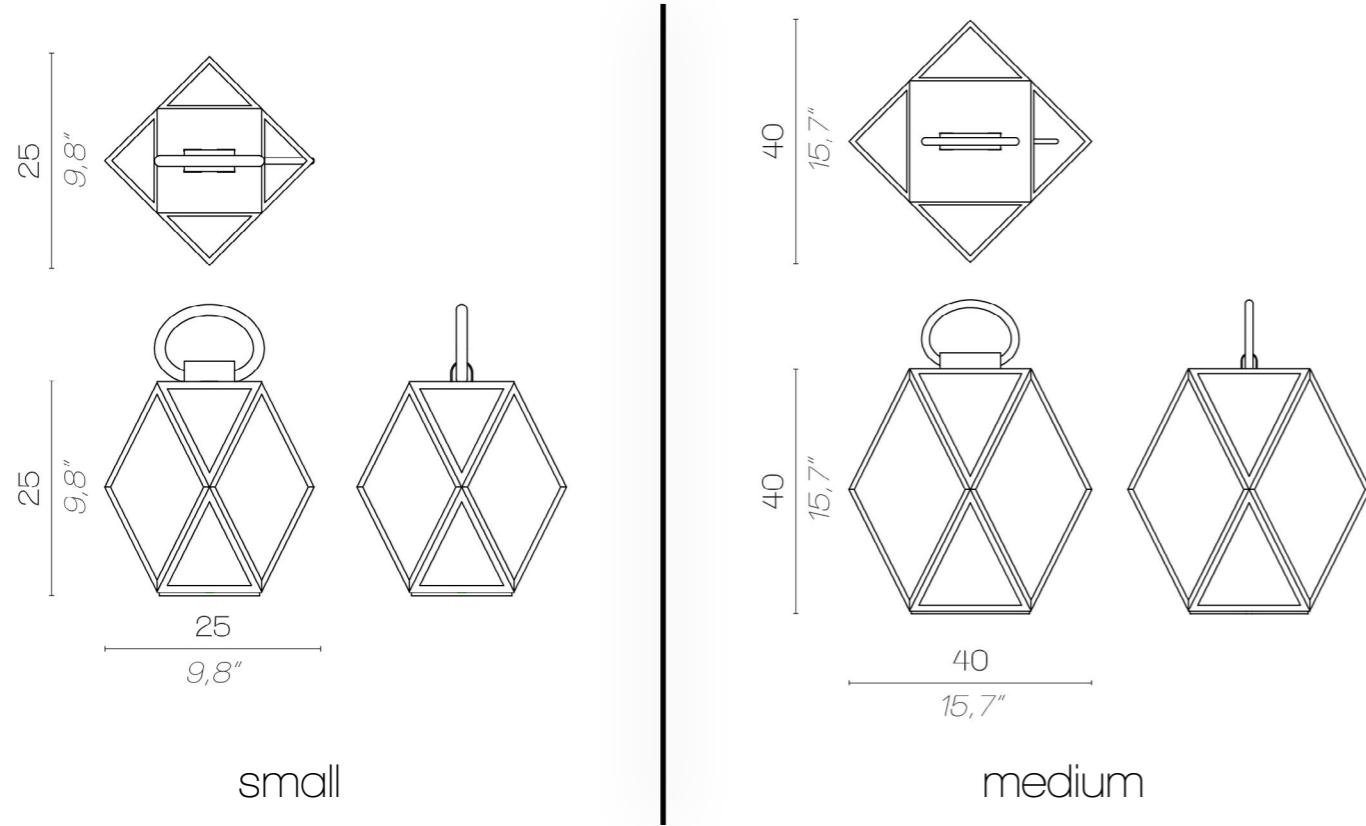

sophisticated details

original design

IP 65

Muse OUTDOOR

The collage illustrates the 'Muse OUTDOOR' lighting fixture in various settings. The top left shows a woman in a white dress on a beach. The top right shows a close-up of the hexagonal light fixture. The middle left shows a modern outdoor lounge area with a white sofa and cacti. The middle right shows a wooden deck with palm trees. The bottom right shows a color palette with four circles (dark teal, light teal, grey, light beige) and material swatches for fabric and paper.

MUSE OUTDOOR

Battery

TA

SO

medium

large

click to
GO BACK 

MUSE OUTDOOR / BATTERY