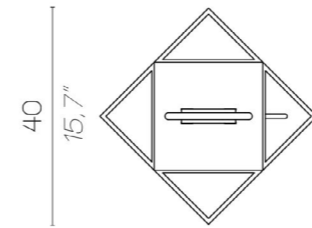

MUSE OUTDOOR

Battery

TA

SO

medium

large

click to
GO BACK 

MUSE OUTDOOR / BATTERY