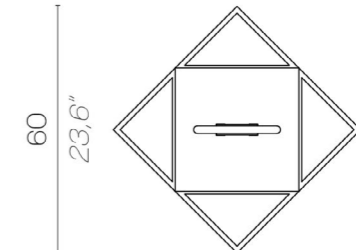

60
23,6"

large

29
11,4"

click to
GO BACK 

Muse lantern

Muse lantern

MUSE LANTERN OUTDOOR / BATTERY

MUSE LANTERN OUTDOOR SO