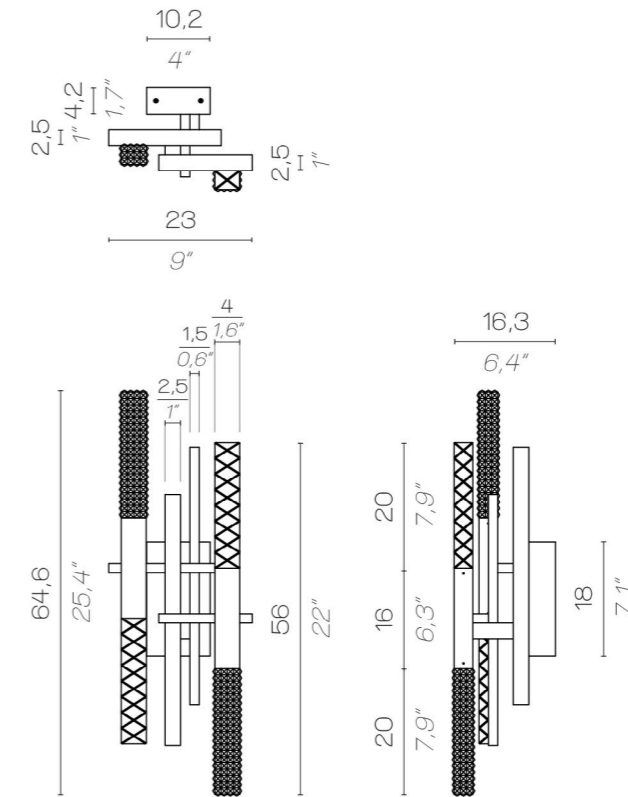

MIKADO AP, TA & FL

MIKADO AP

click to
GO BACK