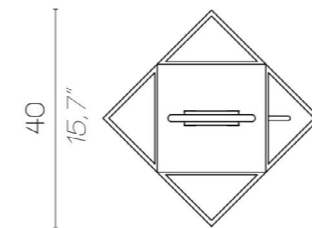

40
15,7"

medium