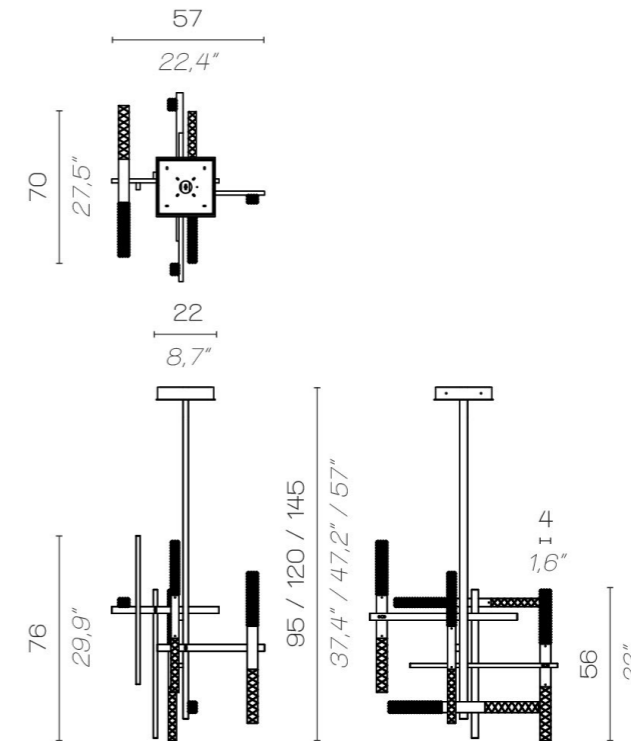

MIKADO SO

click to
GO BACK