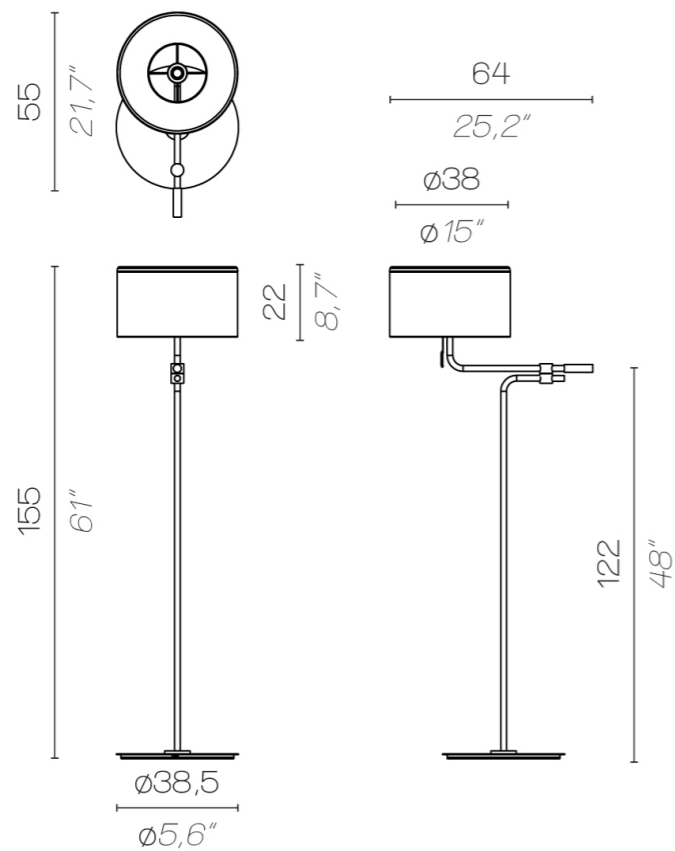

Josephine

Josephine

JOSEPHINE LISEUSE