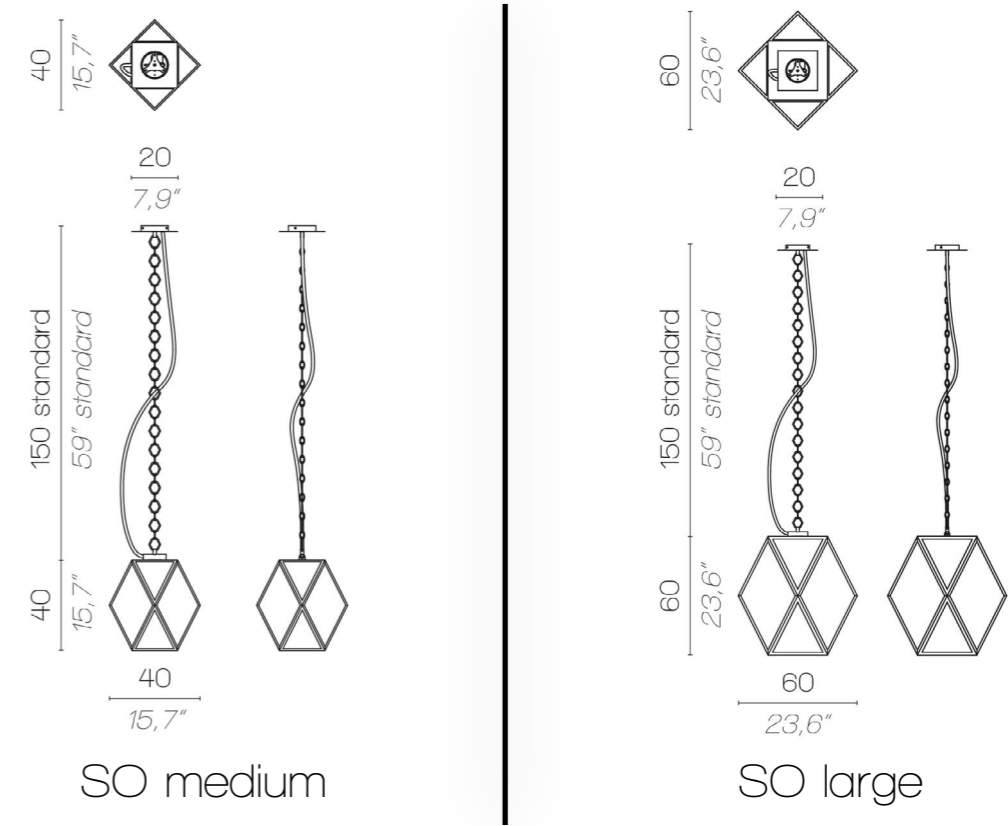

sophisticated details

original design

IP 65

Muse OUTDOOR

The collage illustrates the 'Muse OUTDOOR' lighting fixture in various settings. The top left shows a woman in a white dress on a beach. The top right shows a close-up of the hexagonal light fixture. The middle left shows a modern outdoor lounge area with a white sofa and cacti. The middle right shows a wooden deck with palm trees. The bottom right shows a color palette with four circles (dark teal, light teal, grey, light beige) and material swatches for fabric and paper.

MUSE OUTDOOR

Battery

TA

SO

medium

large

click to
GO BACK 

MUSE OUTDOOR / BATTERY

MUSE OUTDOOR SO

click to
GO BACK 

#moodboard

RETTANGOLA NEW

All Together

CONTEMPORARY

LOOK

RESTYLING