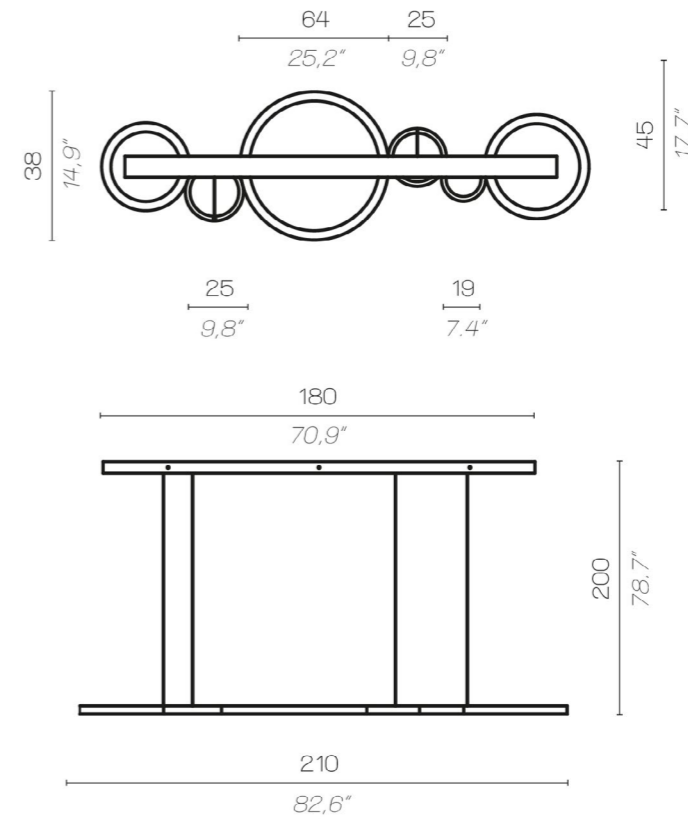

VEGAS

VEGAS

click to
GO BACK