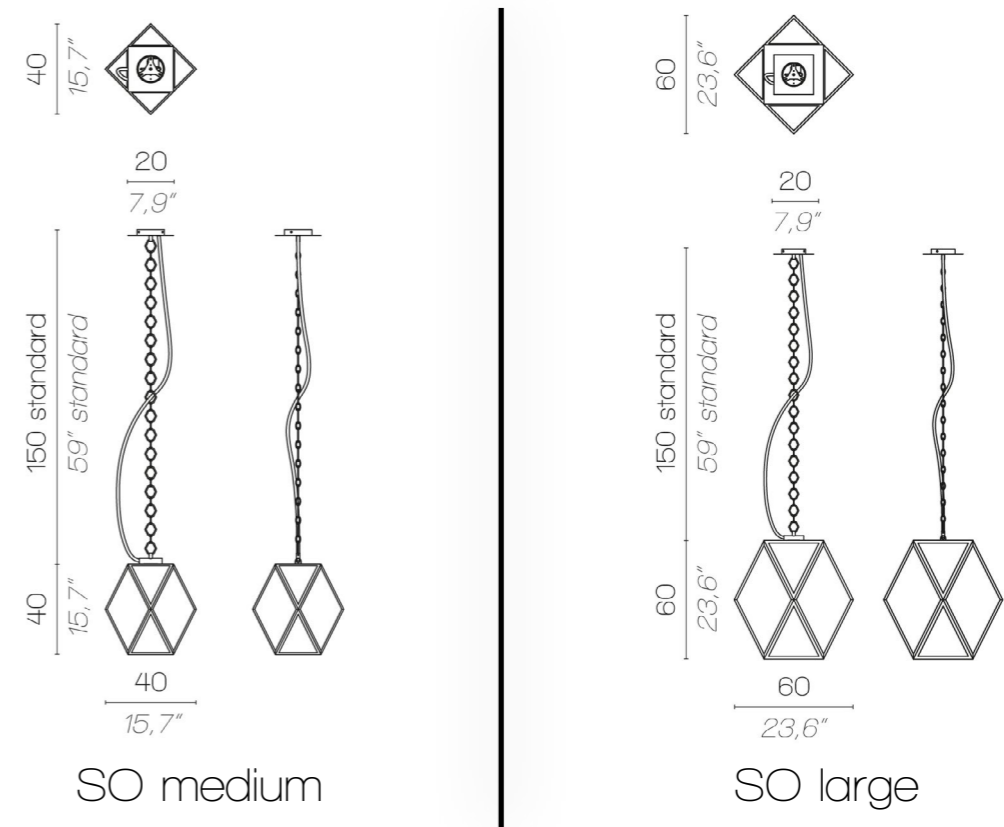

Muse lantern

MUSE LANTERN OUTDOOR

MUSE LANTERN OUTDOOR

Battery

TA

SO

40
15,7"

medium

60
23,6"

large

29
11,4"

click to
GO BACK 

Muse lantern

Muse lantern

MUSE LANTERN OUTDOOR / BATTERY

MUSE LANTERN OUTDOOR SO