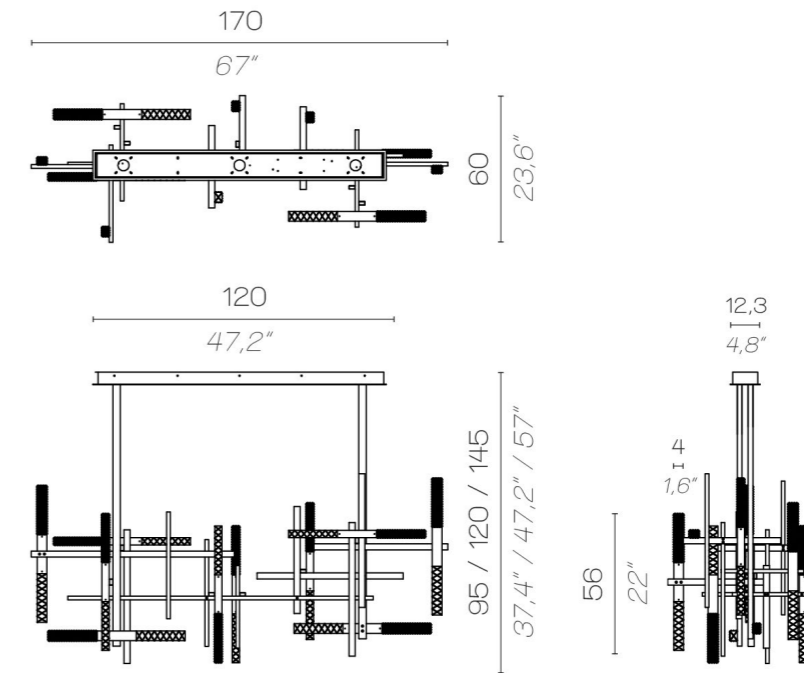

MIKADO SO DOUBLE

click to
GO BACK