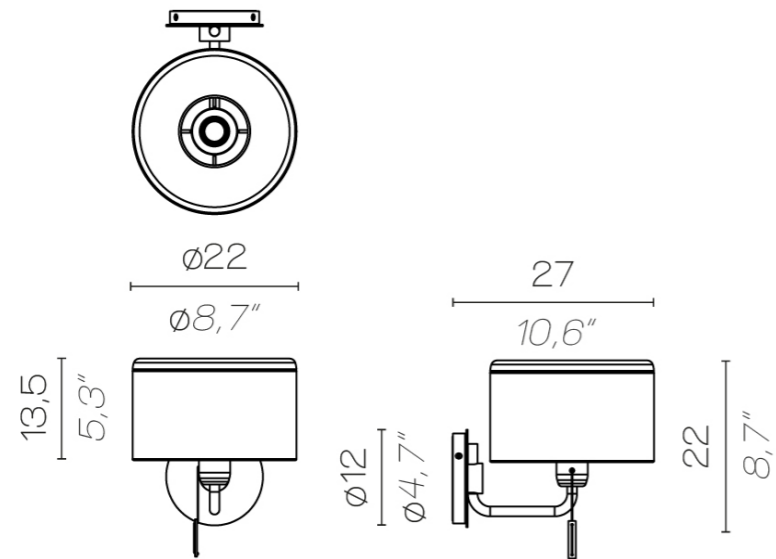

Josephine

JOSEPHINE AP