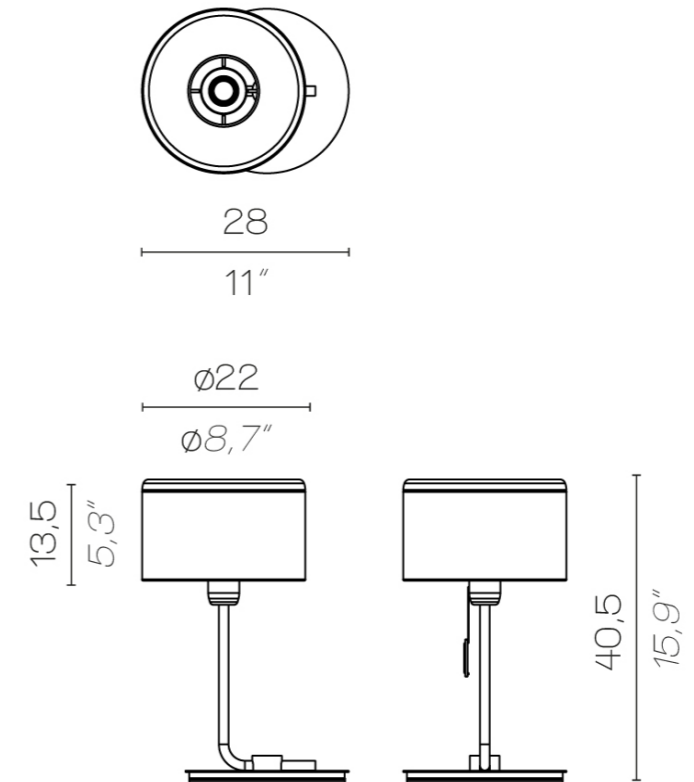

JOSEPHINE TA SMALL