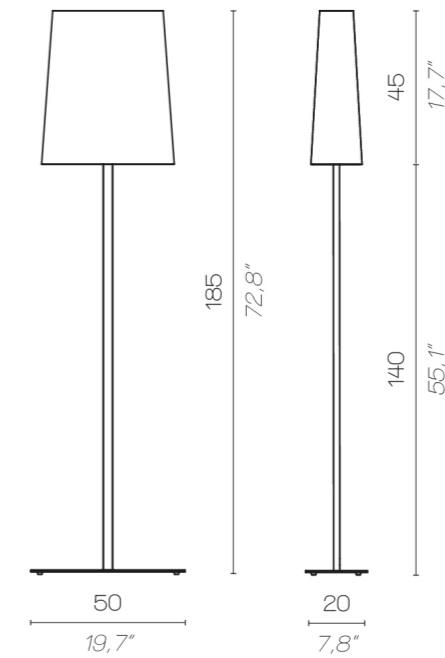

RETTANGOLA NEW FL