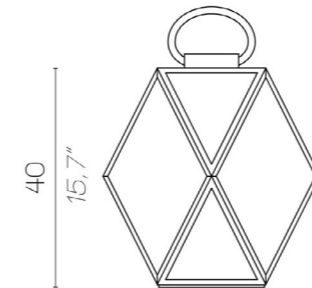

Muse lantern

MUSE LANTERN OUTDOOR

MUSE LANTERN OUTDOOR

Battery

TA

SO

40
15,7"

medium

60
23,6"

large

29
11,4"

click to
GO BACK 

Muse lantern

Muse lantern

MUSE LANTERN OUTDOOR / BATTERY

MUSE LANTERN OUTDOOR SO