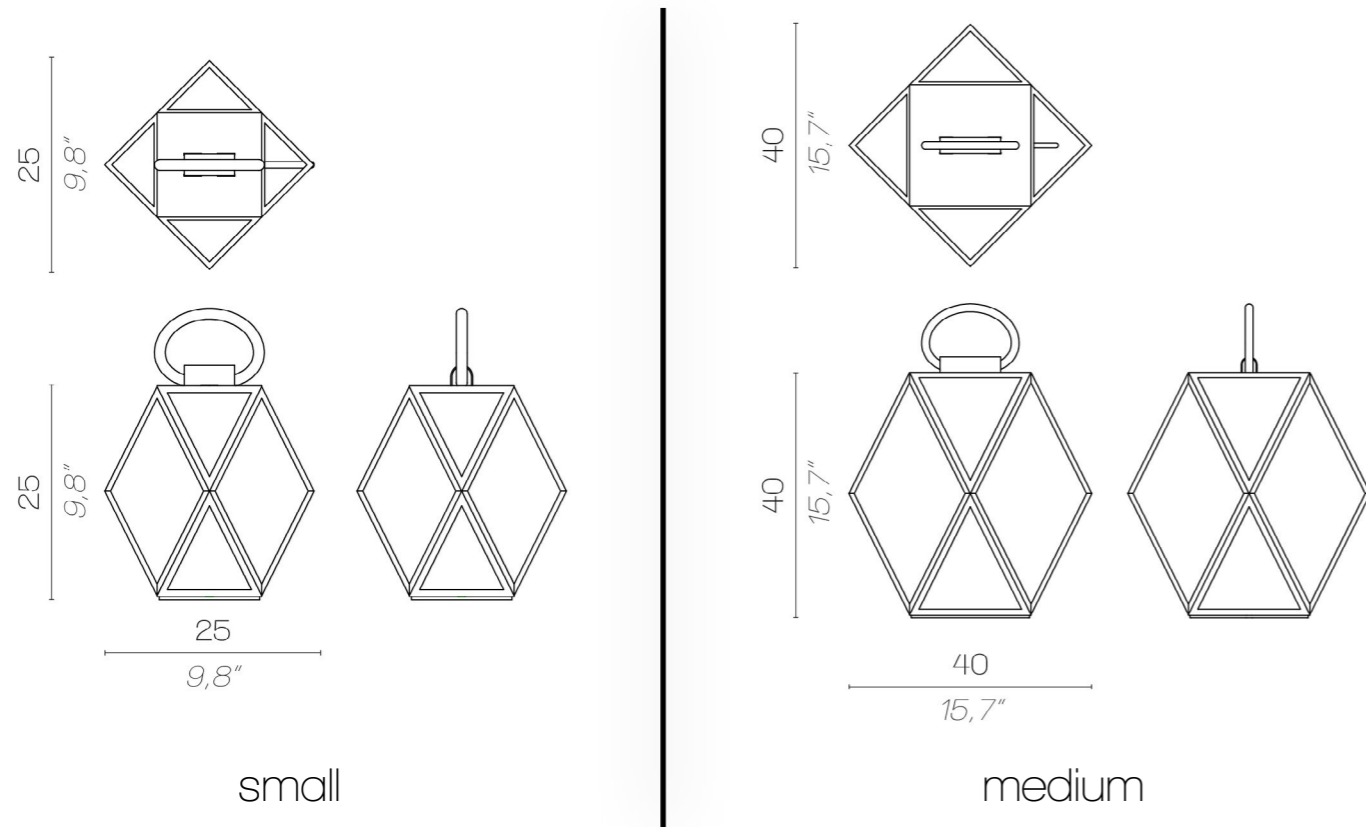

60
23,6"

large

29
11,4"

click to
GO BACK 

Muse lantern

Muse lantern

MUSE LANTERN OUTDOOR / BATTERY

MUSE LANTERN OUTDOOR SO