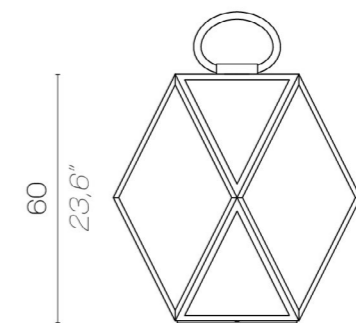

Muse lantern

MUSE LANTERN OUTDOOR

MUSE LANTERN OUTDOOR

Battery

TA

SO

40
15,7"

medium

60
23,6"

large

29
11,4"

click to
GO BACK 

Muse lantern

Muse lantern

MUSE LANTERN OUTDOOR / BATTERY

MUSE LANTERN OUTDOOR SO