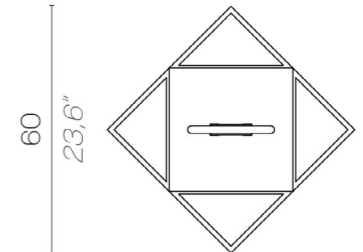

MUSE OUTDOOR

Battery

TA

SO

medium

large

click to
GO BACK 

MUSE OUTDOOR / BATTERY