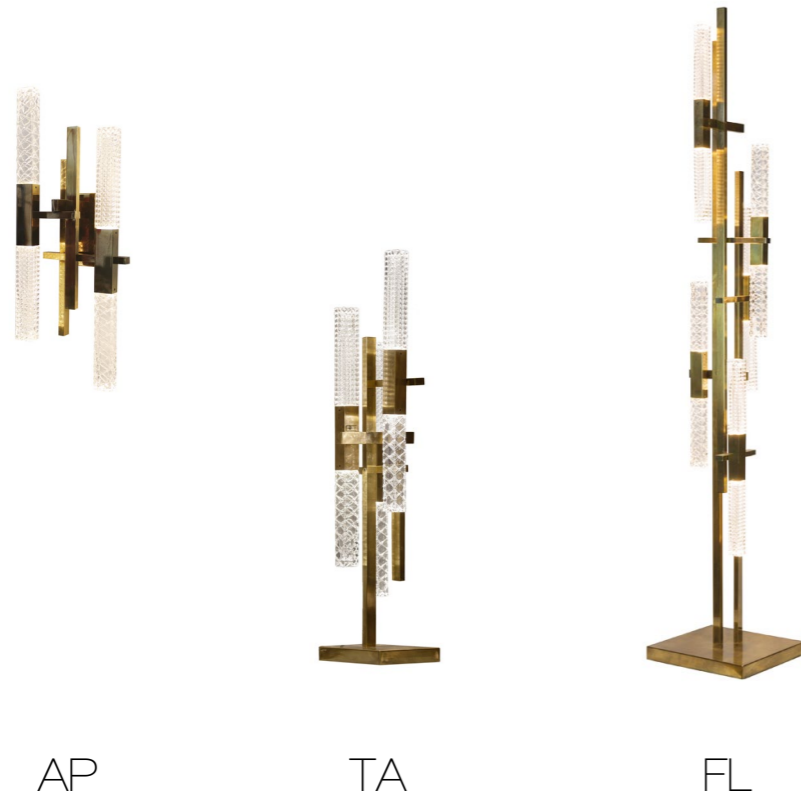

Josephine TA Small

click to
GO BACK 

Josephine

JOSEPHINE AP

JOSEPHINE TA SMALL

click to
GO BACK 

#moodboard

MIKADO AP, TA & FL

Massimiliano Raggi

PRECIOUSNESS OF
CRYSTAL

Jewel lamp

BALANCED SCHEME

rectangular
brass tube

Engraved
crystal

VINTAGE
SATIN BRASS

Mikado

MIKADO AP, TA & FL

MIKADO AP

click to
GO BACK 

MIKADO TA

MIKADO FL

#moodboard

MIKADO SO

Massimiliano Raggi