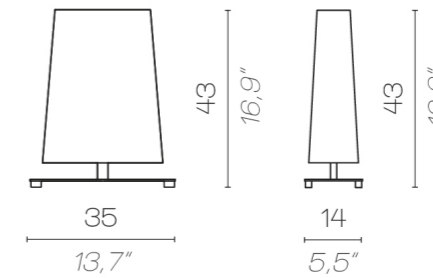

TA large

RETTANGOLA NEW FL

click to
GO BACK 

RETTANGOLA NEW TA

RETTANGOLA NEW TA SMALL

click to
GO BACK 

#moodboard

VEGAS