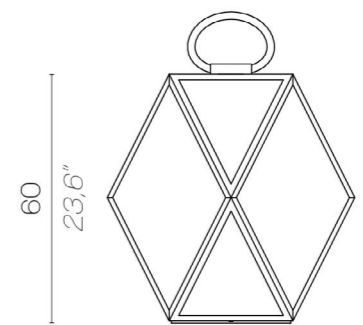

sophisticated details

original design

IP 65

Muse OUTDOOR

The collage illustrates the 'Muse OUTDOOR' lighting fixture in various settings. The top left shows a woman in a white dress on a beach. The top right shows a close-up of the hexagonal light fixture. The middle left shows a modern outdoor lounge area with a white sofa and cacti. The middle right shows a wooden deck with palm trees. The bottom right shows a color palette with four circles (dark teal, light teal, grey, light beige) and material swatches for fabric and paper.

MUSE OUTDOOR

Battery

TA

SO

medium

large

click to
GO BACK 

MUSE OUTDOOR / BATTERY