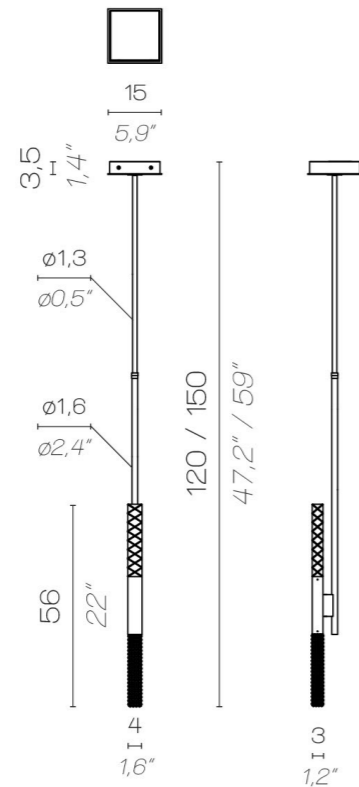

Mikado

Mikado

MIKADO SO SOLO