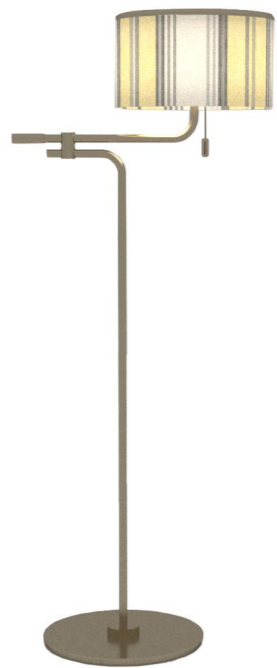

Josephine

JOSEPHINE LISEUSE & TA

Liseuse