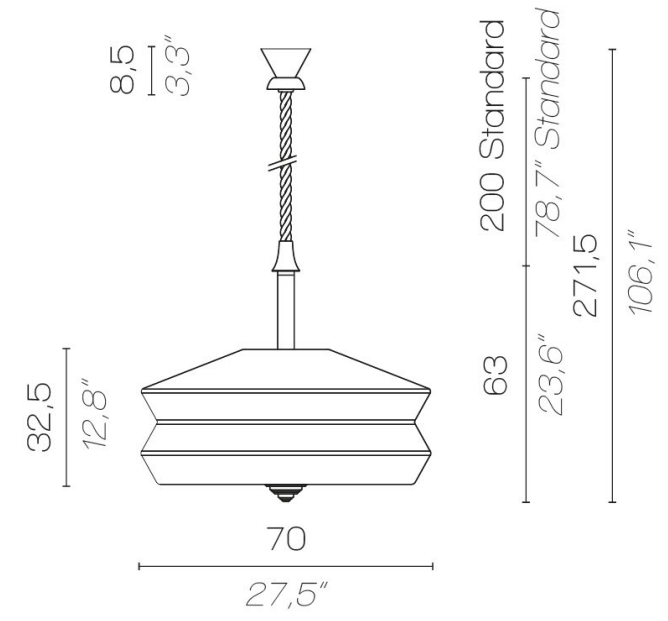

CALYPSO SO OUTDOOR / GUADALOUPE

CALYPSO SO OUTDOOR / MARTINIQUE

click to
GO BACK ▲

CALYPSO SO XL OUTDOOR

CALYPSO SO XL OUTDOOR / ANTIGUA

Antigua

Guadaloupe

Martinique