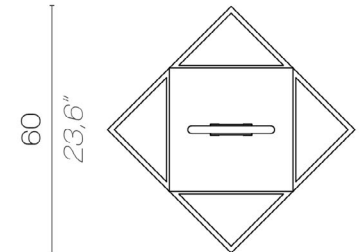

click to
GO BACK