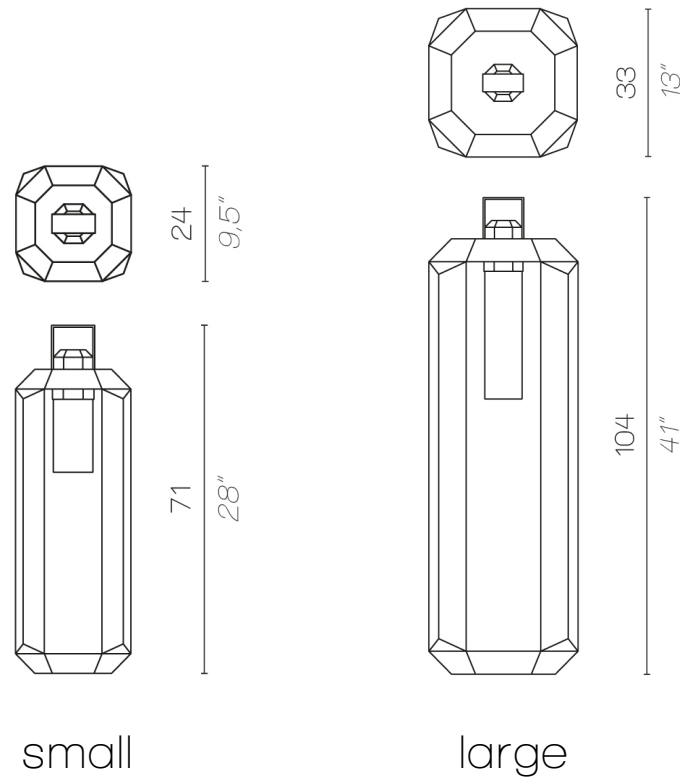

CUBE OUTDOOR SMALL & LARGE