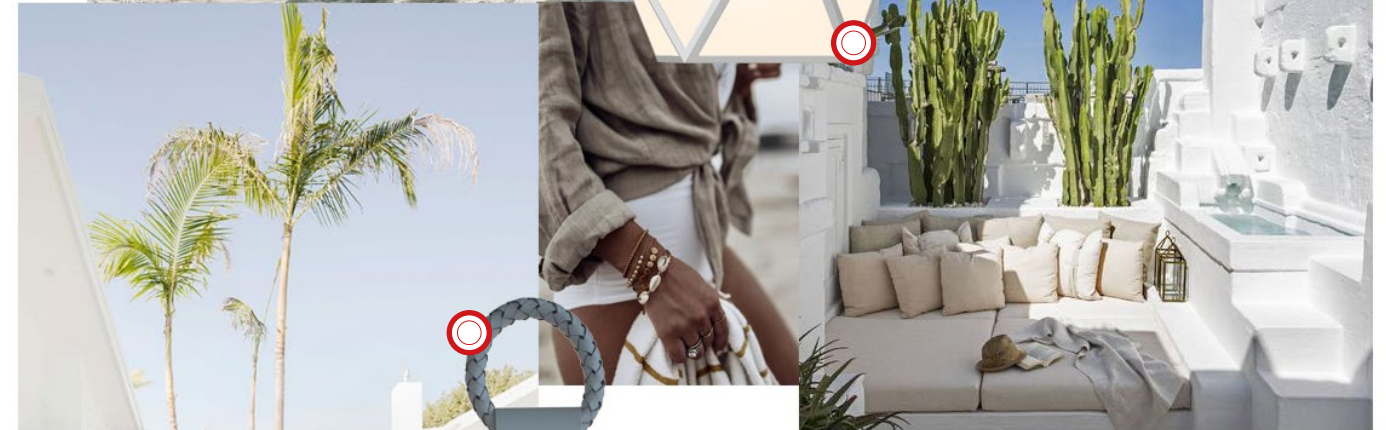

BATTERY-POWERED

or WIRED

OUTDOOR

WHITE / BLACK

sophisticated
details

original
design

IP 65

Muse OUTDOOR