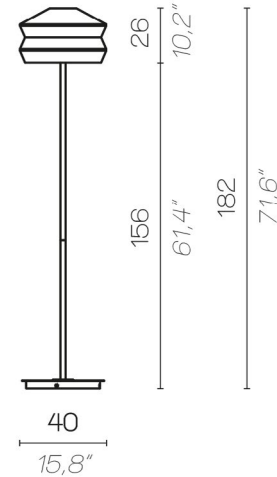

CALYPSO FL OUTDOOR

Antigua