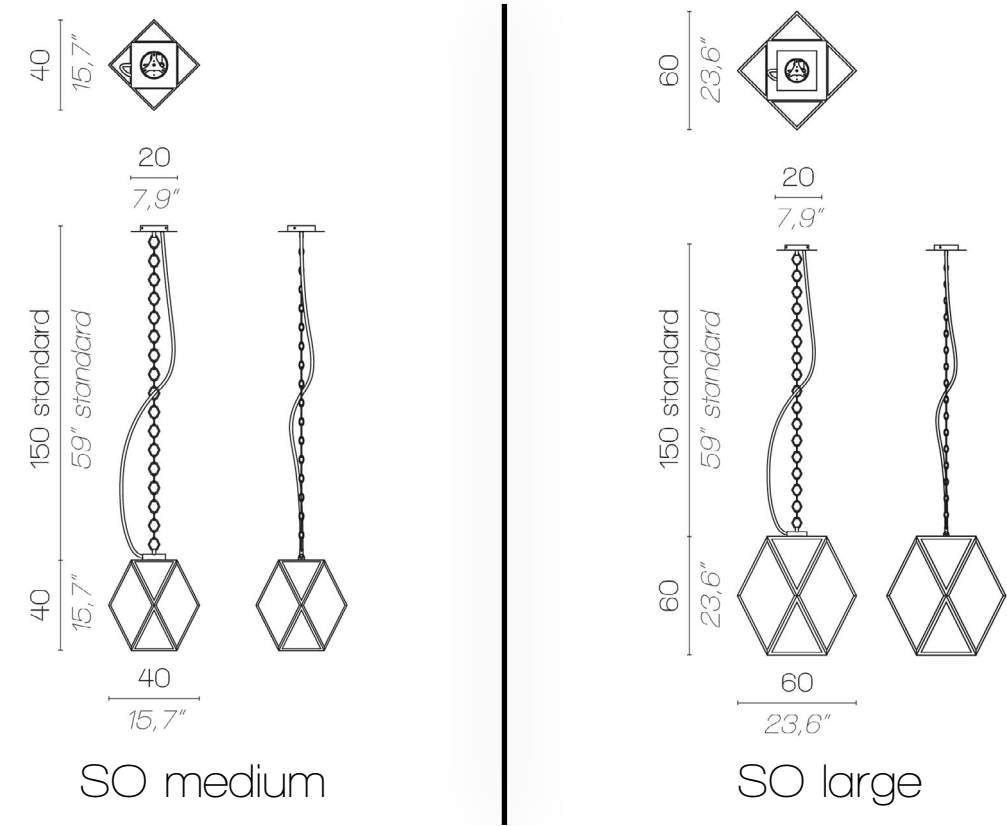

SO

medium

large

click to
GO BACK 

MUSE OUTDOOR / BATTERY

MUSE OUTDOOR SO

click to
GO BACK

CONTARDI LIGHTING Srl