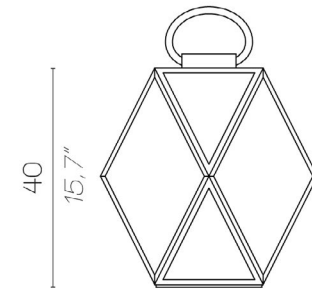

MUSE OUTDOOR

SO

medium

click to
GO BACK