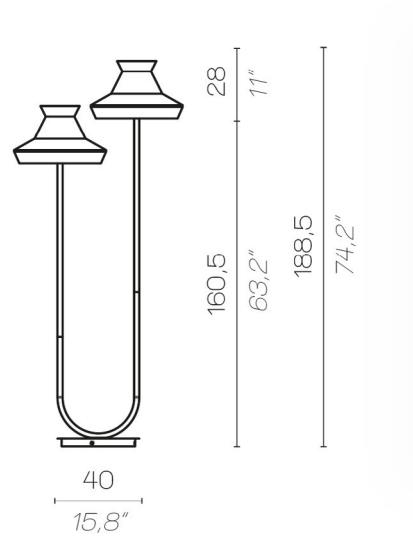

Guadeloupe