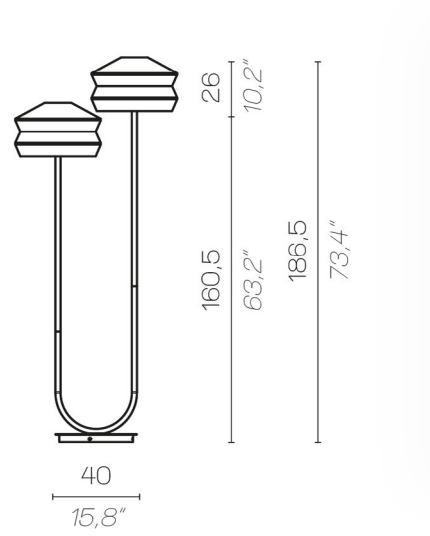

CALYPSO FL DOUBLE OUTDOOR

CALYPSO FL + TABLE OUTDOOR

Antigua