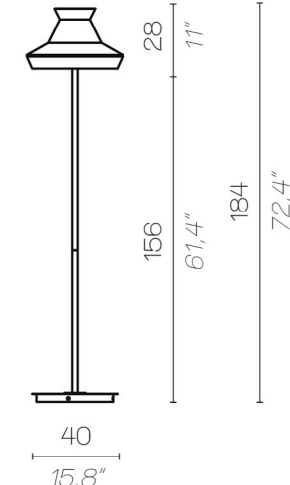

Guadeloupe