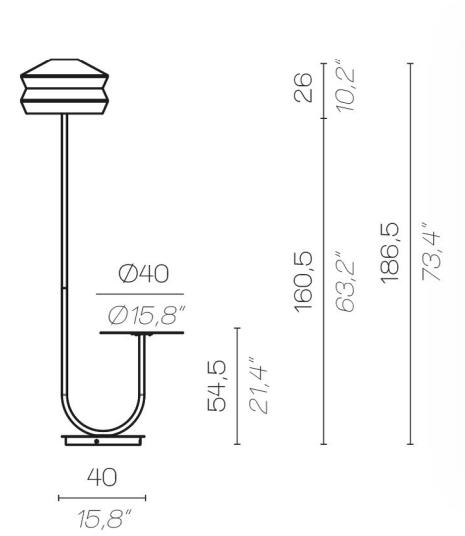

Calypso fl/outdoor

Calypso fl/outdoor

CALYPSO FL DOUBLE OUTDOOR

CALYPSO FL + TABLE OUTDOOR

Antigua

click to
GO BACK ▲