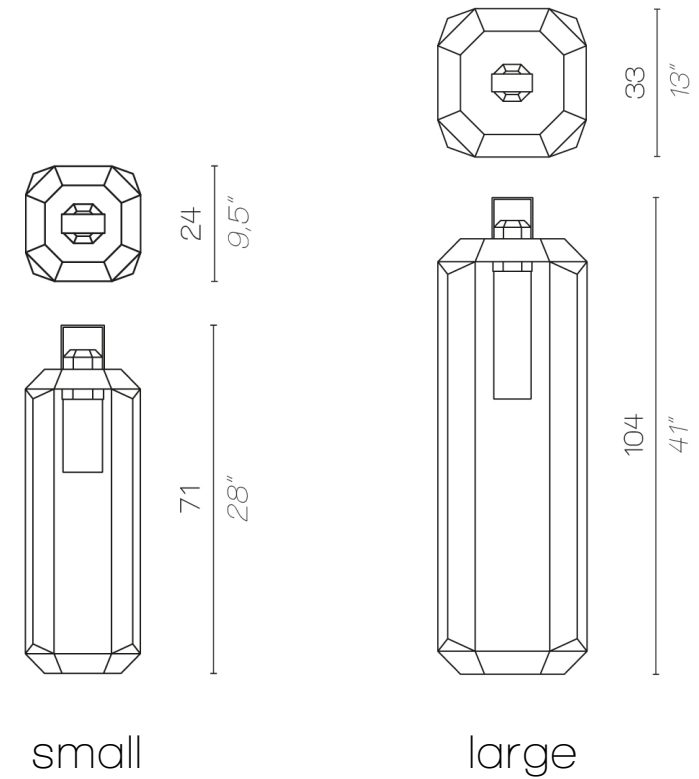

CUBE OUTDOOR SMALL & LARGE / BATTERY