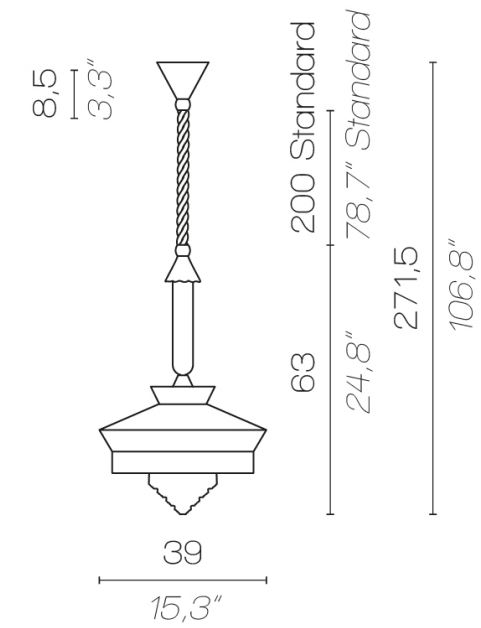

CALYPSO SO OUTDOOR / MARTINIQUE