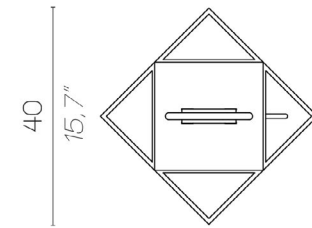

MUSE OUTDOOR

SO

medium

click to
GO BACK