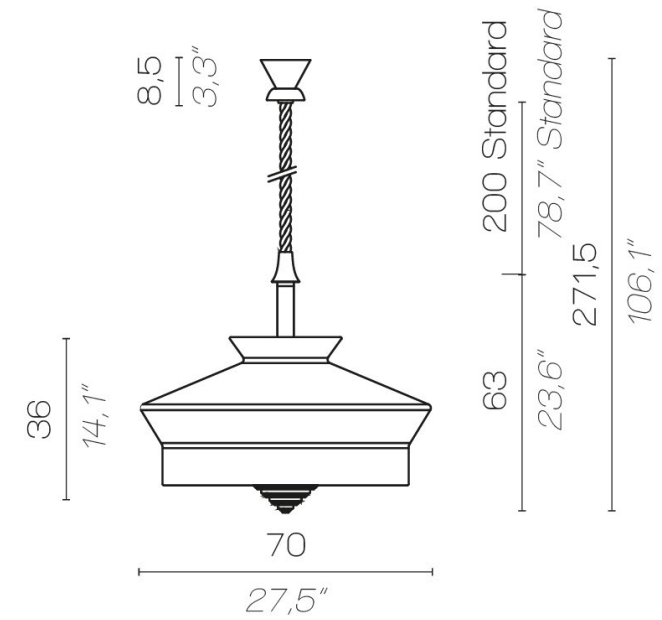

CALYPSO SO XL OUTDOOR / MARTINIQUE