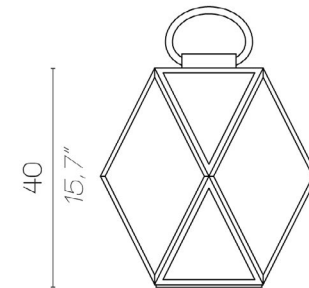

Muse lantern

MUSE LANTERN OUTDOOR

MUSE LANTERN OUTDOOR

Battery

TA

SO

40

15,7"

medium

60
23,6"

large

29
11,4"

click to
GO BACK ▲

Muse lantern

Muse lantern

MUSE LANTERN OUTDOOR / BATTERY