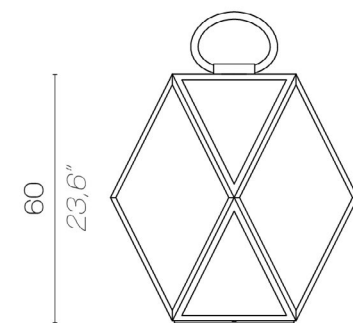

Muse lantern

MUSE LANTERN OUTDOOR

MUSE LANTERN OUTDOOR

Battery

TA

SO

40

15,7"

medium

60
23,6"

large

29
11,4"

click to
GO BACK ▲

Muse lantern

Muse lantern

MUSE LANTERN OUTDOOR / BATTERY