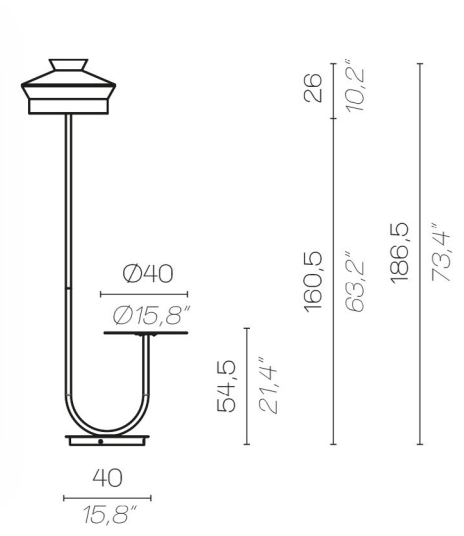

Martinique

click to
GO BACK ▲