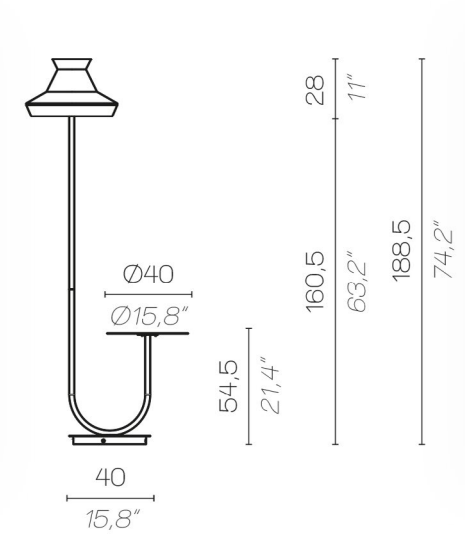

Guadeloupe