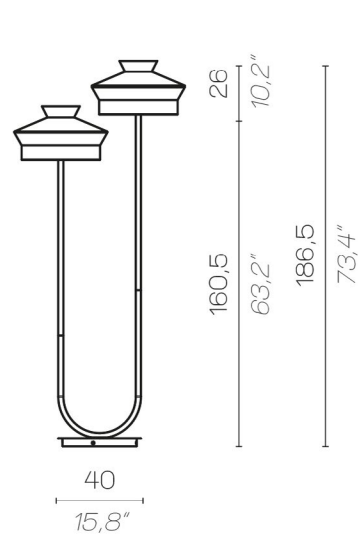

Martinique