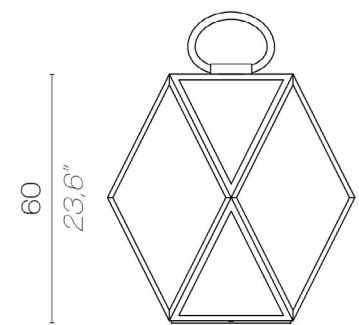

click to
GO BACK