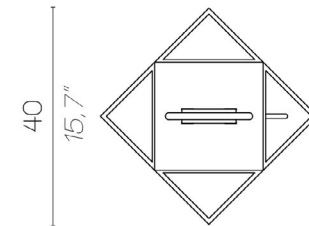

Muse lantern

MUSE LANTERN OUTDOOR

MUSE LANTERN OUTDOOR

Battery

TA

SO

40

15,7"

medium

60
23,6"

large

29
11,4"

click to
GO BACK ▲

Muse lantern

Muse lantern

MUSE LANTERN OUTDOOR / BATTERY