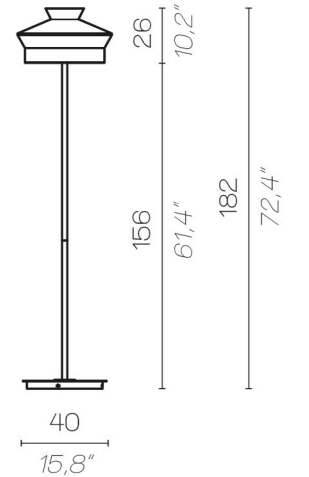

Martinique

click to GO BACK ▲