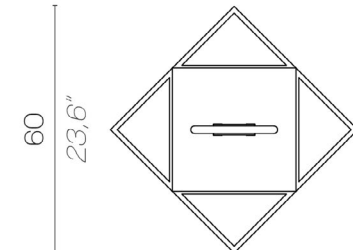

Muse lantern

MUSE LANTERN OUTDOOR

MUSE LANTERN OUTDOOR

Battery

TA

SO

40

15,7"

medium

60
23,6"

large

29
11,4"

click to
GO BACK ▲

Muse lantern

Muse lantern

MUSE LANTERN OUTDOOR / BATTERY