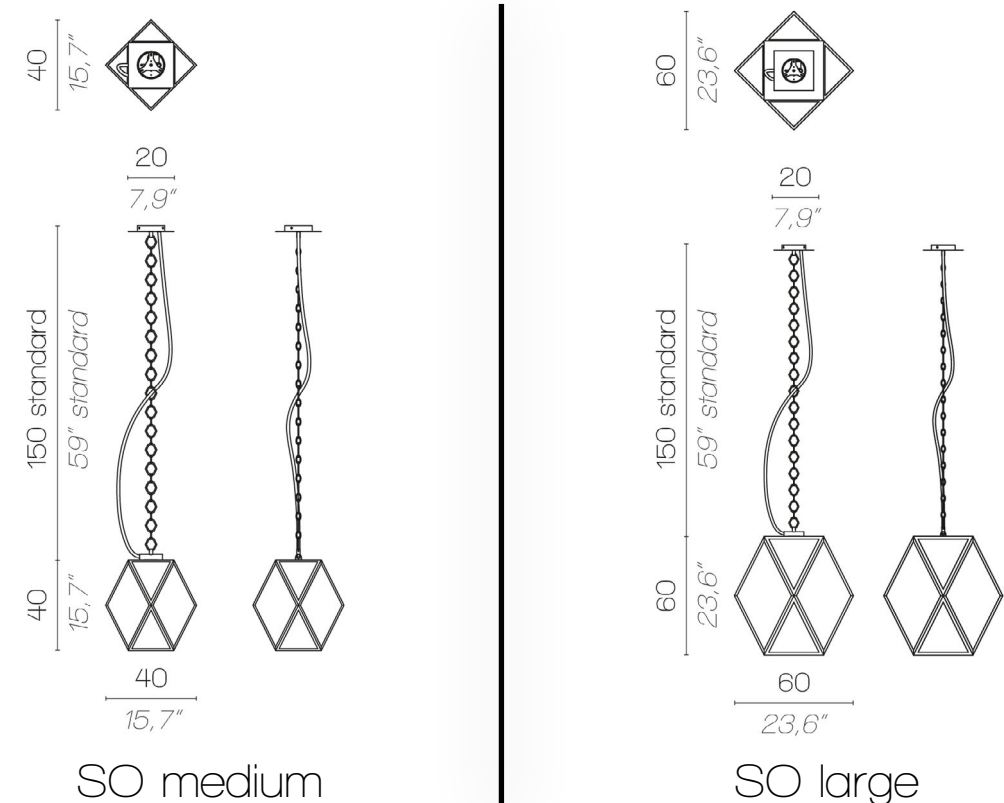

MUSE LANTERN OUTDOOR SO