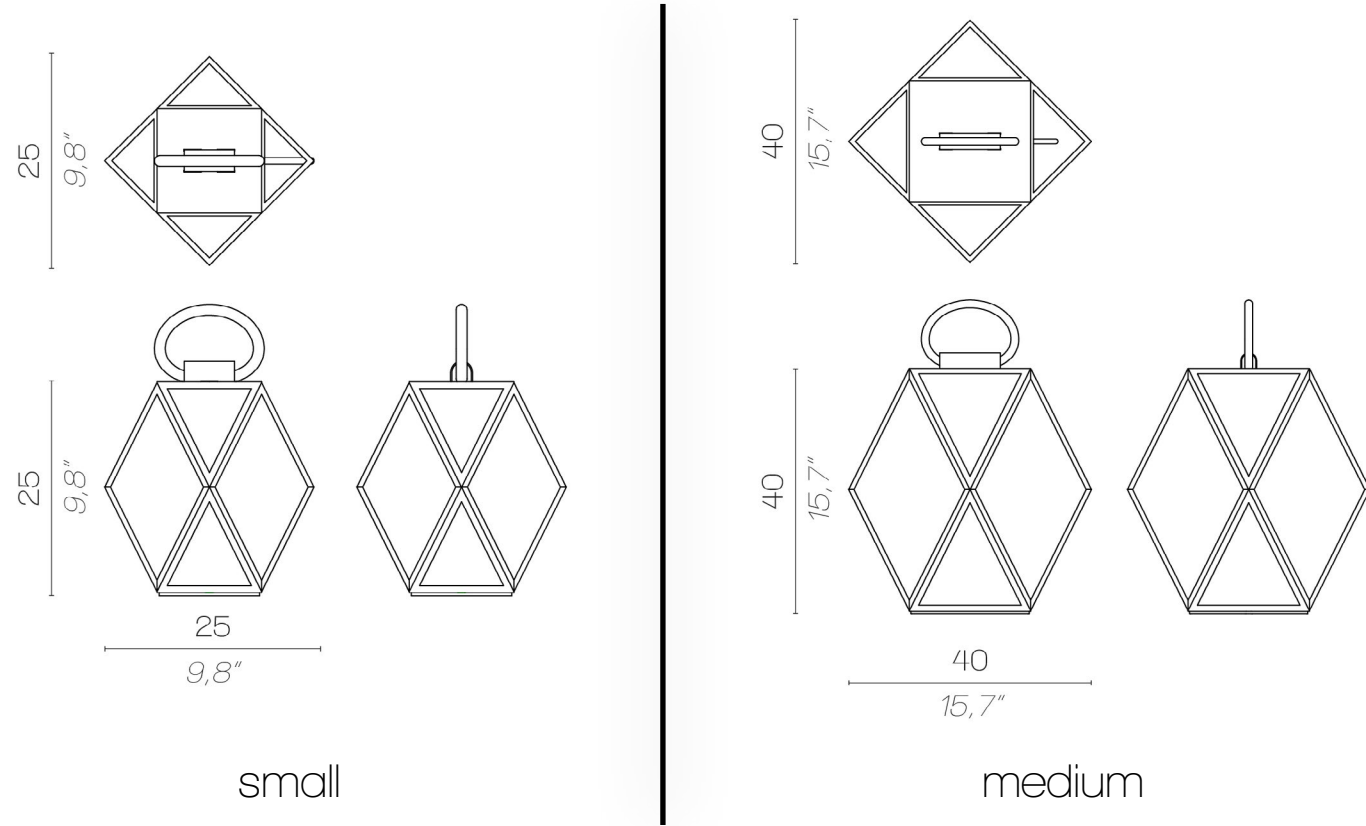

MUSE OUTDOOR / BATTERY