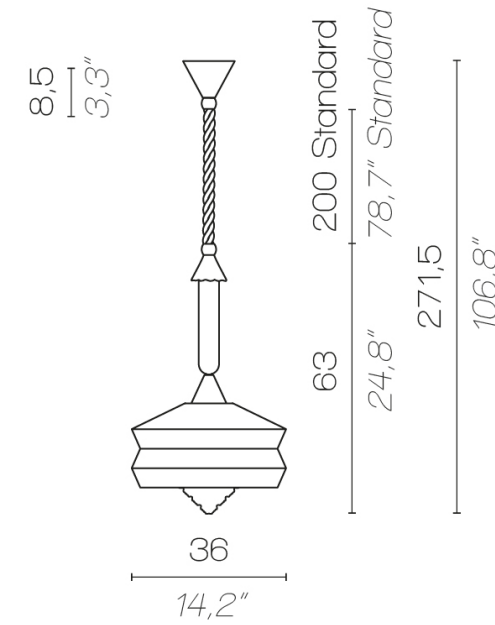

click to
GO BACK