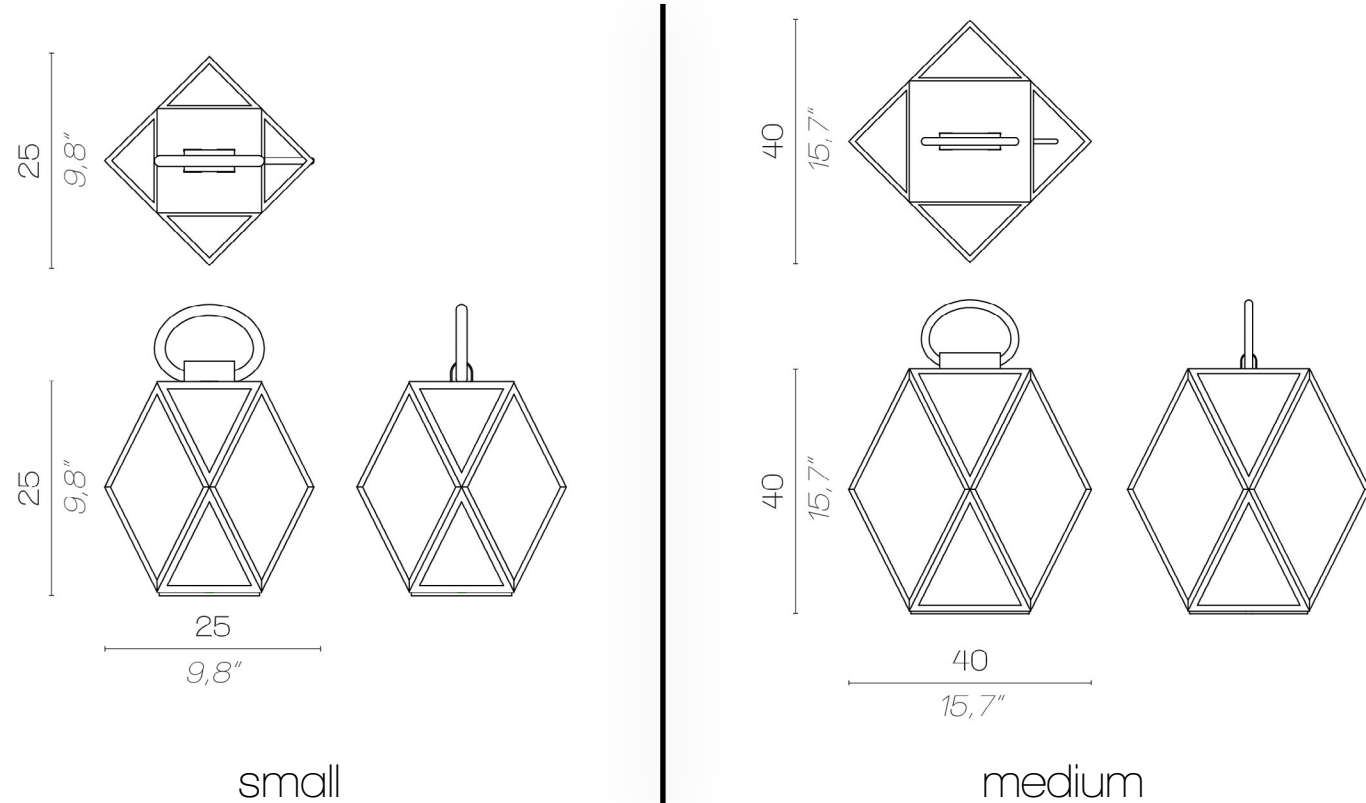

Muse lantern

MUSE LANTERN OUTDOOR

MUSE LANTERN OUTDOOR

Battery

TA

SO

40

15,7"

medium

60
23,6"

large

29
11,4"

click to
GO BACK ▲

Muse lantern

Muse lantern

MUSE LANTERN OUTDOOR / BATTERY