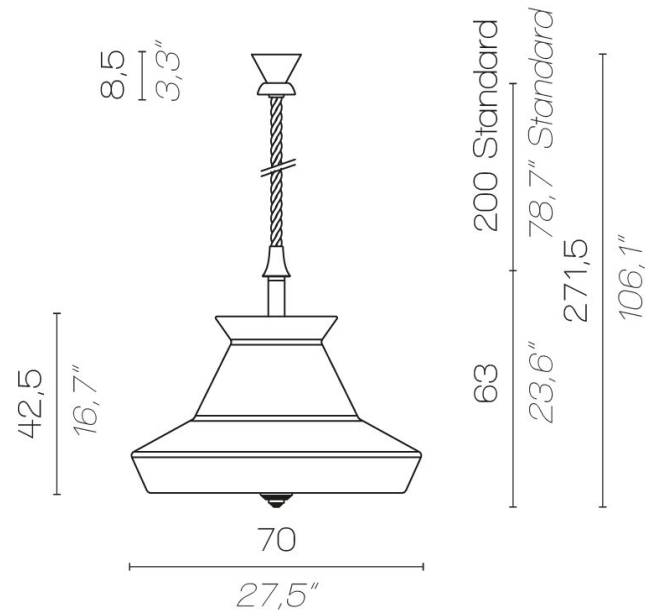

CALYPSO SO XL OUTDOOR / GUADALOUPE