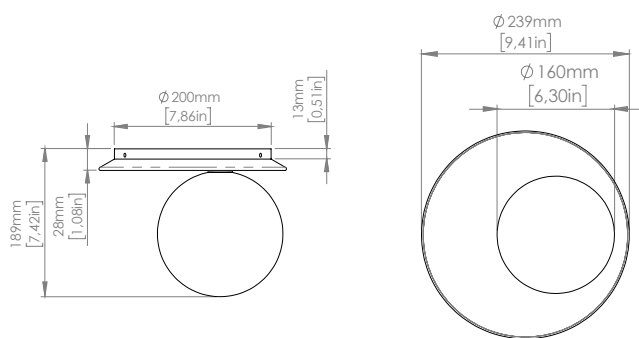

EMMA CEILING