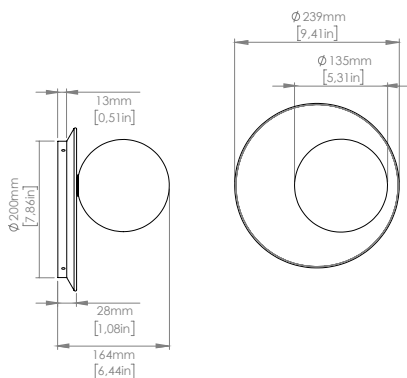

EMMA WALL

LIGHT EFFECT | EFFETTO LUMINOSO

LIGHT SOURCE | FONTE LUMINOSA

220-240V · 110V | 1x7 W G9 LED light bulb | Lampadina LED

DIMMING | DIMMERAZIONE

Compatible with dimmable LED bulbs
Compatibile con lampadine LED dimmerabili

FINISHES | FINITURE

MARBLE FRAME | STRUTTURA IN MARMO

- Green Guatemala
  Verde Guatemala
- White Calacatta
  Bianco Calacatta
- Red Levanto
  Rosso Levanto

GLASS DIFFUSER | DIFFUSORE IN VETRO

- Opal white globe
  Sfera bianco opaco

Packaging | Imballi	Box 1	Box 2
WALL	340x340xh.120mm [13.3"x13.3"xh.4.7"]	225x205xh.205mm [8.8"x8"xh.8"]
	3 kg [6.6 lbs]	1 kg [2.2 lbs]