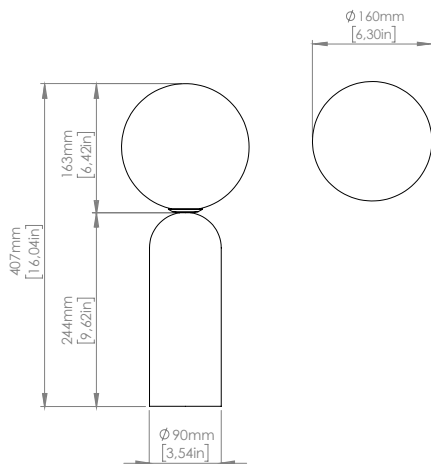

GLASS DIFFUSER | DIFFUSORE IN VETRO

-  Opal white globe
Sfera bianco opaco

Packaging Imballi	Box 1	Box 2
WALL	340x340xh.120mm [13.3"x13.3"xh.4.7"]	225x205xh.205mm [8.8"x8"xh.8"]
	3 kg [6.6 lbs]	1 kg [2.2 lbs]

Packaging Imballi	Box 1	Box 2
CEILING	340x340xh.120mm [13.3"x13.3"xh.4.7"]	245x235xh.235mm [9.6"x9.2"xh.9.2"]
	3 kg [6.6 lbs]	1 kg [2.2 lbs]

EMMA TABLE

LIGHT EFFECT | EFFETTO LUMINOSO

LIGHT SOURCE | FONTE LUMINOSA