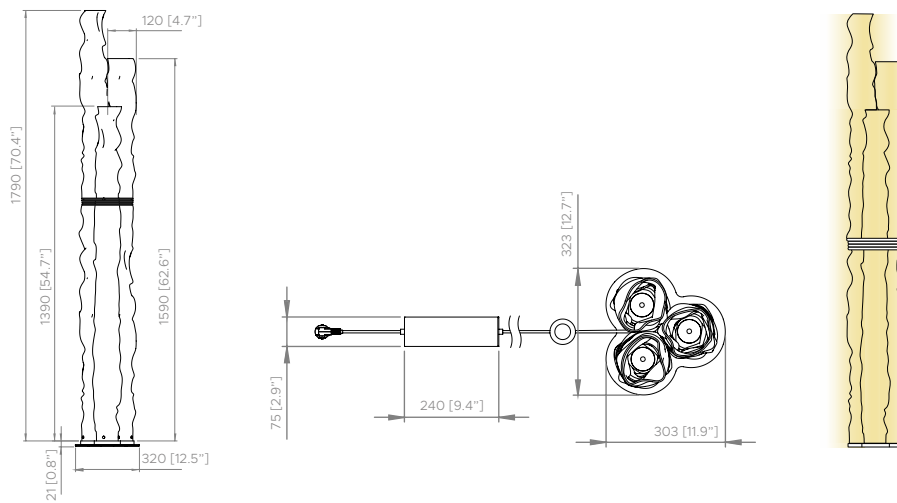

TOTEM

LIGHT EFFECT | EFFETTO LUMINOSO

LIGHT SOURCE | FONTE LUMINOSA

220-240V · 110V | 1x80 W Custom strip LED
10.912 Lm | 2.700 K | CRI >90

DIMMING | DIMMERAZIONE

Dimmer on board | Dimmer a bordo

CABLE | CAVO

Dark brown fabric | Tessuto marrone testa di moro
L.2000mm + 300mm [78.7" + 11.8"]

FINISHES | FINITURE

METAL FRAME | STRUTTURA METALLICA

Champagne
Champagne

PLISSÉ COTTON SHADE | PARALUME IN COTONE PLISSETTATO

White
Bianco

GLASS DIFFUSER | DIFFUSORE IN VETRO

Clear
Trasparente

Packaging | Imballi

FLOOR	470x470xh.1940mm [18.5"x18.5"x76.3]
	15 kg [33 lbs]