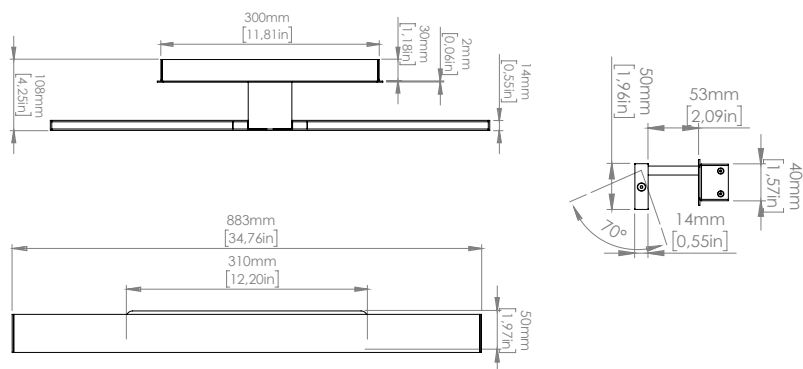

FLY WALL PICTURE L.900

LIGHT EFFECT | EFFETTO LUMINOSO

LIGHT SOURCE | FONTE LUMINOSA

220-240V · 110V | 1x17.5 W Strip LED
2.070 Lm | 2.700 K | CRI >90 | IP44

DIMMING | DIMMERAZIONE

Phase cut (Triac) | Taglio di fase
DALI or 1-10V on demand | DALI o 1-10V

FINISHES | FINITURE

METAL FRAME | STRUTTURA METALLICA

- Champagne
  Champagne
- Brushed bronze-nickel
  Bronzo-nickel spazzolato
- Anthracite
  Antracite

Packaging | Imballi

PICTURE L.900	1000x185xh.80mm [39.3"x7.2"xh.3.1"]
	3 kg [6.6 lbs]