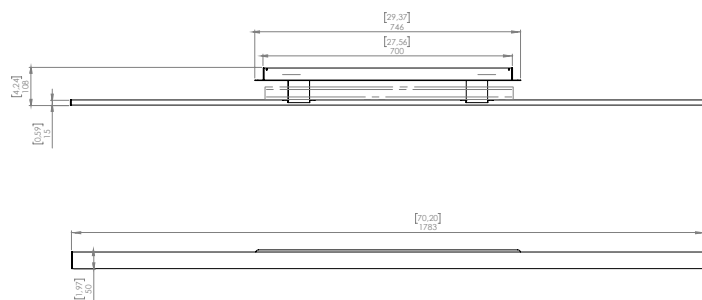

WALL DETAILS | CARATTERISTICHE LAMPADA A PARETE

FLY WALL PICTURE L.1800