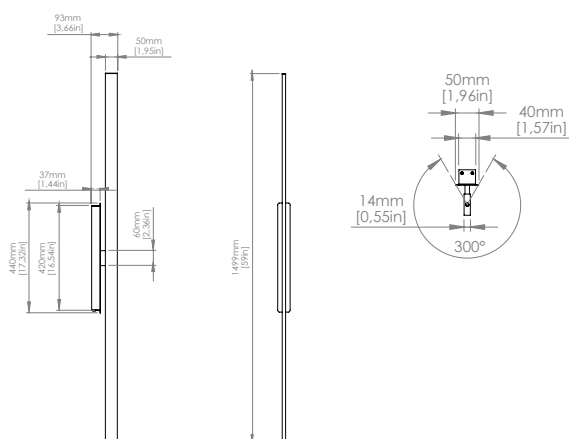

FLY WALL

LIGHT EFFECT | EFFETTO LUMINOSO

LIGHT SOURCE | FONTE LUMINOSA

220-240V · 110V | Double emission | Doppia emissione
Front | Fronte 1x21 W Strip LED | 2.400 Lm
Back | Retro 2x14 W Strip LED | 3.320 Lm
2.700 K | CRI >90

DIMMING | DIMMERAZIONE

Phase cut (Triac) | Taglio di fase
DALI or 1-10V on demand | DALI o 1-10V su richiesta

FINISHES | FINITURE

METAL FRAME | STRUTTURA METALLICA

- Champagne
  Champagne
- Brushed bronze-nickel
  Bronzo-nickel spazzolato
- Anthracite
  Antracite

VELA ACCESSORY | ACCESSORIO VELA

- White
  Bianco

Packaging | Imballi

DRIVER ON BOARD	1610x230xh.80mm [63.3"x9"xh.3.1"]
	3,5 kg [7.7 lbs]