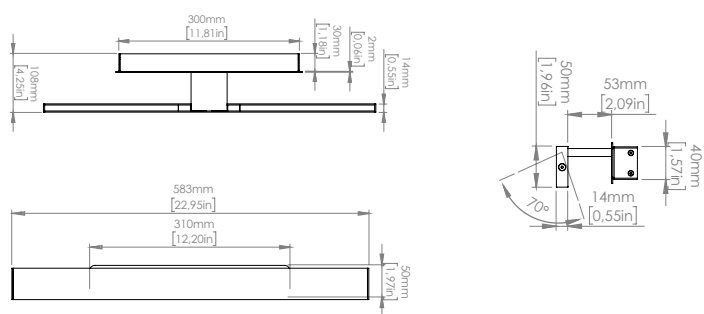

FLY WALL PICTURE L.600

LIGHT EFFECT | EFFETTO LUMINOSO

LIGHT SOURCE | FONTE LUMINOSA

220-240V · 110V | 1x11.5 W Strip LED
1.150 Lm | 2.700 K | CRI >90 | IP44

DIMMING | DIMMERAZIONE

Phase cut (Triac) | Taglio di fase
DALI or 1-10V on demand | DALI o 1-10V

FINISHES | FINITURE

METAL FRAME | STRUTTURA METALLICA

- Champagne
  Champagne
- Brushed bronze-nickel
  Bronzo-nickel spazzolato
- Anthracite
  Antracite

Packaging | Imballi

PICTURE L.600	650x185xh.80mm [25.5"x7.2"xh.3.1"]
	2 kg [4.4 lbs]