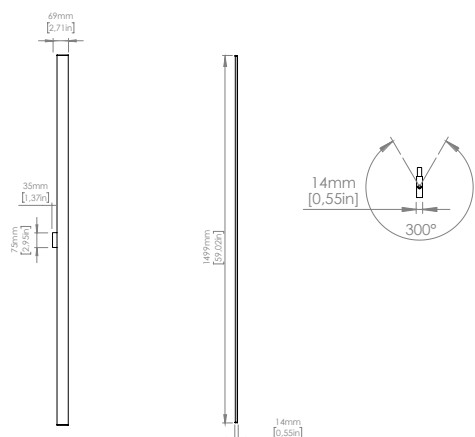

VELA ACCESSORY | ACCESSORIO VELA

- White
Bianco

Packaging | Imballi

DRIVER ON BOARD	1610x230xh.80mm [63.3"x9"xh.3.1"]
	3,5 kg [7.7 lbs]

LIGHT EFFECT | EFFETTO LUMINOSO

LIGHT SOURCE | FONTE LUMINOSA

220-240V · 110V | Double emission | Doppia emissione
 Front | Fronte 1x21 W Strip LED | 2.400 Lm
 Back | Retro 2x14 W Strip LED | 3.320 Lm
 2.700 K | CRI >90