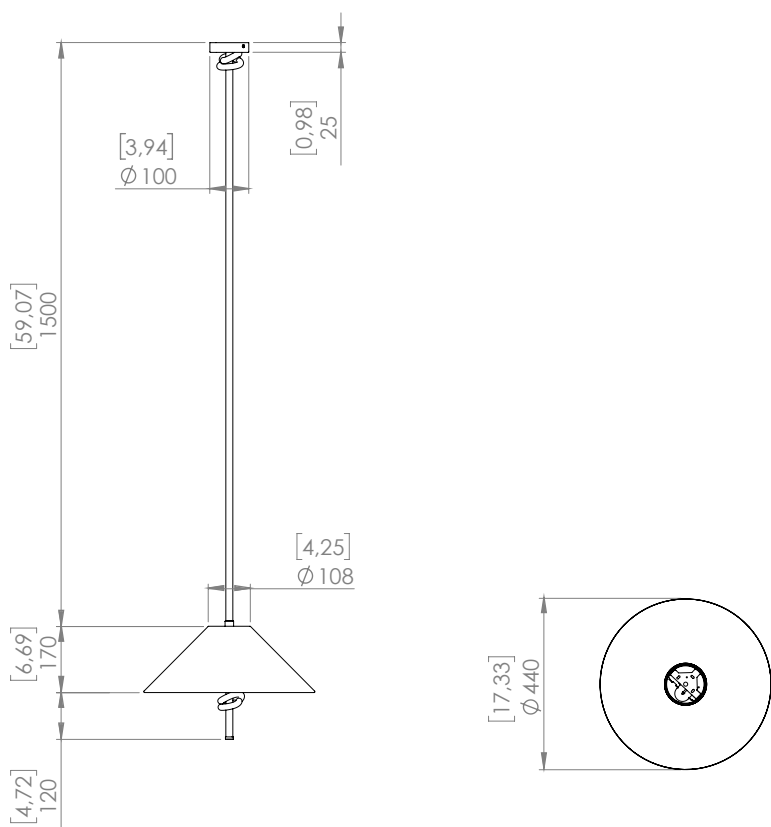

HAT SUSPENSION MEDIUM

LIGHT EFFECT | EFFETTO LUMINOSO

LIGHT SOURCE | FONTE LUMINOSA

220-240V · 110V | 1x12 W LED module
1.440 Lm | 2.700 K | CRI >90

DIMMING | DIMMERAZIONE

Phase cut (Triac) | Taglio di fase

ROPE | CORDA

Cable covered in coloured rope
Cavo rivestito in corda colorata
H.1500mm [59"]

FINISHES | FINITURE

CANOPY | ROSONE

- Graphite grey
  Grigio grafite
- Japanese red
  Rosso giapponese

FABRIC DIFFUSER | DIFFUSORE IN TESSUTO

- White linen
  Lino bianco
- Tyvek
  Tyvek

Packaging | Imballi

MEDIUM	550x550x300mm [21.6"x21.6"xh.11.8"]
	3.5 kg [7.7 lbs]