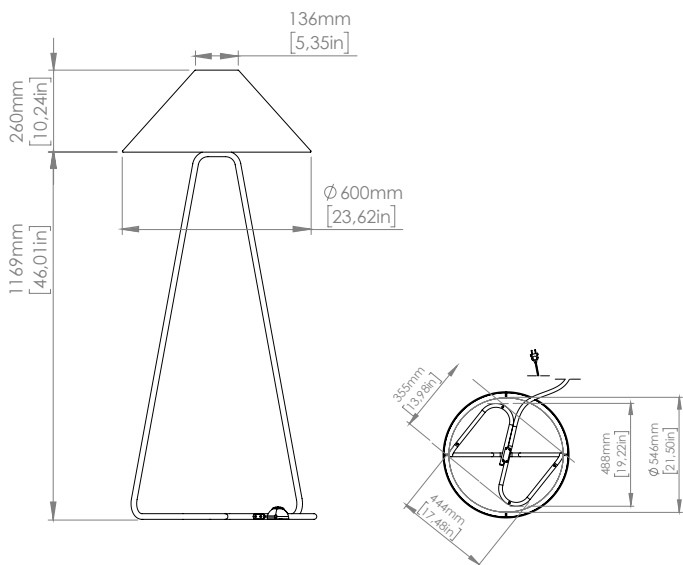

<b>LARGE</b>	700x700xh.400mm [27.5"x27.5"xh.15.7"]
	6 kg [13.2 lbs]

HAT FLOOR

LIGHT EFFECT | EFFETTO LUMINOSO

**LIGHT SOURCE | FONTE LUMINOSA**

220-240V | 1x12 W E27 full light LED bulb  
 110V | 1x12 W E26 full light LED bulb  
 Bulb not included | Lampadina non inclusa